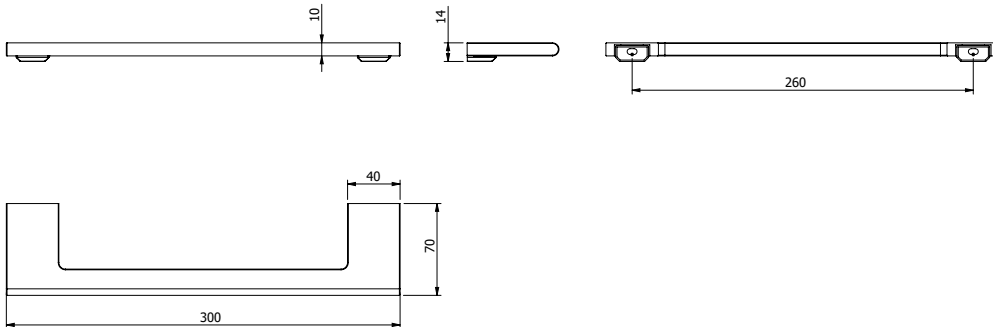

Milli Meld Edit Single Towel Rail 300mm Matte Black

2265650

SPECIFICATIONS

Recommended Use	Domestic, Hotel & Commercial
Colour	Matte Black
Material	Aluminium

WARRANTY

Replacement Only - Domestic Use 15 Years

Please refer to Warranty Page for full Terms and Conditions

Dimensions are nominal measurements only.

CLEANING RECOMMENDATIONS:

We recommend the use of soapy water or approved cleaners. This product should not be cleaned with abrasive materials. Damage caused by any improper treatment is not covered by the product warranty. Refer to Warranty Conditions

Disclaimer: Products in this specification manual must by regulation be installed by licensed and registered trade people. The manufacturer/distributor reserves the right to vary specifications or delete models from their range without prior notification. Dimensions are nominal measurements only. Dimensions and set-outs listed are correct at time of publication however the manufacturer/distributor takes no responsibility for printing errors.

Published 25/03/2022

To see the complete Milli range go to
www.reece.com.au