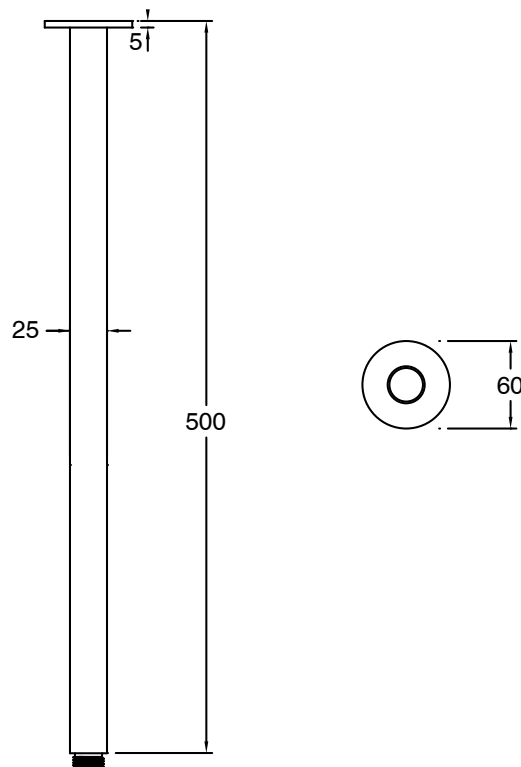

SUSSEX

Sussex Pure Vertical Shower Arm 500mm PVD Brushed Nickel

9511588

SPECIFICATIONS

Recommended Use	Residential;Commercial
Colour Finish	Brushed Nickel
Primary Material	DR Brass
Recommended Pressure Range	150 - 500 kPa as per AS3500
Max Continuous Working Temperature (deg C)	65
Min Continuous Working Temperature (deg C)	1

WARRANTY

Residential Use (Years)	40
Commercial Use (Years)	10

Please refer to Sussex Warranty page for full Terms and Conditions

Dimensions are nominal measurements only.

CLEANING RECOMMENDATIONS:

We recommend the use of soapy water or approved cleaners. This product should not be cleaned with abrasive materials. Damage caused by any improper treatment is not covered by the product warranty. Refer to Warranty Conditions

Disclaimer: Products in this specification manual must by regulation be installed by licensed and registered trade people. The manufacturer/distributor reserves the right to vary specifications or delete models from their range without prior notification. Dimensions are nominal measurements only. Dimensions and set-outs listed are correct at time of publication however the manufacturer/distributor takes no responsibility for printing errors.

Published 01/04/2026

To see the complete Sussex range go to www.reece.com.au

WaterMark
AS/NZS 3862
WMKT25562