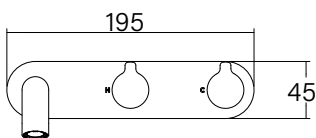

Dimensions are nominal measurements only.

CLEANING RECOMMENDATIONS:

We recommend the use of soapy water or approved cleaners. This product should not be cleaned with abrasive materials. Damage caused by any improper treatment is not covered by the product warranty. Refer to Warranty Conditions

Disclaimer: Products in this specification manual must by regulation be installed by licensed and registered trade people. The manufacturer/distributor reserves the right to vary specifications or delete models from their range without prior notification. Dimensions are nominal measurements only. Dimensions and set-outs listed are correct at time of publication however the manufacturer/distributor takes no responsibility for printing errors.

Published 11/02/2026