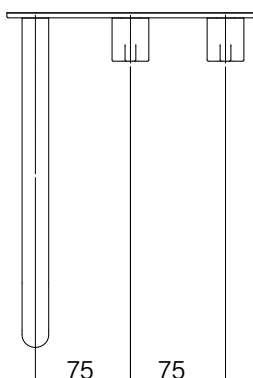

**Faucet Strommen Vara Wall Basin / Bath Hostess System Tap Right Hand 250mm Kit
Matte Black (6 Star) Lead Free
40008**

SPECIFICATIONS

Recommended Use	Domestic; Commercial; Hotel
Colour Finish	Matte Black
Primary Material	DR Brass
Recommended Pressure Range	300 - 500 kPa
Max Continuous Working Temperature (deg C)	65
Min Continuous Working Temperature (deg C)	5
Hot Water Unit Suitability	Storage Tank, Continuous Flow

WARRANTY

Warranty - Domestic Use (Years)	40
Spare Parts & Labour (Years)	10

Please refer to Warranty Page for full Terms and Conditions

Dimensions are nominal measurements only.

CLEANING RECOMMENDATIONS:

We recommend the use of soapy water or approved cleaners. This product should not be cleaned with abrasive materials. Damage caused by any improper treatment is not covered by the product warranty. Refer to Warranty Conditions

Disclaimer: Products in this specification manual must by regulation be installed by licensed and registered trade people. The manufacturer/distributor reserves the right to vary specifications or delete models from their range without prior notification. Dimensions are nominal measurements only. Dimensions and set-outs listed are correct at time of publication however the manufacturer/distributor takes no responsibility for printing errors.

Published 11/02/2026