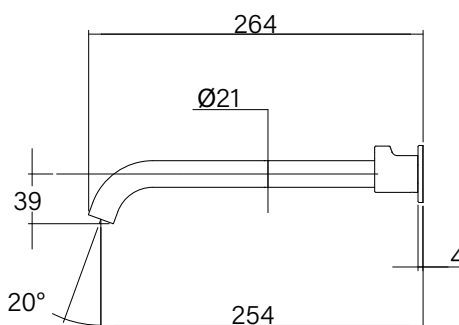

**Faucet Strommen Vara Wall Basin / Bath Hostess System Tap Right Hand 250mm Kit
Matte Black (6 Star) Lead Free
40008**

SPECIFICATIONS

Recommended Use	Domestic; Commercial; Hotel
Colour Finish	Matte Black
Primary Material	DR Brass
Recommended Pressure Range	300 - 500 kPa
Max Continuous Working Temperature (deg C)	65
Min Continuous Working Temperature (deg C)	5
Hot Water Unit Suitability	Storage Tank, Continuous Flow

WARRANTY

Warranty - Domestic Use (Years)	40
Spare Parts & Labour (Years)	10

Please refer to Warranty Page for full Terms and Conditions

Dimensions are nominal measurements only.

CLEANING RECOMMENDATIONS:

We recommend the use of soapy water or approved cleaners. This product should not be cleaned with abrasive materials. Damage caused by any improper treatment is not covered by the product warranty. Refer to Warranty Conditions

Disclaimer: Products in this specification manual must by regulation be installed by licensed and registered trade people. The manufacturer/distributor reserves the right to vary specifications or delete models from their range without prior notification. Dimensions are nominal measurements only. Dimensions and set-outs listed are correct at time of publication however the manufacturer/distributor takes no responsibility for printing errors.

Published 11/02/2026