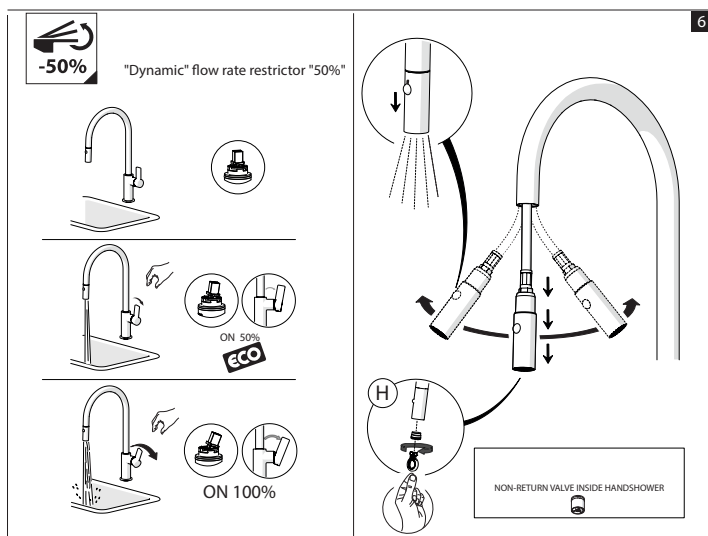

#### CLEANING

WATER ✓	ALCOHOL ✓	MICROFIBER ✓	SPONGE ✗	DETERGENT ✗

--	--	--	--

Plumbers, please ensure a copy of the installation instructions is left with the end user for future reference

Published 04/03/2021

## NOBILI FLAG PULL OUT SINK MIXER INOX (5 STAR)

2268998

DIAGRAM NUMBER	ITEM	DESCRIPTION
1	-RLE187/56IP	Handle Inox
01.1	-RTAK0001	Index Button
02	-RGH218/41IP	Cover Ring Nut
03	-RGH218/42IP	Fixing Ring Nut
04	-RCR280/D	Cartridge
05	-RCA163/46IP	Spout Inox
05.1	-RSA228/87	Bag Insert Barrel
06	-RFX135/35	Teknobili T7 137 Pullout Hose
07	-RDO142/138AIP	2 Jets Pull Down Handshower
07.1	-RCH142/139	Key One for Shower 142/139
07.2	-RVR7	Kit 10 Valves Diam. 14
08	-RAN227/46IP	Base Ring
09	-RSA260AIP	Fixing Kit
10	-RTU203/127	Flexible Hose MOK M8X1 MM 330
11	-RTUK203/97	Nobili Flex Hoses Hot & Cold
12	-RNI213/50CR	Niple with Valve for Handshower