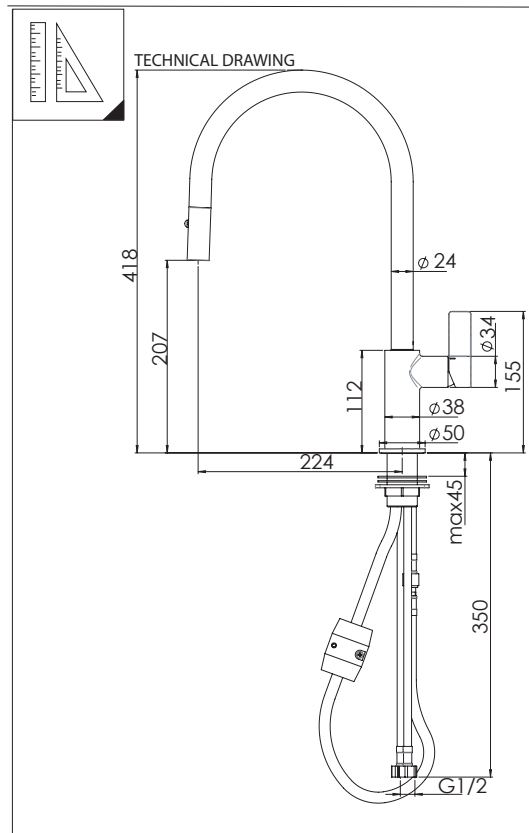

### NOBILI FLAG PULL OUT SINK MIXER INOX (5 STAR)

2268998

## NOBILI FLAG PULL OUT SINK MIXER INOX (5 STAR)

**2268998**

## NOBILI FLAG PULL OUT SINK MIXER INOX (5 STAR)

2268998

DIAGRAM NUMBER	ITEM	DESCRIPTION
1	-RLE187/56IP	Handle Inox
01.1	-RTAK0001	Index Button
02	-RGH218/41IP	Cover Ring Nut
03	-RGH218/42IP	Fixing Ring Nut
04	-RCR280/D	Cartridge
05	-RCA163/46IP	Spout Inox
05.1	-RSA228/87	Bag Insert Barrel
06	-RFX135/35	Teknobili T7 137 Pullout Hose
07	-RDO142/138AIP	2 Jets Pull Down Handshower
07.1	-RCH142/139	Key One for Shower 142/139
07.2	-RVR7	Kit 10 Valves Diam. 14
08	-RAN227/46IP	Base Ring
09	-RSA260AIP	Fixing Kit
10	-RTU203/127	Flexible Hose MOK M8X1 MM 330
11	-RTUK203/97	Nobili Flex Hoses Hot & Cold
12	-RNI213/50CR	Niple with Valve for Handshower