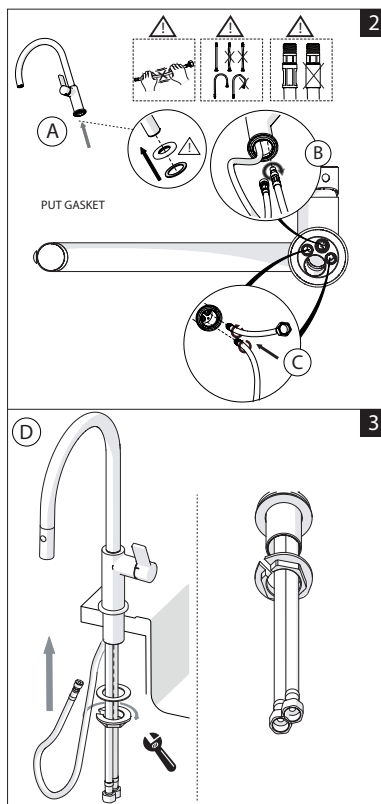

## NOBILI FLAG PULL OUT SINK MIXER INOX (5 STAR)

**2268998**

## NOBILI FLAG PULL OUT SINK MIXER INOX (5 STAR)

2268998

DIAGRAM NUMBER	ITEM	DESCRIPTION
1	-RLE187/56IP	Handle Inox
01.1	-RTAK0001	Index Button
02	-RGH218/41IP	Cover Ring Nut
03	-RGH218/42IP	Fixing Ring Nut
04	-RCR280/D	Cartridge
05	-RCA163/46IP	Spout Inox
05.1	-RSA228/87	Bag Insert Barrel
06	-RFX135/35	Teknobili T7 137 Pullout Hose
07	-RDO142/138AIP	2 Jets Pull Down Handshower
07.1	-RCH142/139	Key One for Shower 142/139
07.2	-RVR7	Kit 10 Valves Diam. 14
08	-RAN227/46IP	Base Ring
09	-RSA260AIP	Fixing Kit
10	-RTU203/127	Flexible Hose MOK M8X1 MM 330
11	-RTUK203/97	Nobili Flex Hoses Hot & Cold
12	-RNI213/50CR	Niple with Valve for Handshower