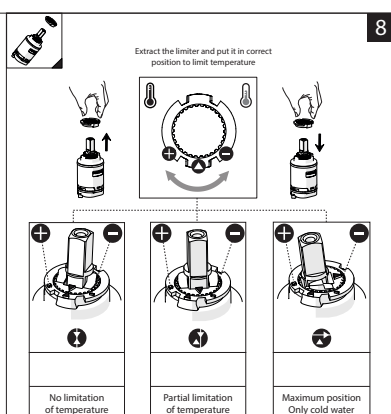

## NOBILI FLAG PULL OUT SINK MIXER INOX (5 STAR)

2268998

DIAGRAM NUMBER	ITEM	DESCRIPTION
1	-RLE187/56IP	Handle Inox
01.1	-RTAK0001	Index Button
02	-RGH218/41IP	Cover Ring Nut
03	-RGH218/42IP	Fixing Ring Nut
04	-RCR280/D	Cartridge
05	-RCA163/46IP	Spout Inox
05.1	-RSA228/87	Bag Insert Barrel
06	-RFX135/35	Teknobili T7 137 Pullout Hose
07	-RDO142/138AIP	2 Jets Pull Down Handshower
07.1	-RCH142/139	Key One for Shower 142/139
07.2	-RVR7	Kit 10 Valves Diam. 14
08	-RAN227/46IP	Base Ring
09	-RSA260AIP	Fixing Kit
10	-RTU203/127	Flexible Hose MOK M8X1 MM 330
11	-RTUK203/97	Nobili Flex Hoses Hot & Cold
12	-RNI213/50CR	Niple with Valve for Handshower