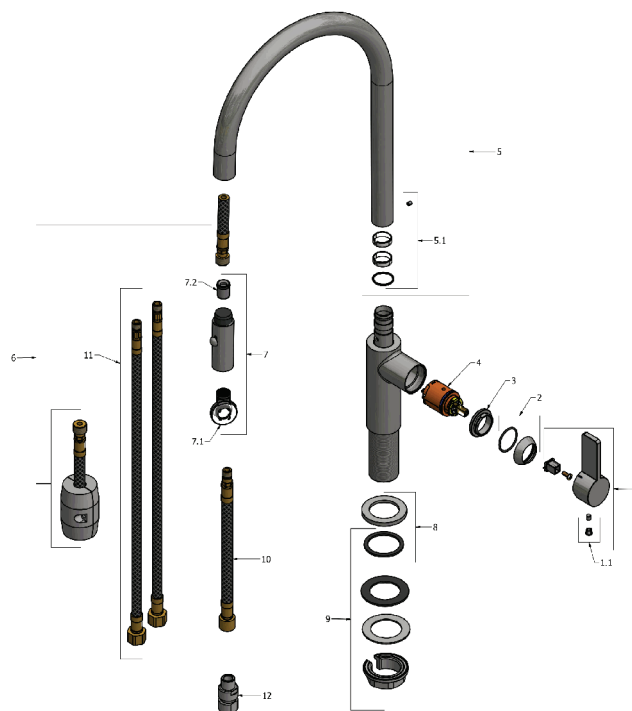

### NOBILI FLAG PULL OUT SINK MIXER INOX (5 STAR)

2268998

## NOBILI FLAG PULL OUT SINK MIXER INOX (5 STAR)

**2268998**

## NOBILI FLAG PULL OUT SINK MIXER INOX (5 STAR)

2268998

DIAGRAM NUMBER	ITEM	DESCRIPTION
1	-RLE187/56IP	Handle Inox
01.1	-RTAK0001	Index Button
02	-RGH218/41IP	Cover Ring Nut
03	-RGH218/42IP	Fixing Ring Nut
04	-RCR280/D	Cartridge
05	-RCA163/46IP	Spout Inox
05.1	-RSA228/87	Bag Insert Barrel
06	-RFX135/35	Teknobili T7 137 Pullout Hose
07	-RDO142/138AIP	2 Jets Pull Down Handshower
07.1	-RCH142/139	Key One for Shower 142/139
07.2	-RVR7	Kit 10 Valves Diam. 14
08	-RAN227/46IP	Base Ring
09	-RSA260AIP	Fixing Kit
10	-RTU203/127	Flexible Hose MOK M8X1 MM 330
11	-RTUK203/97	Nobili Flex Hoses Hot & Cold
12	-RNI213/50CR	Niple with Valve for Handshower