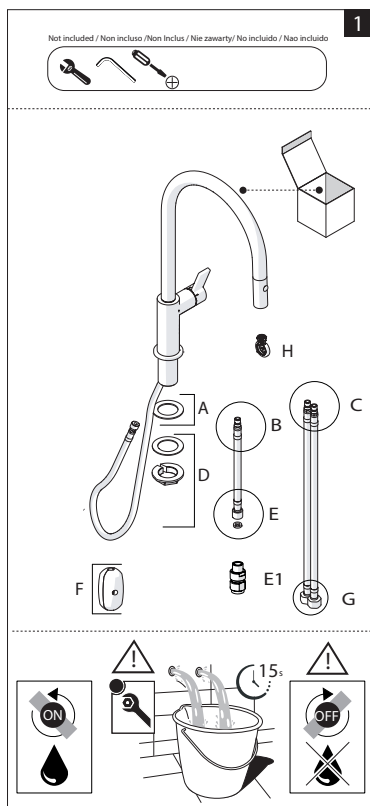

#### CLEANING

WATER ✓	ALCOHOL ✓	MICROFIBER ✓	SPONGE ✗	DETERGENT ✗

--	--	--	--

Plumbers, please ensure a copy of the installation instructions is left with the end user for future reference

Published 04/03/2021

## NOBILI FLAG PULL OUT SINK MIXER INOX (5 STAR)

**2268998**

## NOBILI FLAG PULL OUT SINK MIXER INOX (5 STAR)

2268998

DIAGRAM NUMBER	ITEM	DESCRIPTION
1	-RLE187/56IP	Handle Inox
01.1	-RTAK0001	Index Button
02	-RGH218/41IP	Cover Ring Nut
03	-RGH218/42IP	Fixing Ring Nut
04	-RCR280/D	Cartridge
05	-RCA163/46IP	Spout Inox
05.1	-RSA228/87	Bag Insert Barrel
06	-RFX135/35	Teknobili T7 137 Pullout Hose
07	-RDO142/138AIP	2 Jets Pull Down Handshower
07.1	-RCH142/139	Key One for Shower 142/139
07.2	-RVR7	Kit 10 Valves Diam. 14
08	-RAN227/46IP	Base Ring
09	-RSA260AIP	Fixing Kit
10	-RTU203/127	Flexible Hose MOK M8X1 MM 330
11	-RTUK203/97	Nobili Flex Hoses Hot & Cold
12	-RNI213/50CR	Niple with Valve for Handshower