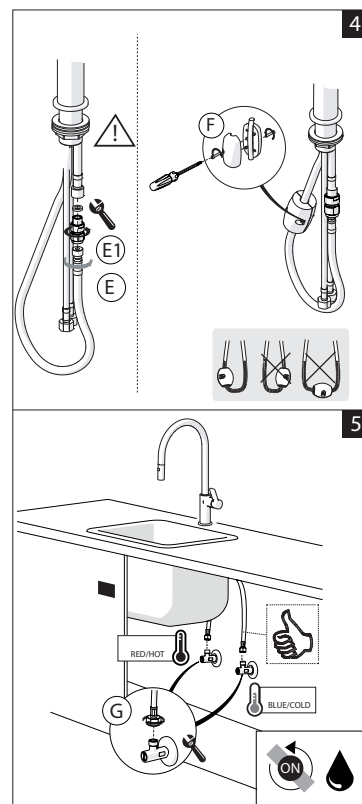

## NOBILI FLAG PULL OUT SINK MIXER INOX (5 STAR)

**2268998**

## NOBILI FLAG PULL OUT SINK MIXER INOX (5 STAR)

2268998

DIAGRAM NUMBER	ITEM	DESCRIPTION
1	-RLE187/56IP	Handle Inox
01.1	-RTAK0001	Index Button
02	-RGH218/41IP	Cover Ring Nut
03	-RGH218/42IP	Fixing Ring Nut
04	-RCR280/D	Cartridge
05	-RCA163/46IP	Spout Inox
05.1	-RSA228/87	Bag Insert Barrel
06	-RFX135/35	Teknobili T7 137 Pullout Hose
07	-RDO142/138AIP	2 Jets Pull Down Handshower
07.1	-RCH142/139	Key One for Shower 142/139
07.2	-RVR7	Kit 10 Valves Diam. 14
08	-RAN227/46IP	Base Ring
09	-RSA260AIP	Fixing Kit
10	-RTU203/127	Flexible Hose MOK M8X1 MM 330
11	-RTUK203/97	Nobili Flex Hoses Hot & Cold
12	-RNI213/50CR	Niple with Valve for Handshower