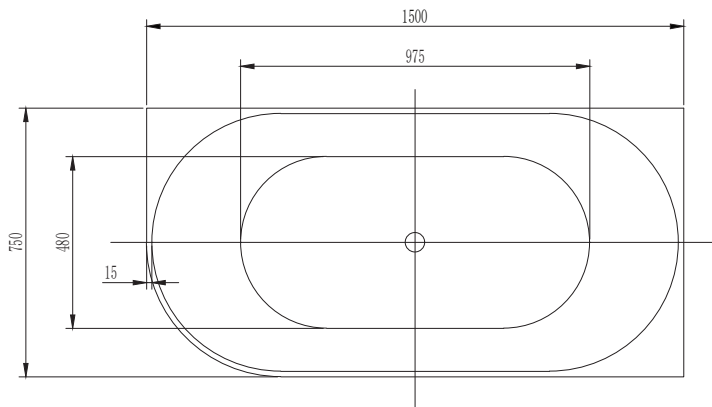

Posh Solus Back To Corner Freestanding Bath 1500mm Right Corner White

1722002

SPECIFICATIONS

Recommended Use	Domestic, Hotel & Commercial
Material	Sanitary Grade Acrylic
Colour	White
Capacity	230 ltr
Weight	40 kg
Fixing	Silicone to Floor
Overflow Configuration	No Overflow
Plug & Waste Size	40mm

WARRANTY

Warranty - Domestic Use	10 Years
Spare Parts & Labour	12 Months

Please refer to Warranty Page for full Terms and Conditions

Dimensions are nominal measurements only.

CLEANING RECOMMENDATIONS:

We recommend the use of soapy water or approved cleaners. This product should not be cleaned with abrasive materials. Damage caused by any improper treatment is not covered by the product warranty. Refer to Warranty Conditions

Disclaimer: Products in this specification manual must by regulation be installed by licensed and registered trade people. The manufacturer/distributor reserves the right to vary specifications or delete models from their range without prior notification. Dimensions are nominal measurements only. Dimensions and set-outs listed are correct at time of publication however the manufacturer/distributor takes no responsibility for printing errors.

Published 06/12/2021

To see the complete Posh range go to
www.reece.com.au