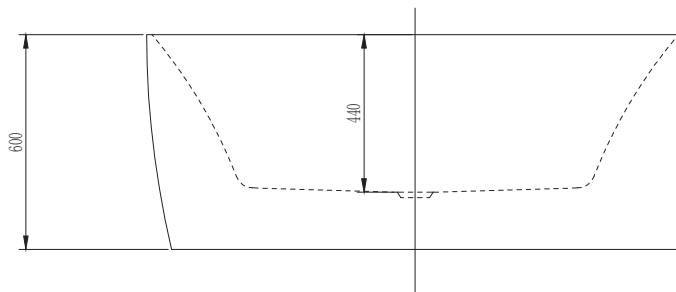

Posh Solus Back To Corner Freestanding Bath 1500mm Right Corner White

1722002

SPECIFICATIONS

Recommended Use	Domestic, Hotel & Commercial
Material	Sanitary Grade Acrylic
Colour	White
Capacity	230 ltr
Weight	40 kg
Fixing	Silicone to Floor
Overflow Configuration	No Overflow
Plug & Waste Size	40mm

WARRANTY

Warranty - Domestic Use	10 Years
Spare Parts & Labour	12 Months

Please refer to Warranty Page for full Terms and Conditions

Dimensions are nominal measurements only.

CLEANING RECOMMENDATIONS:

We recommend the use of soapy water or approved cleaners. This product should not be cleaned with abrasive materials. Damage caused by any improper treatment is not covered by the product warranty. Refer to Warranty Conditions

Disclaimer: Products in this specification manual must by regulation be installed by licensed and registered trade people. The manufacturer/distributor reserves the right to vary specifications or delete models from their range without prior notification. Dimensions are nominal measurements only. Dimensions and set-outs listed are correct at time of publication however the manufacturer/distributor takes no responsibility for printing errors.

Published 06/12/2021

To see the complete Posh range go to
www.reece.com.au