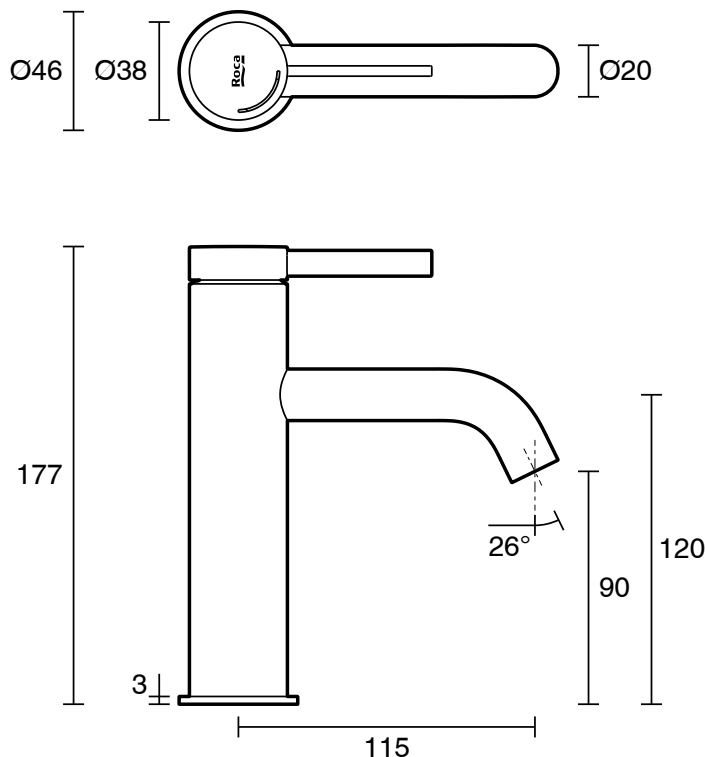

Roca Ona Basin Mixer Tap Brushed Nickel (6 Star)

13484

SPECIFICATIONS	
Recommended Use	Domestic;Commercial;Hotel
Colour Category	Nickel
Colour Finish	Brushed Nickel
Max Continuous Working Pressure (kPa)	500
Max Continuous Working Temperature (deg C)	65
Hot Water Unit Suitability	Storage Tank;Continuous Flow
WARRANTY	
Warranty - Domestic Use (Years)	15
Spare Parts & Labour (Years)	1
<i>Please refer to Warranty Page for full Terms and Conditions</i>	

Disclaimer: Products in this specification manual must by regulation be installed by licensed and registered trade people. The manufacturer/distributor reserves the right to vary specifications or delete models from their range without prior notification. Dimensions are nominal measurements only. Dimensions and set-outs listed are correct at time of publication however the manufacturer/distributor takes no responsibility for printing errors.