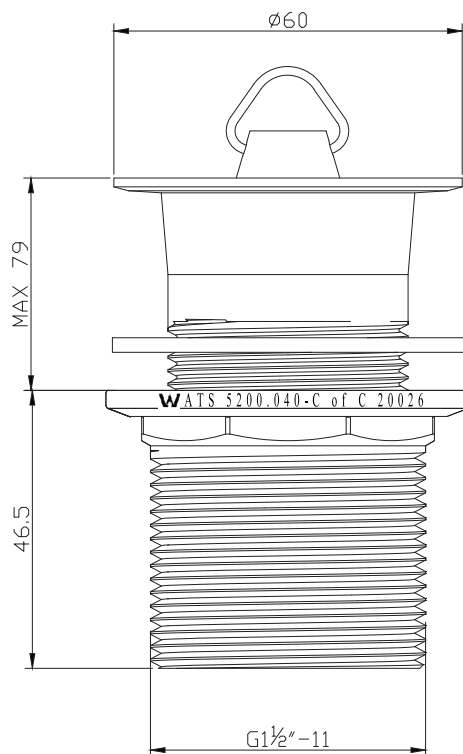

Base.

Base 32mm/40mm x 80mm Plug & Waste No Overflow Chrome

2260938

SPECIFICATIONS	
Recommended Use	Domestic;Commercial;Hotel
Material	Brass
Colour	Chrome
Overflow Included	No
Plug & Waste Size	32mm x 40mm
WARRANTY	
Warranty - Domestic Use (Years)	1
Spare Parts & Labour (Years)	1
<i>Please refer to Warranty Page for full Terms and Conditions</i>	

Disclaimer: Products in this specification manual must by regulation be installed by licensed and registered trade people. The manufacturer/distributor reserves the right to vary specifications or delete models from their range without prior notification. Dimensions are nominal measurements only. Dimensions and set-outs listed are correct at time of publication however the manufacturer/distributor takes no responsibility for printing errors.