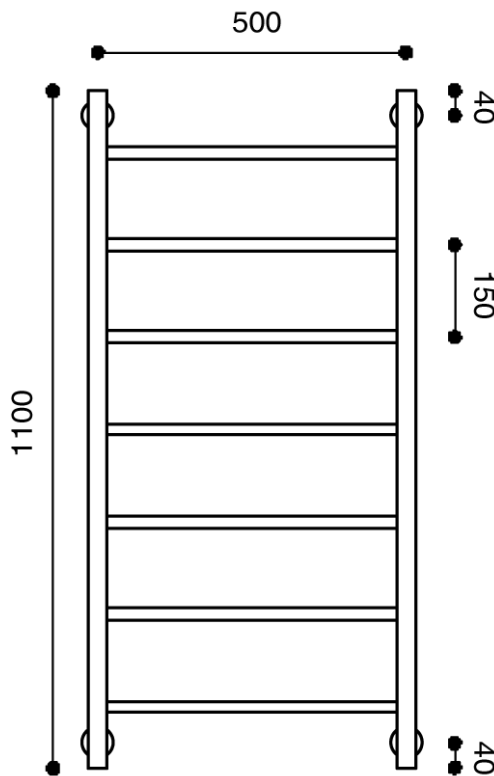

Milli Mood Edit Heated Towel Rail 500 x 1100mm Brushed Gunmetal

2299555

SPECIFICATIONS

Recommended Use	Domestic, Hotel & Commercial
Colour	Brushed Gunmetal
Material	Copper Tube with Brass Fittings
Electrical Connection	Plug-in or Hardwired
Electrical Connection Position	Bottom Left or Right
Heating Method	Water Filled
Power Wattage	100 W
Voltage	240v
IP Rating	IPX3 Plug In. IPX5 Hardwired.

WARRANTY

Warranty - Domestic Use	10 Years
Spare Parts & Labour	12 Months

Please refer to Warranty Page for full Terms and Conditions

Dimensions are nominal measurements only.

CLEANING RECOMMENDATIONS:

We recommend the use of a soft dry cloth. This product should not be cleaned with abrasive materials or cleaning agents. Damage caused by improper treatment is not covered by the product warranty - refer to warranty conditions.

Disclaimer: Products in this specification manual must by regulation be installed by licensed and registered trade people. The manufacturer/distributor reserves the right to vary specifications or delete models from their range without prior notification. Dimensions are nominal measurements only. Dimensions and set-outs listed are correct at time of publication however the manufacturer/distributor takes no responsibility for printing errors.

Published 22/02/2022

To see the complete Milli range go to www.reece.com.au/bathrooms