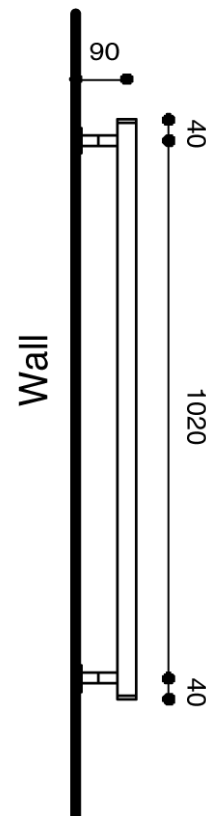

Milli Mood Edit Heated Towel Rail 500 x 1100mm Brushed Gunmetal

2299555

SPECIFICATIONS

Recommended Use	Domestic, Hotel & Commercial
Colour	Brushed Gunmetal
Material	Copper Tube with Brass Fittings
Electrical Connection	Plug-in or Hardwired
Electrical Connection Position	Bottom Left or Right
Heating Method	Water Filled
Power Wattage	100 W
Voltage	240v
IP Rating	IPX3 Plug In. IPX5 Hardwired.

WARRANTY

Warranty - Domestic Use	10 Years
Spare Parts & Labour	12 Months

Please refer to Warranty Page for full Terms and Conditions

Dimensions are nominal measurements only.

CLEANING RECOMMENDATIONS:

We recommend the use of a soft dry cloth. This product should not be cleaned with abrasive materials or cleaning agents. Damage caused by improper treatment is not covered by the product warranty - refer to warranty conditions.

Disclaimer: Products in this specification manual must by regulation be installed by licensed and registered trade people. The manufacturer/distributor reserves the right to vary specifications or delete models from their range without prior notification. Dimensions are nominal measurements only. Dimensions and set-outs listed are correct at time of publication however the manufacturer/distributor takes no responsibility for printing errors.

Published 22/02/2022

To see the complete Milli range go to www.reece.com.au/bathrooms