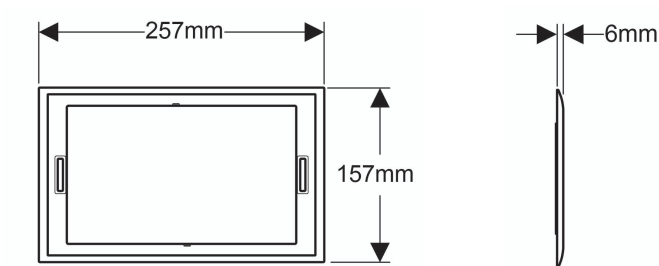

Dimensions are nominal measurements only.

CLEANING RECOMMENDATIONS:

We recommend the use of soapy water or approved cleaners. This product should not be cleaned with abrasive materials. Damage caused by any improper treatment is not covered by the product warranty. Refer to Warranty Conditions.