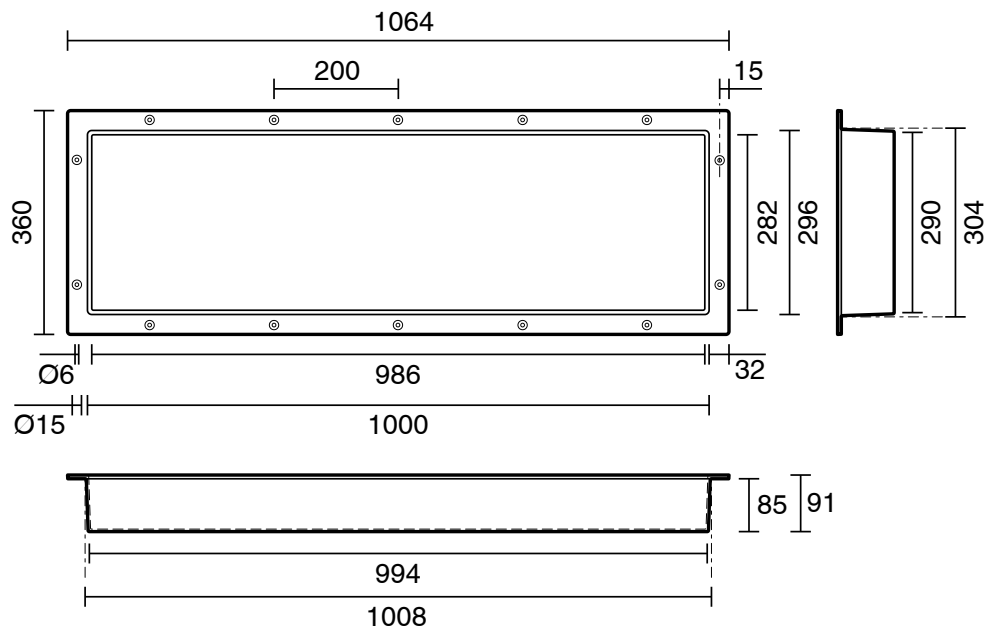

Posh Solus Niche 1000mm x 300mm x 90mm

1703099

SPECIFICATIONS

Recommended Use	Domestic, Hotel & Commercial
Material	SMC
Colour	Grey
Weight	4.65 kg

WARRANTY

Warranty - Domestic Use	10 Years
Spare Parts & Labour	12 Months

Please refer to Warranty Page for full Terms and Conditions

Dimensions are nominal measurements only.

CLEANING RECOMMENDATIONS:

We recommend the use of soapy water or approved cleaners. This product should not be cleaned with abrasive materials. Damage caused by any improper treatment is not covered by the product warranty. Refer to Warranty Conditions

Disclaimer: Products in this specification manual must by regulation be installed by licensed and registered trade people. The manufacturer/distributor reserves the right to vary specifications or delete models from their range without prior notification. Dimensions are nominal measurements only. Dimensions and set-outs listed are correct at time of publication however the manufacturer/distributor takes no responsibility for printing errors.

Published 26/07/2023

To see the complete Posh range go to
www.reece.com.au