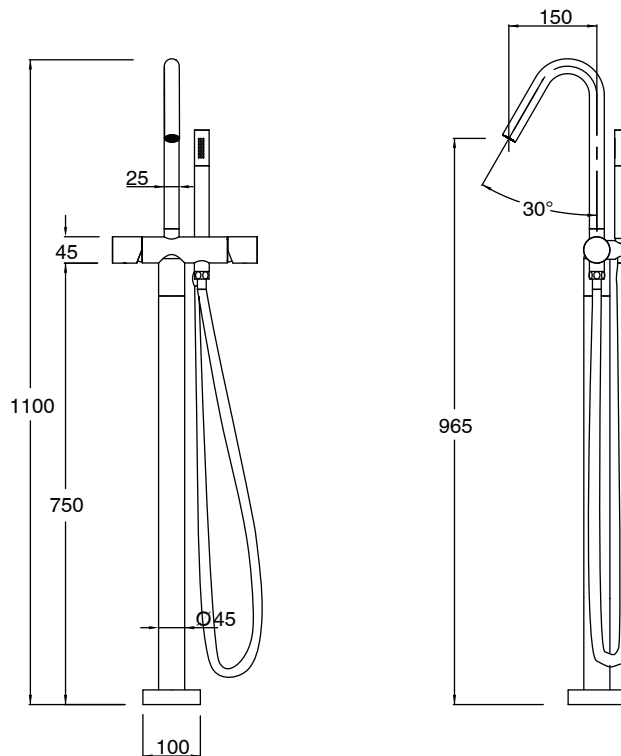

Milli

Milli Pure Floor Mounted Bath Mixer Tap with Handshower Trimset PVD Brushed Gold (3 Star)

9510944

SPECIFICATIONS

Recommended Use	Domestic;Hotel;Commercial
Colour Finish	Brushed Gold
Primary Material	DR Brass
Recommended Pressure Range	150 - 500 kPa as per AS3500
Max Continuous Working Temperature (deg C)	65
Min Continuous Working Temperature (deg C)	5
Hot Water Unit Suitability	Storage Tank;Continuous Flow

WARRANTY

Warranty - Domestic Use (Years)	15
Spare Parts & Labour (Years)	1

Please refer to Warranty Page for full Terms and Conditions

Dimensions are nominal measurements only.

CLEANING RECOMMENDATIONS:

We recommend the use of soapy water or approved cleaners. This product should not be cleaned with abrasive materials. Damage caused by any improper treatment is not covered by the product warranty. Refer to Warranty Conditions

Disclaimer: Products in this specification manual must by regulation be installed by licensed and registered trade people. The manufacturer/distributor reserves the right to vary specifications or delete models from their range without prior notification. Dimensions are nominal measurements only. Dimensions and set-outs listed are correct at time of publication however the manufacturer/distributor takes no responsibility for printing errors.

Published 25/03/2025

To see the complete Milli range go to www.reece.com.au