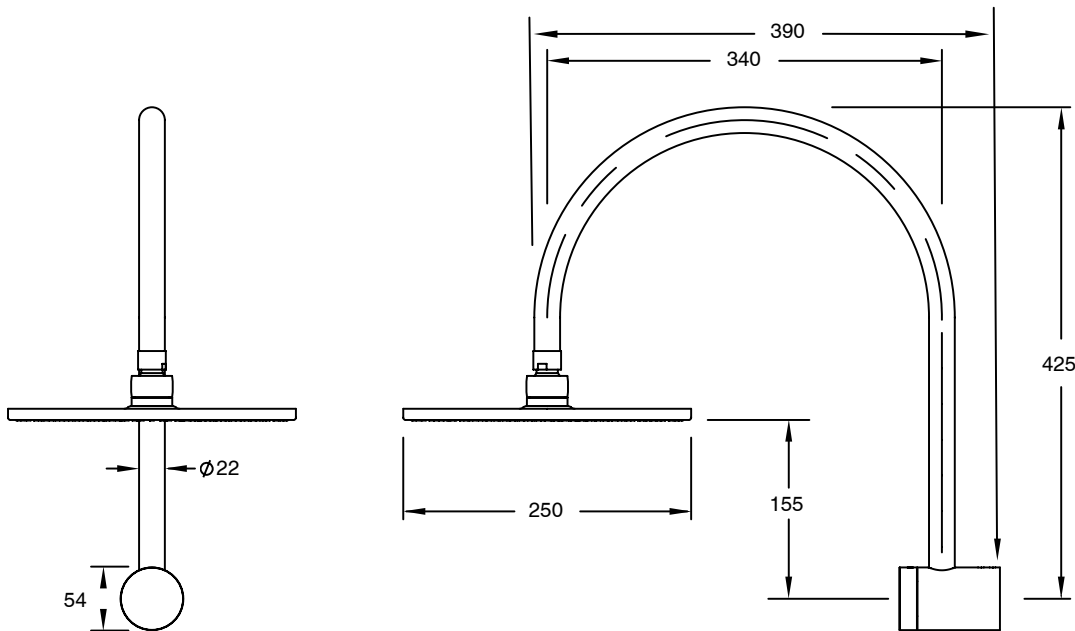

Milli

Milli Pure Hi-Rise Shower 250mm Curved Brushed Gunmetal (3 Star)

4202244

SPECIFICATIONS

Recommended Use	Domestic, Hotel & Commercial
Colour	Brushed Gunmetal
Material	DR Brass
Recommended Pressure Range	300 - 500 kPa
Maximum Continuous Working Pressure	500 kPa
Maximum Continuous Working Temperature	65 deg C
Suitable for Storage Tank Hot Water	Yes
Suitable for Continuous Flow Hot Water	Yes
Suitable for Gravity Feed Hot Water	No

WARRANTY

Warranty - Domestic Use	15 Years
Spare Parts & Labour	12 Months

Please refer to Warranty Page for full Terms and Conditions

Dimensions are nominal measurements only.

CLEANING RECOMMENDATIONS:

We recommend the use of soapy water or approved cleaners. This product should not be cleaned with abrasive materials. Damage caused by any improper treatment is not covered by the product warranty. Refer to Warranty Conditions

Disclaimer: Products in this specification manual must by regulation be installed by licensed and registered trade people. The manufacturer/distributor reserves the right to vary specifications or delete models from their range without prior notification. Dimensions are nominal measurements only. Dimensions and set-outs listed are correct at time of publication however the manufacturer/distributor takes no responsibility for printing errors.

Published 23/09/2020

To see the complete Milli range go to www.reece.com.au/bathrooms