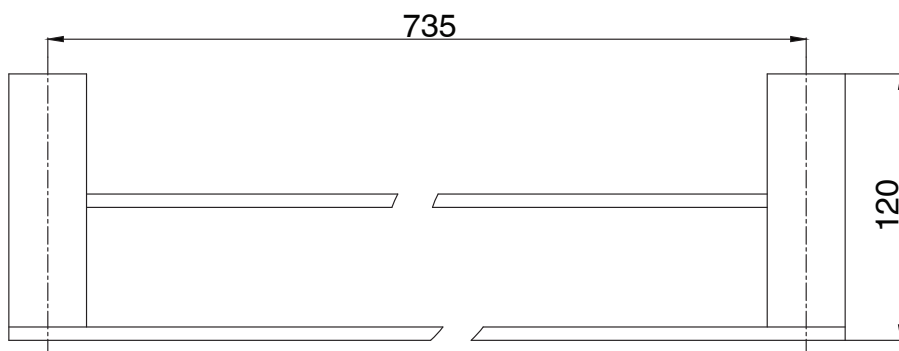

mizu

Mizu Soothe Double Towel Rail 750mm Brushed Nickel

2265120

SPECIFICATIONS

Recommended Use	Domestic;Hotel;Commercial
Colour Finish	Brushed Nickel
Primary Material	Zinc

WARRANTY

Replacement Only - Domestic Use (Years)	10
Parts Replacement Only (Years)	1

Please refer to Warranty Page for full Terms and Conditions

Dimensions are nominal measurements only.

CLEANING RECOMMENDATIONS:

We recommend the use of soapy water or approved cleaners. This product should not be cleaned with abrasive materials. Damage caused by any improper treatment is not covered by the product warranty. Refer to Warranty Conditions

Disclaimer: Products in this specification manual must by regulation be installed by licensed and registered trade people. The manufacturer/distributor reserves the right to vary specifications or delete models from their range without prior notification. Dimensions are nominal measurements only. Dimensions and set-outs listed are correct at time of publication however the manufacturer/distributor takes no responsibility for printing errors.

Published 25/11/2024

To see the complete Mizu range go to www.reece.com.au