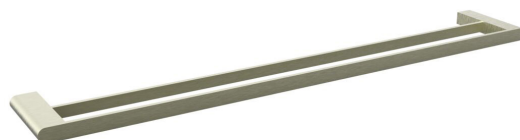

mizu

Mizu Soothe Double Towel Rail 750mm Brushed Nickel

2265120

SPECIFICATIONS

Recommended Use	Domestic;Hotel;Commercial
Colour Finish	Brushed Nickel
Primary Material	Zinc

WARRANTY

Replacement Only - Domestic Use (Years)	10
Parts Replacement Only (Years)	1

Please refer to Warranty Page for full Terms and Conditions

Dimensions are nominal measurements only.

CLEANING RECOMMENDATIONS:

We recommend the use of soapy water or approved cleaners. This product should not be cleaned with abrasive materials. Damage caused by any improper treatment is not covered by the product warranty. Refer to Warranty Conditions

Disclaimer: Products in this specification manual must by regulation be installed by licensed and registered trade people. The manufacturer/distributor reserves the right to vary specifications or delete models from their range without prior notification. Dimensions are nominal measurements only. Dimensions and set-outs listed are correct at time of publication however the manufacturer/distributor takes no responsibility for printing errors.

Published 25/11/2024

To see the complete Mizu range go to www.reece.com.au