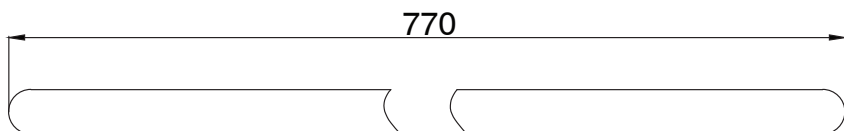

mizu

Mizu Soothe Double Towel Rail 750mm Brushed Nickel

2265120

SPECIFICATIONS

Recommended Use	Domestic;Hotel;Commercial
Colour Finish	Brushed Nickel
Primary Material	Zinc

WARRANTY

Replacement Only - Domestic Use (Years)	10
Parts Replacement Only (Years)	1

Please refer to Warranty Page for full Terms and Conditions

Dimensions are nominal measurements only.

CLEANING RECOMMENDATIONS:

We recommend the use of soapy water or approved cleaners. This product should not be cleaned with abrasive materials. Damage caused by any improper treatment is not covered by the product warranty. Refer to Warranty Conditions

Disclaimer: Products in this specification manual must by regulation be installed by licensed and registered trade people. The manufacturer/distributor reserves the right to vary specifications or delete models from their range without prior notification. Dimensions are nominal measurements only. Dimensions and set-outs listed are correct at time of publication however the manufacturer/distributor takes no responsibility for printing errors.

Published 25/11/2024

To see the complete Mizu range go to www.reece.com.au