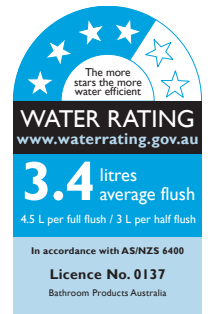

Roca Debba Rimless Close Coupled S Trap Bottom Inlet Toilet Suite (4 Star)

1831010

SPECIFICATIONS

Recommended Use	Domestic, Hotel & Commercial
Pan Material	Vitreous China
Toilet Seat Material	UF (Urea-Formaldehyde & Thermoset)
Weight of Pan	29 kg
Weight of Cistern	13 kg
Water Inlet Position	Bottom Inlet
Toilet Seat Type	Soft Close Quick Release
Rim Configuration	Rimless
Pan Outlet Type	S trap
Pan Fixing	Screwed to floor using brackets (supplied) and bedded with sealant

Inlet Valve Recommended Maximum Pressure	1000 kPa
--	----------

WARRANTY

Warranty - Domestic Use	15 Years
Spare Parts & Labour	12 Months

Please refer to Warranty Page for full Terms and Conditions

Dimensions are nominal measurements only.