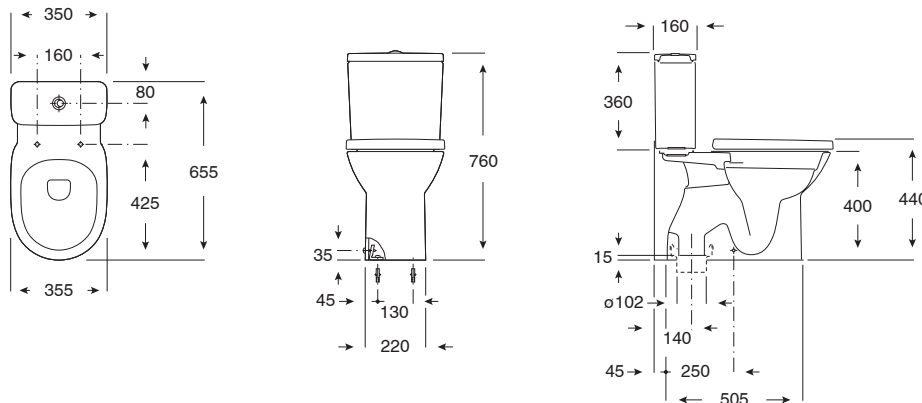

Roca Debba Rimless Close Coupled S Trap Bottom Inlet Toilet Suite (4 Star)

1831010

SPECIFICATIONS

Recommended Use	Domestic, Hotel & Commercial
Pan Material	Vitreous China
Toilet Seat Material	UF (Urea-Formaldehyde & Thermoset)
Weight of Pan	29 kg
Weight of Cistern	13 kg
Water Inlet Position	Bottom Inlet
Toilet Seat Type	Soft Close Quick Release
Rim Configuration	Rimless
Pan Outlet Type	S trap
Pan Fixing	Screwed to floor using brackets (supplied) and bedded with sealant

Inlet Valve Recommended Maximum Pressure	1000 kPa
--	----------

WARRANTY

Warranty - Domestic Use	15 Years
Spare Parts & Labour	12 Months

Please refer to Warranty Page for full Terms and Conditions

Dimensions are nominal measurements only.