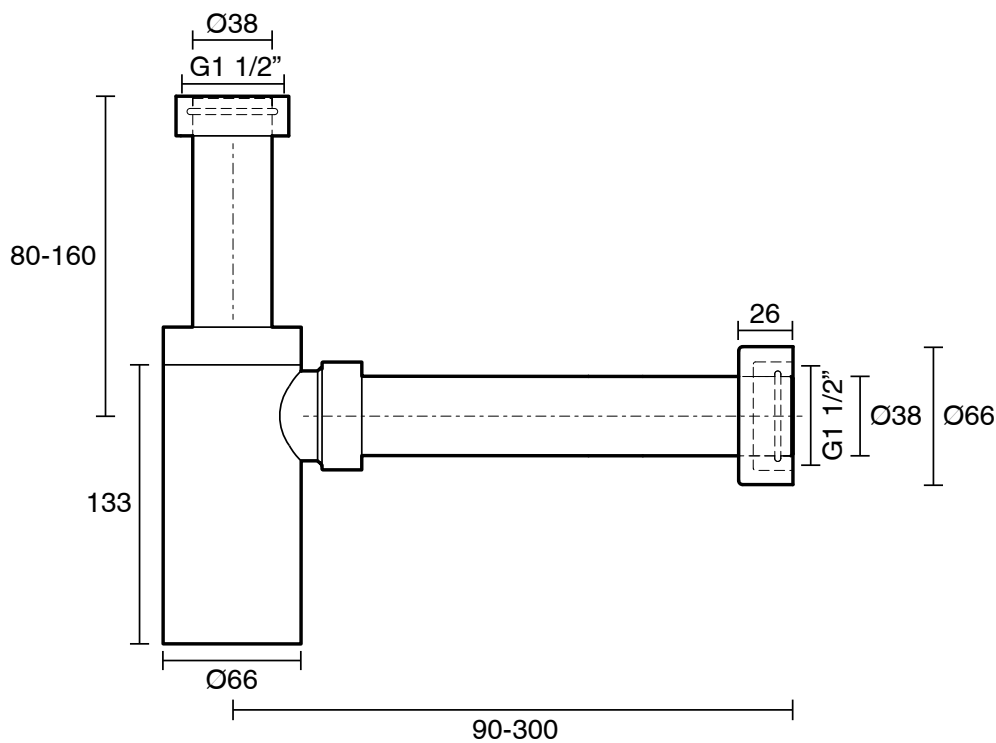

mizu

Mizu Drift Bottle Trap 40mm Brushed Gold

2263851

| SPECIFICATIONS | |
|--|---------------------------|
| Recommended Use | Domestic;Hotel;Commercial |
| Material | DR Brass |
| Colour | Brushed Gold |
| Plug & Waste Size | 40mm |
| WARRANTY | |
| Replacement Only - Domestic Use (Years) | 1 |
| <i>Please refer to Warranty Page for full Terms and Conditions</i> | |