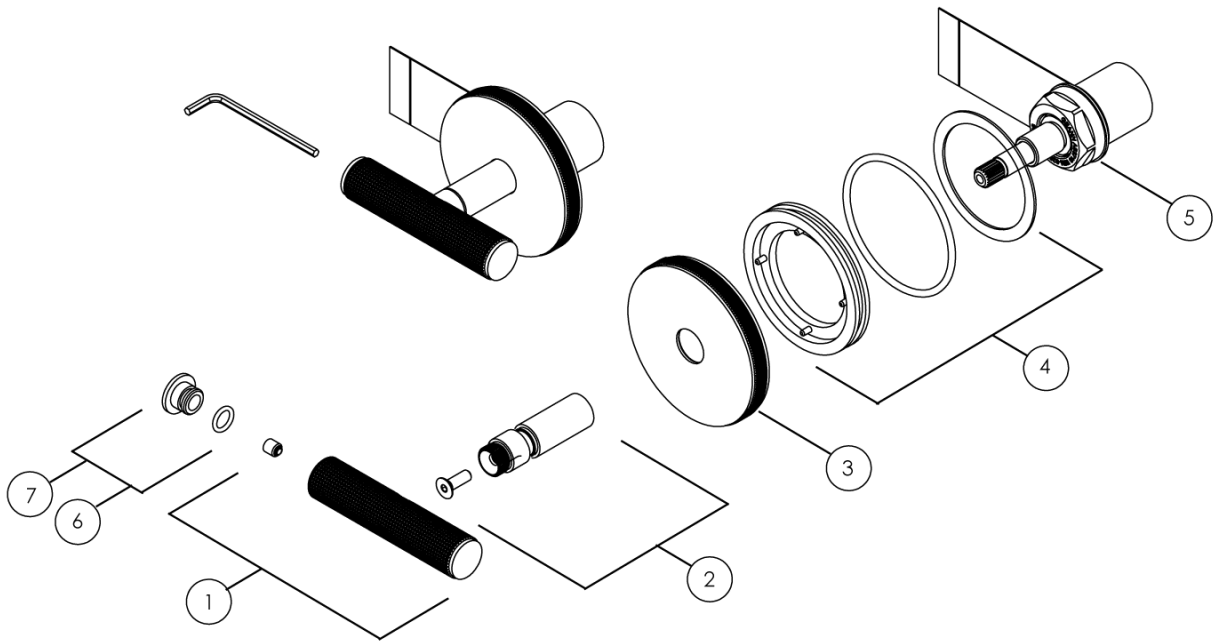

Milli Etch Wall Top Assemblies Brushed Gold

21831

No.	Description	Code
1	Milli Etch Lever Handle Assy	30012
2	Milli Etch Wall Tap Spline & Sleeve Assy	30093
3	Milli Etch Wall Tap Dress Plate Assy	29812
4	Milli Etch Tapware Dress Plate Retainer	30042
5	Milli Etch 1/2 Turn Wall SBA 72mm	30088
6	Milli Etch Lever Handle Button HOT Assy	30024
7	Milli Etch Lever Handle Button COLD Assy	30018