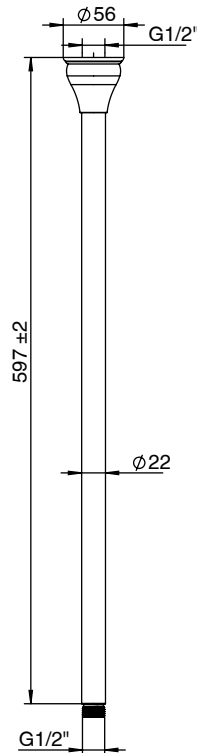

Milli Monument Edit Ceiling Shower Arm 600mm Matte Black

4204485

SPECIFICATIONS

Recommended Use	Domestic, Hotel & Commercial
Colour	Matte Black
Finish	Matte
Material	DR Brass
Recommended Pressure Range	150 - 500 kPa
Maximum Continuous Working Temperature	80 deg C
Suitable for Storage Tank Hot Water	Yes
Suitable for Continuous Flow Hot Water	Yes
Suitable for Gravity Feed Hot Water	No

WARRANTY

Warranty - Domestic Use	15 Years
Spare Parts & Labour	12 Months

Please refer to Warranty Page for full Terms and Conditions

Dimensions are nominal measurements only.

CLEANING RECOMMENDATIONS:

We recommend the use of soapy water or approved cleaners. This product should not be cleaned with abrasive materials. Damage caused by any improper treatment is not covered by the product warranty. Refer to Warranty Conditions

Disclaimer: Products in this specification manual must by regulation be installed by licensed and registered trade people. The manufacturer/distributor reserves the right to vary specifications or delete models from their range without prior notification. Dimensions are nominal measurements only. Dimensions and set-outs listed are correct at time of publication however the manufacturer/distributor takes no responsibility for printing errors.

Published 05/10/2022

To see the complete Milli range go to www.reece.com.au

WaterMark
AS/NZS 3862
WMK25782