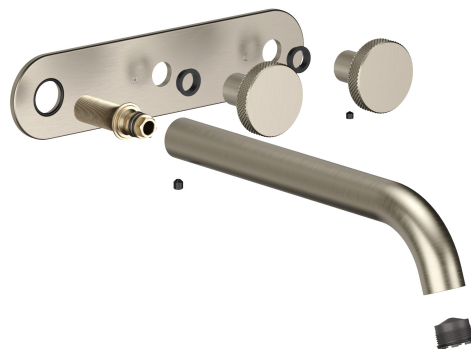

**Faucet Strommen Vara Disc Wall Basin / Bath Hostess Tap System Right Hand 200mm Trimset
Brushed Nickel (6 Star) Lead Free
40363**

SPECIFICATIONS

Recommended Use	Domestic; Commercial; Hotel
Colour Finish	Brushed Nickel
Primary Material	DR Brass
Recommended Pressure Range	300 - 500 kPa
Max Continuous Working Temperature (deg C)	65
Min Continuous Working Temperature (deg C)	5
Hot Water Unit Suitability	Storage Tank, Continuous Flow

WARRANTY

Warranty - Domestic Use (Years)	40
Spare Parts & Labour (Years)	10

Please refer to Warranty Page for full Terms and Conditions

Dimensions are nominal measurements only.

CLEANING RECOMMENDATIONS:

We recommend the use of soapy water or approved cleaners. This product should not be cleaned with abrasive materials. Damage caused by any improper treatment is not covered by the product warranty. Refer to Warranty Conditions

Disclaimer: Products in this specification manual must by regulation be installed by licensed and registered trade people. The manufacturer/distributor reserves the right to vary specifications or delete models from their range without prior notification. Dimensions are nominal measurements only. Dimensions and set-outs listed are correct at time of publication however the manufacturer/distributor takes no responsibility for printing errors.

Published 11/02/2026