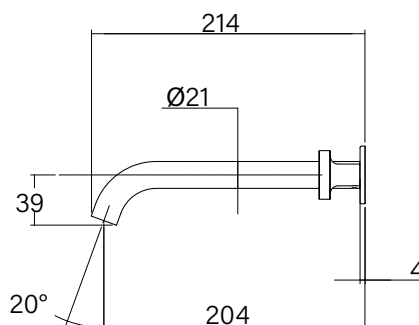

**Faucet Strommen Vara Disc Wall Basin / Bath Hostess Tap System Right Hand 200mm Trimset
Brushed Nickel (6 Star) Lead Free
40363**

SPECIFICATIONS

Recommended Use	Domestic; Commercial; Hotel
Colour Finish	Brushed Nickel
Primary Material	DR Brass
Recommended Pressure Range	300 - 500 kPa
Max Continuous Working Temperature (deg C)	65
Min Continuous Working Temperature (deg C)	5
Hot Water Unit Suitability	Storage Tank, Continuous Flow

WARRANTY

Warranty - Domestic Use (Years)	40
Spare Parts & Labour (Years)	10

Please refer to Warranty Page for full Terms and Conditions

Dimensions are nominal measurements only.

CLEANING RECOMMENDATIONS:

We recommend the use of soapy water or approved cleaners. This product should not be cleaned with abrasive materials. Damage caused by any improper treatment is not covered by the product warranty. Refer to Warranty Conditions

Disclaimer: Products in this specification manual must by regulation be installed by licensed and registered trade people. The manufacturer/distributor reserves the right to vary specifications or delete models from their range without prior notification. Dimensions are nominal measurements only. Dimensions and set-outs listed are correct at time of publication however the manufacturer/distributor takes no responsibility for printing errors.

Published 11/02/2026