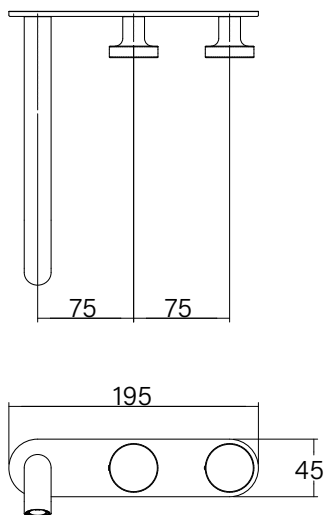

**Faucet Strommen Vara Disc Wall Basin / Bath Hostess Tap System Right Hand 200mm Trimset
Brushed Nickel (6 Star) Lead Free
40363**

SPECIFICATIONS

Recommended Use	Domestic; Commercial; Hotel
Colour Finish	Brushed Nickel
Primary Material	DR Brass
Recommended Pressure Range	300 - 500 kPa
Max Continuous Working Temperature (deg C)	65
Min Continuous Working Temperature (deg C)	5
Hot Water Unit Suitability	Storage Tank, Continuous Flow

WARRANTY

Warranty - Domestic Use (Years)	40
Spare Parts & Labour (Years)	10

Please refer to Warranty Page for full Terms and Conditions

Dimensions are nominal measurements only.

CLEANING RECOMMENDATIONS:

We recommend the use of soapy water or approved cleaners. This product should not be cleaned with abrasive materials. Damage caused by any improper treatment is not covered by the product warranty. Refer to Warranty Conditions

Disclaimer: Products in this specification manual must by regulation be installed by licensed and registered trade people. The manufacturer/distributor reserves the right to vary specifications or delete models from their range without prior notification. Dimensions are nominal measurements only. Dimensions and set-outs listed are correct at time of publication however the manufacturer/distributor takes no responsibility for printing errors.

Published 11/02/2026