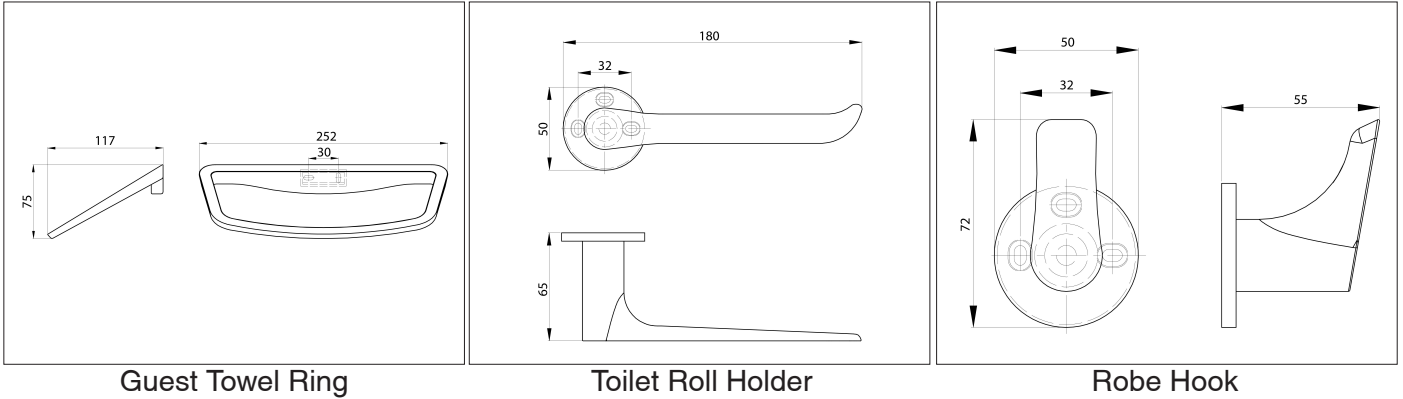

MIZU BLISS ACCESSORIES

Single Towel Rail

Double Towel Rail

NOTE

Wall materials vary. The accessory fixing kit supplied is suited for solid wall fixing. For timber framed wall, please ensure the accessory is fixed to a noggin/stud behind the wall. Where noggin/stud is not available, please use suitable hollow wall fixing.

Dimensions are nominal measurements only.

Published /0/2021