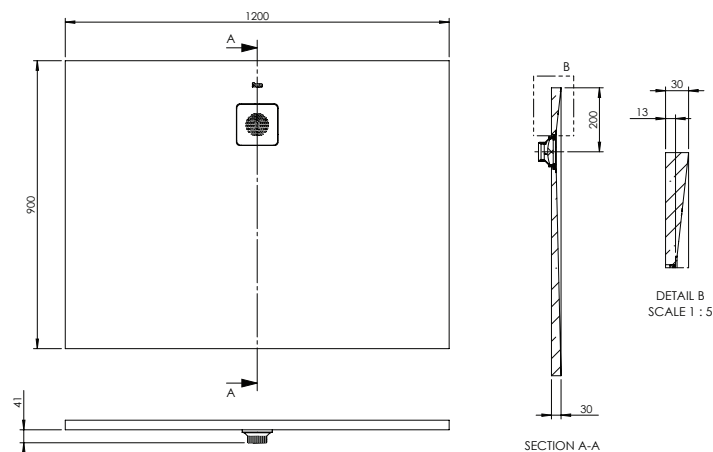

Roca Cyprus Stonex Shower Floor 1200 x 900mm Cemento with Matching Waste

1711989

SPECIFICATIONS

Recommended Use	Domestic, Hotel & Commercial
Material	Stonex Reinforced Resin
Colour	Cemento
Waste Position	Centre Rear
Waste Type	Stainless Steel Powder Coated Matching 50mm Waste Outlet
Weight	33 kg

WARRANTY

Warranty - Domestic Use	15 Years
Spare Parts & Labour	12 Months

Please refer to Warranty Page for full Terms and Conditions

Dimensions are nominal measurements only.

CLEANING RECOMMENDATIONS:

We recommend the use of soapy water or approved cleaners. This product should not be cleaned with abrasive materials. Damage caused by any improper treatment is not covered by the product warranty. Refer to Warranty Conditions

Disclaimer: Products in this specification manual must by regulation be installed by licensed and registered trade people. The manufacturer/distributor reserves the right to vary specifications or delete models from their range without prior notification. Dimensions are nominal measurements only. Dimensions and set-outs listed are correct at time of publication however the manufacturer/distributor takes no responsibility for printing errors.

Published 15/10/2020

To see the complete Roca range go to
www.reece.com.au