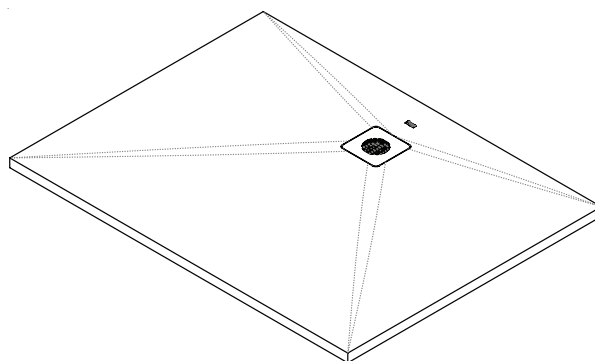

Roca Cyprus Stonex Shower Floor 1200 x 900mm Cemento with Matching Waste

1711989

SPECIFICATIONS

Recommended Use	Domestic, Hotel & Commercial
Material	Stonex Reinforced Resin
Colour	Cemento
Waste Position	Centre Rear
Waste Type	Stainless Steel Powder Coated Matching 50mm Waste Outlet
Weight	33 kg

WARRANTY

Warranty - Domestic Use	15 Years
Spare Parts & Labour	12 Months

Please refer to Warranty Page for full Terms and Conditions

Dimensions are nominal measurements only.

CLEANING RECOMMENDATIONS:

We recommend the use of soapy water or approved cleaners. This product should not be cleaned with abrasive materials. Damage caused by any improper treatment is not covered by the product warranty. Refer to Warranty Conditions

Disclaimer: Products in this specification manual must by regulation be installed by licensed and registered trade people. The manufacturer/distributor reserves the right to vary specifications or delete models from their range without prior notification. Dimensions are nominal measurements only. Dimensions and set-outs listed are correct at time of publication however the manufacturer/distributor takes no responsibility for printing errors.

Published 15/10/2020

To see the complete Roca range go to
www.reece.com.au