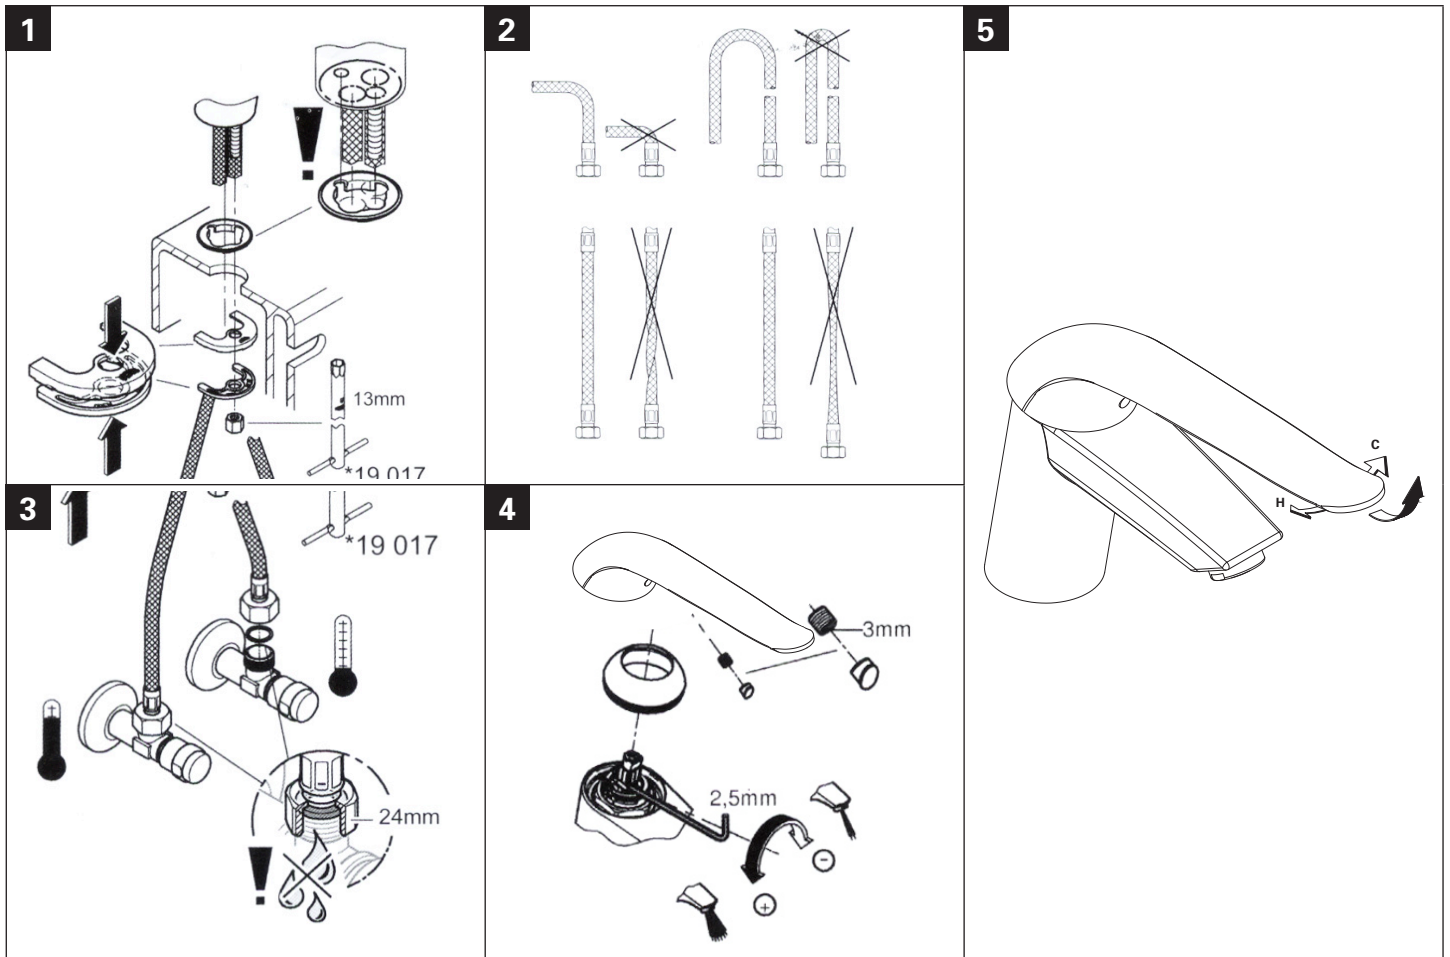

EUROSMART NEW
BASIN MIXER WITH 170mm LEVER
MODEL #9507903

Pure Freude
an Wasser

GROHE

Product Specifications

Product Description:
Eurosmart New
Single-Lever Basin Mixer

Single Hole installation
Metal Lever 170mm

Standard Specification:
GROHE SilkMove®
35 mm Ceramic Cartridge
Adjustable flow rate limiter with temperature limiter
GROHE StarLight® chrome finish
GROHE QuickFix® rapid installation system
Smooth body
Flexible Connection Hoses
DR-brass housing

Installation instructions

Installation Instructions

Flush piping system prior and after installation of fitting thoroughly.

Installation and connection-Refer to the dimensional drawing above.

This product must be installed in conformance with local codes e.g. AS/NZS 3500 series of standard!

EUROSMART
 BASIN MIXER WITH 170mm LEVER
 MODEL #9507903

Pure Freude
 an Wasser

Spare Parts

Pos.-nr.	Product Description	Order-nr.	Units per package
1	Lever	46689000	1
2	Escutcheon	46905000	1
3	Cap	09038000	1
4	Diverter Assembly	46737000	1
	Optional accessories		
5	Temperature limiter	46308000	1
6	Extension-set 1/2", 25 mm	46191000	1
7	Extension-set, 50 mm	46343000	1