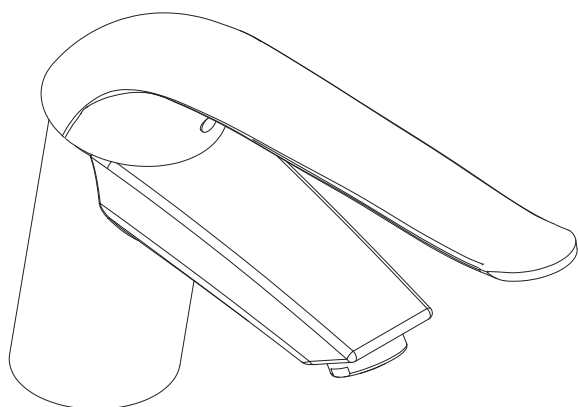

EUROSMART NEW
BASIN MIXER WITH 170mm LEVER
MODEL #9507903

Pure Freude
an Wasser

GROHE

Product Specifications

Product Description:
Eurosmart New
Single-Lever Basin Mixer

Single Hole installation
Metal Lever 170mm

Standard Specification:
GROHE SilkMove®
35 mm Ceramic Cartridge
Adjustable flow rate limiter with temperature limiter
GROHE StarLight® chrome finish
GROHE QuickFix® rapid installation system
Smooth body
Flexible Connection Hoses
DR-brass housing

EUROSMART
 BASIN MIXER WITH 170mm LEVER
 MODEL #9507903

Pure Freude
 an Wasser

Spare Parts

Pos.-nr.	Product Description	Order-nr.	Units per package
1	Lever	46689000	1
2	Escutcheon	46905000	1
3	Cap	09038000	1
4	Diverter Assembly	46737000	1
	Optional accessories		
5	Temperature limiter	46308000	1
6	Extension-set 1/2", 25 mm	46191000	1
7	Extension-set, 50 mm	46343000	1