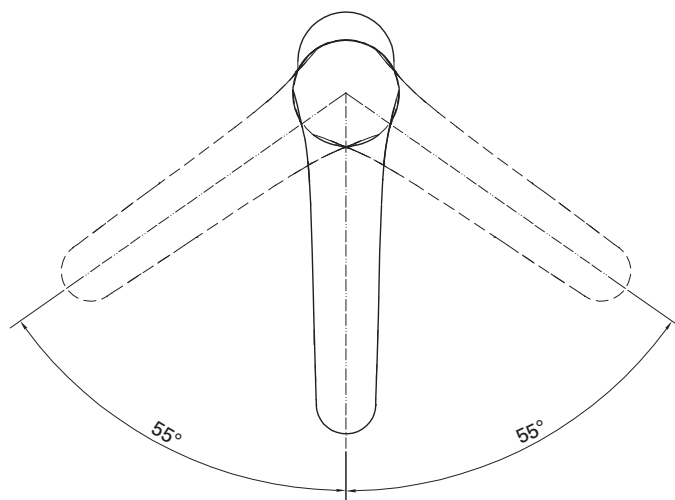

EUROSMART NEW
BASIN MIXER WITH 170mm LEVER
MODEL #9507903

Pure Freude
an Wasser

GROHE

Product Specifications

Product Description:
Eurosmart New
Single-Lever Basin Mixer

Single Hole installation
Metal Lever 170mm

Standard Specification:
GROHE SilkMove®
35 mm Ceramic Cartridge
Adjustable flow rate limiter with temperature limiter
GROHE StarLight® chrome finish
GROHE QuickFix® rapid installation system
Smooth body
Flexible Connection Hoses
DR-brass housing