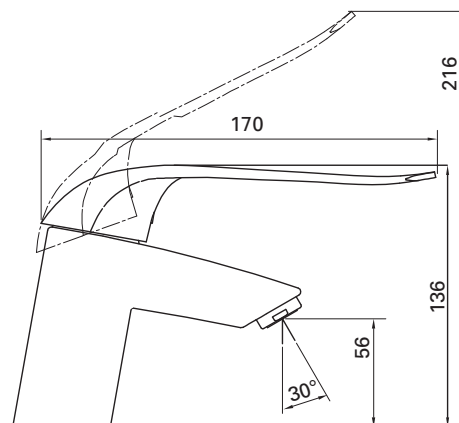

EUROSMART NEW
BASIN MIXER WITH 170mm LEVER
MODEL #9507903

Pure Freude
an Wasser

GROHE

Product Specifications

Product Description:
Eurosmart New
Single-Lever Basin Mixer

Single Hole installation
Metal Lever 170mm

Standard Specification:
GROHE SilkMove®
35 mm Ceramic Cartridge
Adjustable flow rate limiter with temperature limiter
GROHE StarLight® chrome finish
GROHE QuickFix® rapid installation system
Smooth body
Flexible Connection Hoses
DR-brass housing