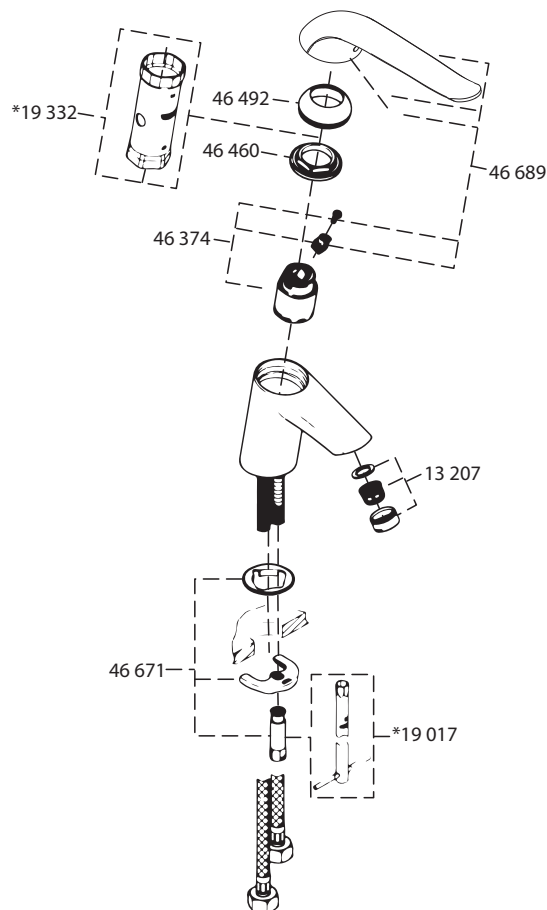

EUROSMART NEW
BASIN MIXER WITH 170mm LEVER
MODEL #9507903

Pure Freude
an Wasser

GROHE

Product Specifications

Product Description:
Eurosmart New
Single-Lever Basin Mixer

Single Hole installation
Metal Lever 170mm

Standard Specification:
GROHE SilkMove®
35 mm Ceramic Cartridge
Adjustable flow rate limiter with temperature limiter
GROHE StarLight® chrome finish
GROHE QuickFix® rapid installation system
Smooth body
Flexible Connection Hoses
DR-brass housing

Flow pressure: min. 100kPa – recommended 100 – 500 kPa

Note:

Open cold and hot water supply and check connections for leakage!

Care

For directions on the care of this fitting, please refer to the accompanying care instructions.

EUROSMART
 BASIN MIXER WITH 170mm LEVER
 MODEL #9507903

Pure Freude
 an Wasser

Spare Parts

Pos.-nr.	Product Description	Order-nr.	Units per package
1	Lever	46689000	1
2	Escutcheon	46905000	1
3	Cap	09038000	1
4	Diverter Assembly	46737000	1
	Optional accessories		
5	Temperature limiter	46308000	1
6	Extension-set 1/2", 25 mm	46191000	1
7	Extension-set, 50 mm	46343000	1