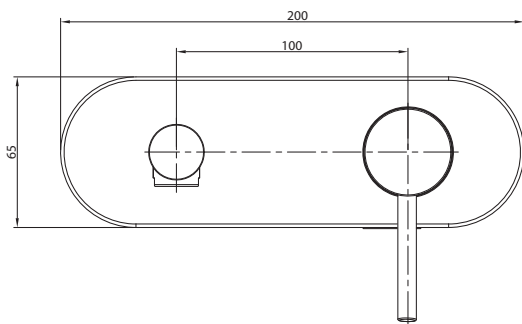

mizu

Mizu Drift MK2 Wall Bath Mixer Trimset 200mm Brushed Gold

2263878

SPECIFICATIONS

Recommended Use	Domestic, hotel and commercial
Colour	Brushed Gold
Material	Brass
Cartridge Type	Ceramic Disc
Recommended Pressure Range	150-500kPa
Max Continuous Working Pressure	1000kPa
Max Continuous Working Temperature	65 deg C
Suitable for Storage Tank Hot Water	Yes
Suitable for Continuous Flow Hot Water	Yes
Suitable for Gravity Feed Hot Water	No

WARRANTY

Warranty - Domestic Use	10 Years
Spare Parts & Labour	12 Months

Please refer to Warranty Page for full Terms and Conditions

The Mizu MK2 Shower Mixer Trim Set allows you to install the Universal Inwall Body at installation rough-in stage, then leave the tapware trim set colour choice for later.