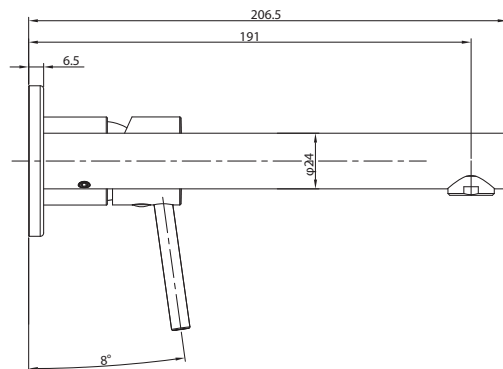

mizu

Mizu Drift MK2 Wall Bath Mixer Trimset 200mm Brushed Gold

2263878

SPECIFICATIONS

Recommended Use	Domestic, hotel and commercial
Colour	Brushed Gold
Material	Brass
Cartridge Type	Ceramic Disc
Recommended Pressure Range	150-500kPa
Max Continuous Working Pressure	1000kPa
Max Continuous Working Temperature	65 deg C
Suitable for Storage Tank Hot Water	Yes
Suitable for Continuous Flow Hot Water	Yes
Suitable for Gravity Feed Hot Water	No

WARRANTY

Warranty - Domestic Use	10 Years
Spare Parts & Labour	12 Months

Please refer to Warranty Page for full Terms and Conditions

The Mizu MK2 Shower Mixer Trim Set allows you to install the Universal Inwall Body at installation rough-in stage, then leave the tapware trim set colour choice for later.

Disclaimer: Products in this specification manual must by regulation be installed by licensed and registered trade people. The manufacturer/distributor reserves the right to vary specifications or delete models from their range without prior notification. Dimensions are nominal measurements only. Dimensions and set-outs listed are correct at time of publication however the manufacturer/distributor takes no responsibility for printing errors.