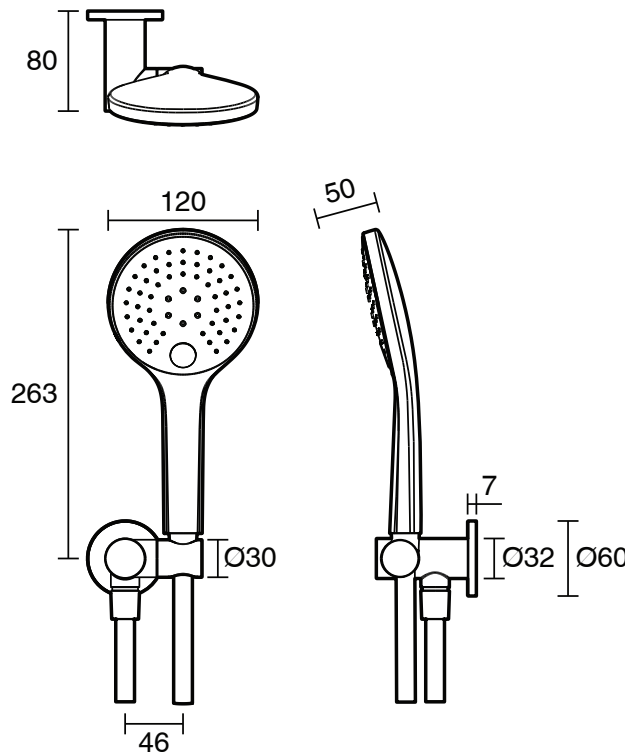

mizu

Mizu Drift Hand Shower on Bracket Brushed Gunmetal (3 Star)

4200624

SPECIFICATIONS

Recommended Use	Domestic, Hotel & Commercial
Colour	Brushed Gunmetal
Finish	Brushed
Material	H59 Brass & ABS
Recommended Pressure Range	150 - 500 kPa
Maximum Continuous Working Temperature	65 deg C
Suitable for Storage Tank Hot Water	Yes
Suitable for Continuous Flow Hot Water	Yes
Suitable for Gravity Feed Hot Water	No

WARRANTY

Warranty - Domestic Use	10 Years
Spare Parts & Labour	12 Months

Please refer to Warranty Page for full Terms and Conditions

Dimensions are nominal measurements only.

CLEANING RECOMMENDATIONS:

We recommend the use of soapy water or approved cleaners. This product should not be cleaned with abrasive materials. Damage caused by any improper treatment is not covered by the product warranty. Refer to Warranty Conditions

Disclaimer: Products in this specification manual must by regulation be installed by licensed and registered trade people. The manufacturer/distributor reserves the right to vary specifications or delete models from their range without prior notification. Dimensions are nominal measurements only. Dimensions and set-outs listed are correct at time of publication however the manufacturer/distributor takes no responsibility for printing errors.

Published 28/06/2023

To see the complete Mizu range go to www.reece.com.au