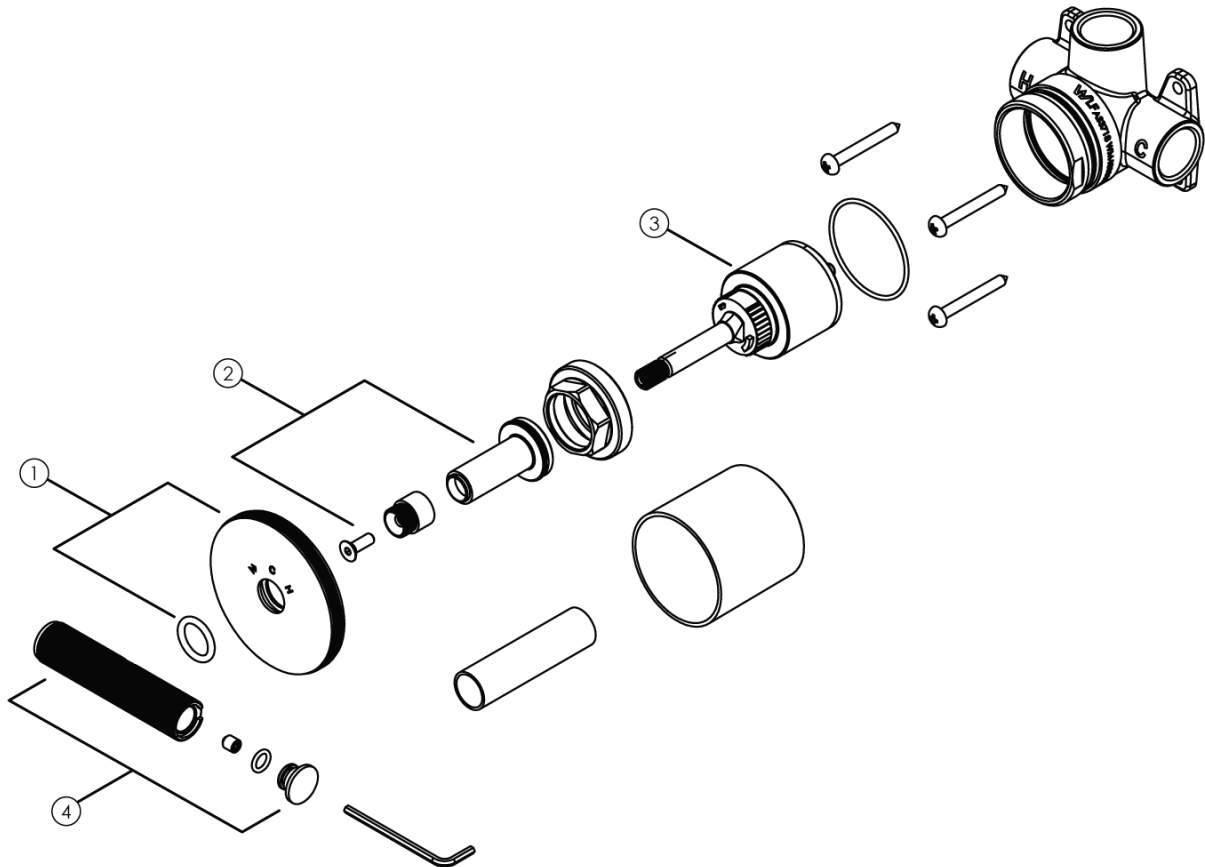

Milli Etch Progressive Shower Mixer Tap Brushed Gunmetal

21784

No.	Description	Code
1	Milli Etch Hob Mixer Progressive Dress Plate Assy	30056
2	Milli Etch Wall System Spline & Sleeve Assy	30113
3	Milli Etch WSS Progressive Cartridge GN-35P-SQM	29967
4	Mill Etch WSS Progressive Mixer Handle Assy	30080