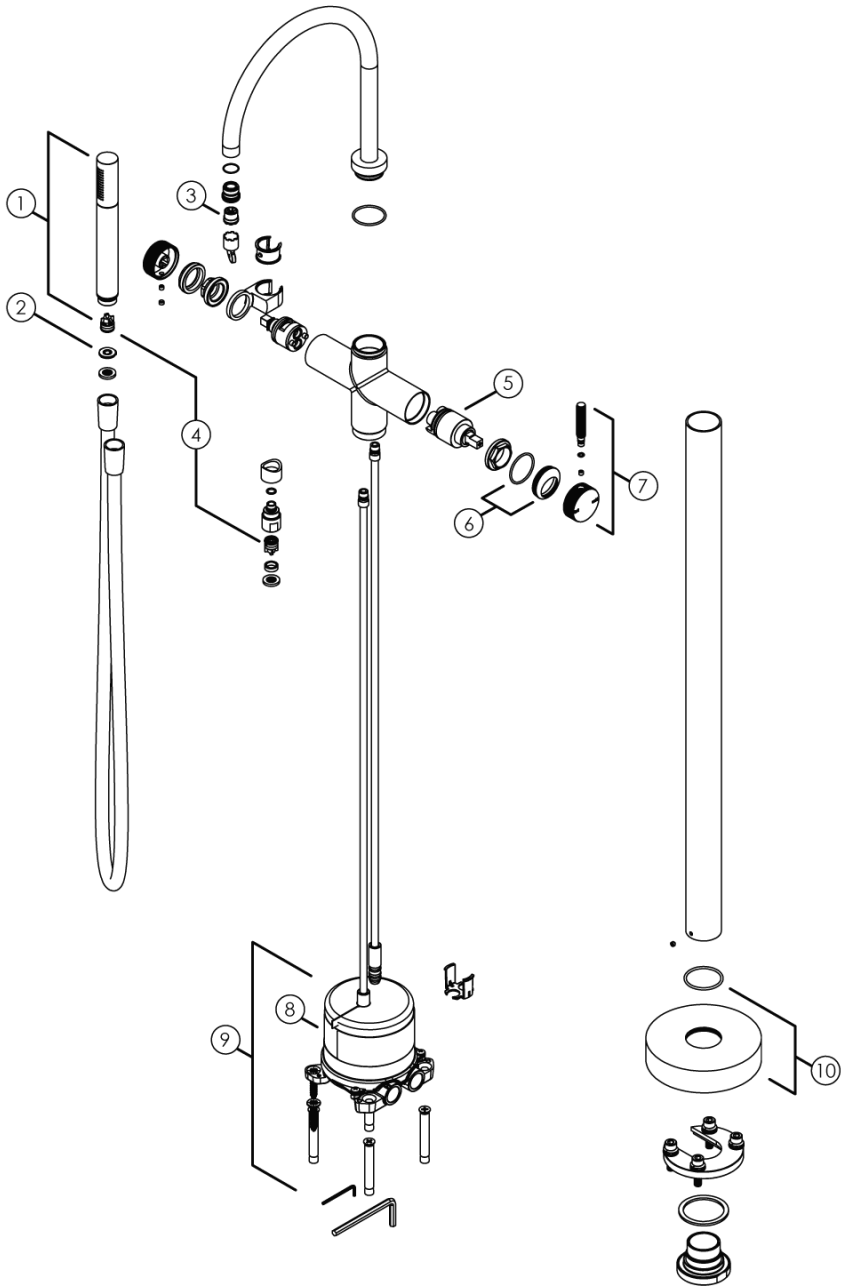

Milli Etch Floor Mounted Bath Mixer with Hand Shower Chrome

21876

No.	Description	Code
1	Milli Etch Microphone Hand Piece	29929
2	PCW-019L/M	58.8639.1000
3	CACHE TT FLOW STRAIGHTENER	01.5175.000
4	OF15-1.2PSI Max Flow Check Valve	31.0026.00000
5	LEXI/VIVID BASIN MIXER CARTRIDGE K035H-01U	40350
6	Mill Etch Wall/Shower Mixer Dome Assy	29974
7	Mill Etch Wall/Shower Mixer Handle	29762
8	Milli Etch Floor Mounted Rough In Assy	30128
9	Milli Etch Floor Bath Mixer Fixing Kit Assy	30130
10	Milli Etch Floor Bath Mixer Base Cover Assy	30131