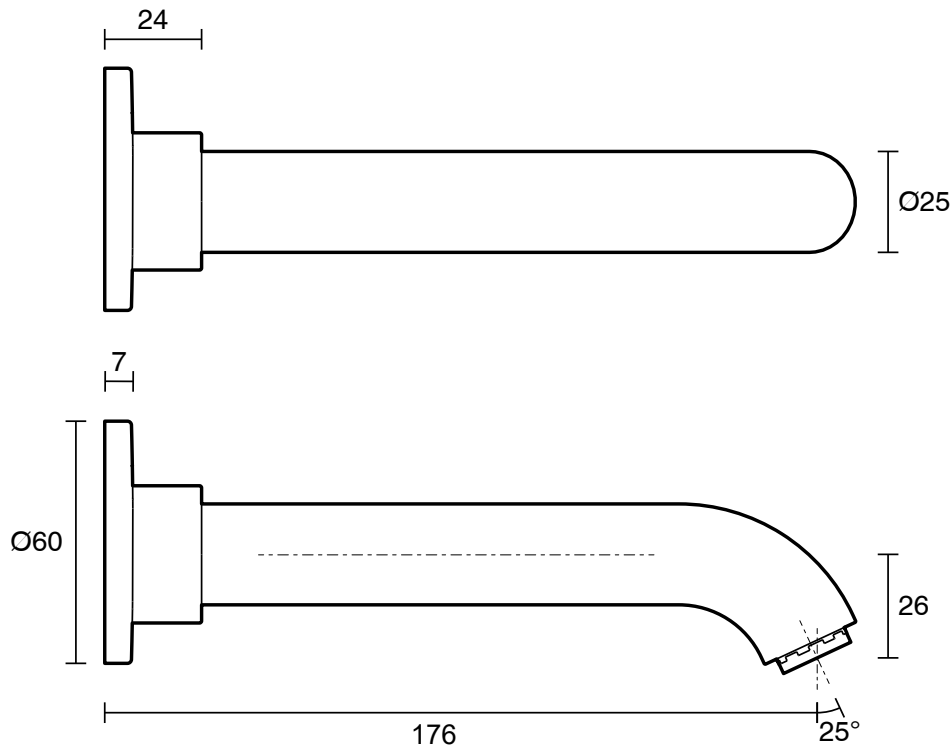

Roca Ona Bath Outlet 175mm Brushed Nickel

13715

SPECIFICATIONS	
Recommended Use	Domestic;Commercial;Hotel
Colour Category	Nickel
Colour Finish	Brushed Nickel
Max Continuous Working Pressure (kPa)	500
Max Continuous Working Temperature (deg C)	65
Hot Water Unit Suitability	Storage Tank;Continuous Flow
WARRANTY	
Warranty - Domestic Use (Years)	15
Spare Parts & Labour (Years)	1
<i>Please refer to Warranty Page for full Terms and Conditions</i>	