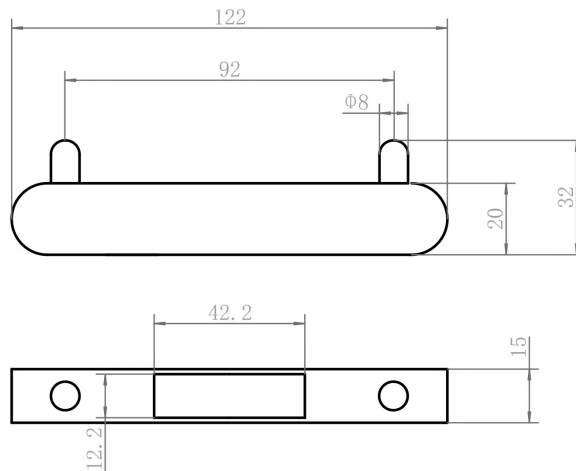

Mizu Soothe Vertical Double Robe Hook Brushed Gunmetal

2007485

SPECIFICATIONS

Recommended Use	Domestic, Hotel & Commercial
Colour	Brushed Gunmetal
Material	Stainless Steel (304 Grade)

WARRANTY

Warranty - Domestic Use	7 Years
Spare Parts & Labour	12 Months

Please refer to Warranty Page for full Terms and Conditions

Dimensions are nominal measurements only.

CLEANING RECOMMENDATIONS:

We recommend the use of soapy water or approved cleaners. This product should not be cleaned with abrasive materials. Damage caused by any improper treatment is not covered by the product warranty. Refer to Warranty Conditions

Disclaimer: Products in this specification manual must by regulation be installed by licensed and registered trade people. The manufacturer/distributor reserves the right to vary specifications or delete models from their range without prior notification. Dimensions are nominal measurements only. Dimensions and set-outs listed are correct at time of publication however the manufacturer/distributor takes no responsibility for printing errors.

Published 24/02/2023

To see the complete Mizu range go to www.reece.com.au