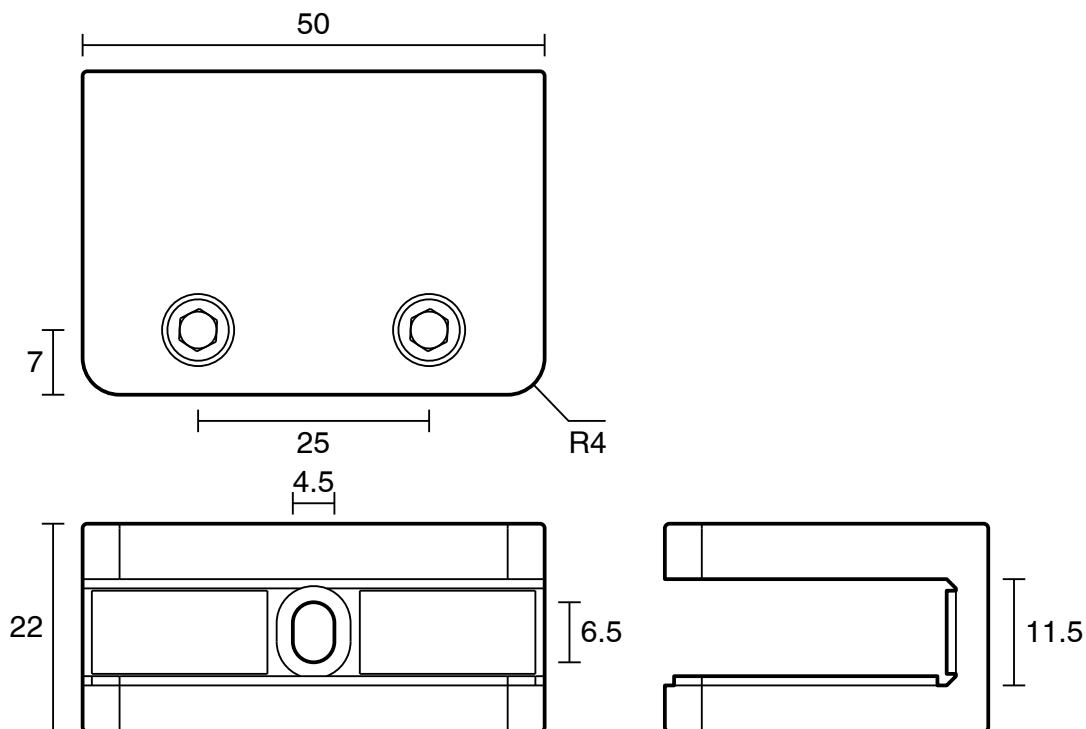

KADO

Kado Lux Frameless Shower Screen U Clip (1) Chrome

1705965

SPECIFICATIONS	
Recommended Use	Domestic;Commercial;Hotel
Colour Finish	Chrome
Primary Material	Brass
WARRANTY	
Warranty - Domestic Use (Years)	7
Spare Parts & Labour (Years)	1
<i>Please refer to Warranty Page for full Terms and Conditions</i>	

Disclaimer: Products in this specification manual must by regulation be installed by licensed and registered trade people. The manufacturer/distributor reserves the right to vary specifications or delete models from their range without prior notification. Dimensions are nominal measurements only. Dimensions and set-outs listed are correct at time of publication however the manufacturer/distributor takes no responsibility for printing errors.