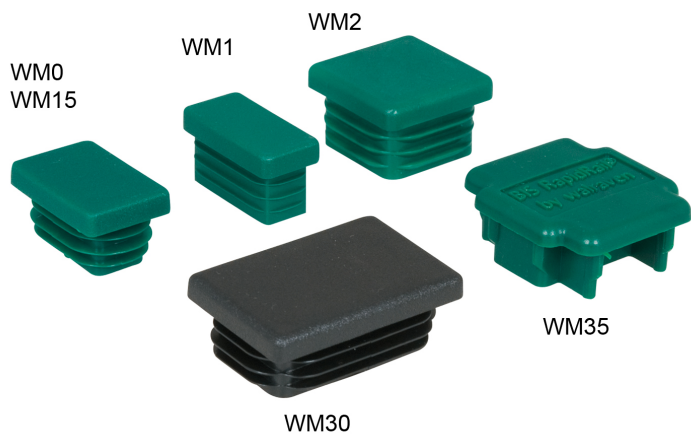

BIS Rail End Cap

finishing of BIS RapidRail®

(G 45 05)

Features and Benefits

- for clean finishing of rail end, covers all burrs
- material: PE (polyethylene)
- easy to fix securely

Part No.	For Rail	Colour	Pack 1	Pack 2
6566000	WM0 (27x18 mm), WM15 (30x20 mm)	Green	50	250
6566001	WM1 (30x15 mm)	Green	50	250
6566002	WM2 (30x30 mm)	Green	25	250
6566030	WM30 (30x45 mm)	Black	20	200
6566035	WM35 (38x40 mm)	Green	20	200

Complementary

RapidRail® Fixing Rail
 BIS RapidRail® Cantilever Arm (BUP1000)