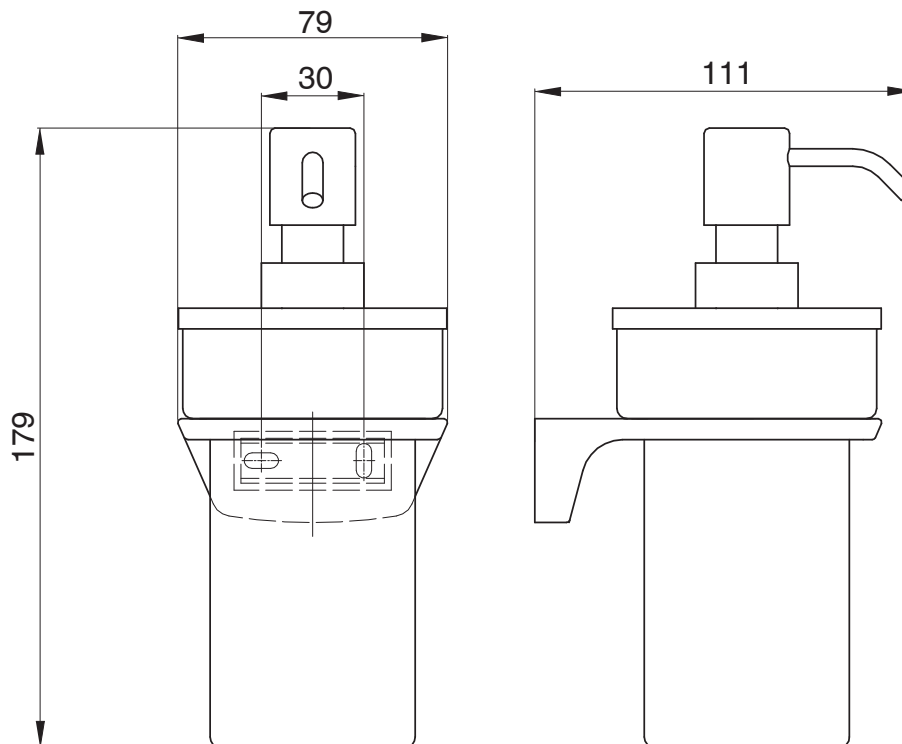

mizu

Mizu Silk Soap Dispenser Chrome

9506620

SPECIFICATIONS

Recommended Use	Domestic, Hotel & Commercial
Colour	Glass / Chrome
Material	Glass & Zinc

WARRANTY

Replacement Only - Domestic Use 10 Years

Please refer to Warranty Page for full Terms and Conditions

Disclaimer: Products in this specification manual must by regulation be installed by licensed and registered trade people. The manufacturer/distributor reserves the right to vary specifications or delete models from their range without prior notification. Dimensions are nominal measurements only. Dimensions and set-outs listed are correct at time of publication however the manufacturer/distributor takes no responsibility for printing errors.