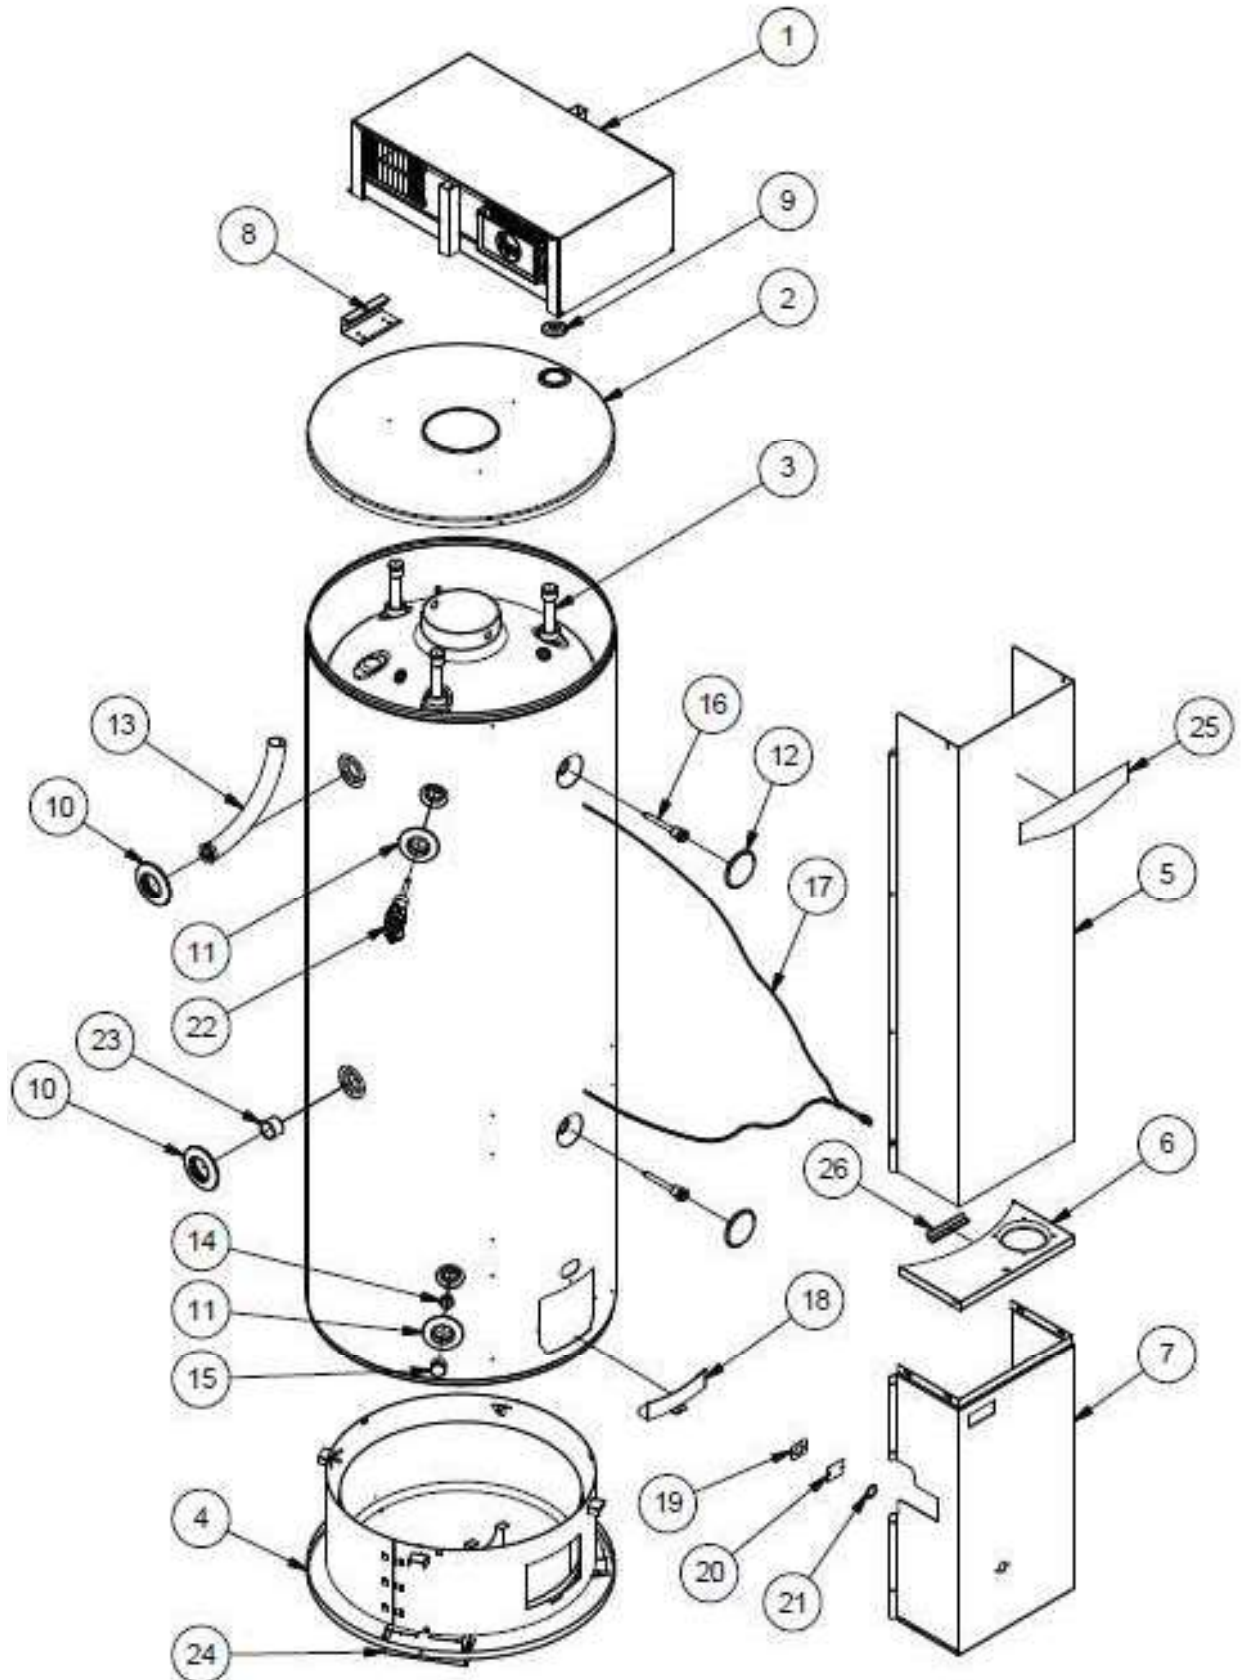

Commercial gas Storage

Model 634265

Exterior 265L

Launched July 2020

Spare Parts Manual

Commercial gas Storage

Model 634265

Exterior 265L

Launched July 2020

Item	Part N°	Description	
1	108422	Flue Terminal Assy	
2	101217-1	Jacket Top	
3	221909	Anode	Black
	221924		Blue
	222014		Green
4	108158-1	Jacket Bottom	
5	108298	Air Duct	
6	108099	Cover Top Outdoor LCM	
7	108410	Cover Base LCM	
8	108243	Bracket Handgrip	
9	221735	Cover Foam	
10	221406-1	Pipe Seal – Inlet & Outlet	
11	221358-1	Pipe Seal – TPR & Drain	
12	057343	Cover Sensor	
13	220511	Dip Tube 1¼” 190 Long Ryton	
14	229460	Fitting Liner (¾” Noryl)	
15	080147	Fitting Brass Plug ¾	
16	079427	Adaptor – Temperature Sensor Probe	
17	890280	Temperature Sensor set	
18	108607	Heat Shield - 265L	
19	108258	Clamp plate – sight glass	
	088205	Rivet 3.2Dia	
20	080016	Window Insert	
21	087016	Gasket – Viewing window	
22	220604	Valve T&PR ¾ x 1000 HTE715/717	
23	229450	Fitting Liner - Inlet	
24	108107	Foot	
25	120806	Namestrip 260 - 275	
26	087068	Seal Edge