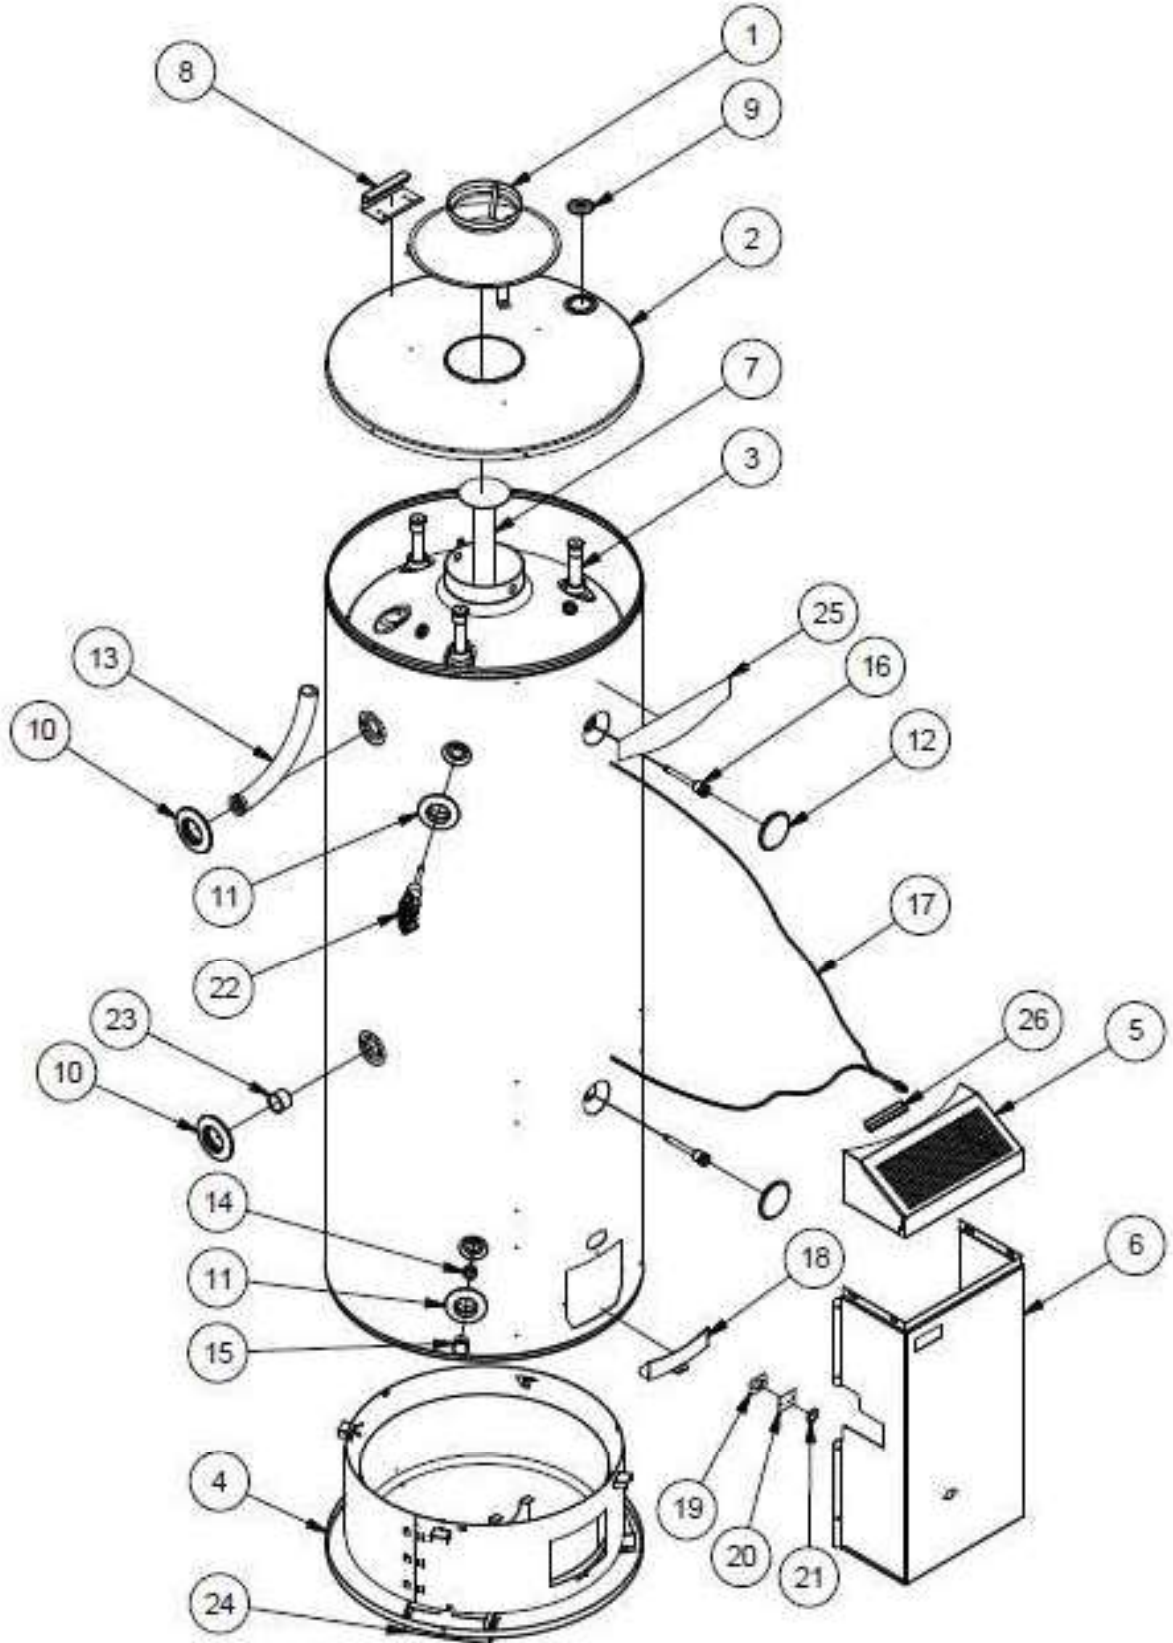

Commercial gas Storage Model 624265 Interior 265L

Launched July 2020

Spare Parts Manual

Commercial gas Storage Model 624265 Interior 265L

Launched July 2020

Item	Part N°	Description	
1	108113	Draught Diverter	
2	101217-1	Jacket Top	
3	221909	Anode	Black
	221924		Blue
	222014		Green
4	108158-1	Jacket Bottom	
5	108411	Cover Top Indoor LCM	
6	108410	Cover Base LCM	
7	108189	Flue baffle	
8	108243	Bracket Handgrip	
9	221735	Cover Foam	
10	221406-1	Pipe Seal – Inlet & Outlet	
11	221358-1	Pipe Seal – TPR & Drain	
12	057343	Cover Sensor 70mm	
13	220511	Dip Tube 1¼” 190 Long Ryton	
14	229460	Fitting Liner (¾” Noryl)	
15	080147	Fitting Brass Plug ¾	
16	079427	Adaptor – Temperature Sensor Probe	
17	890280	Temperature Sensor set	
18	108607	Heat Shield - 265L	
19	108258	Clamp plate – sight glass	
	088205	Rivet 3.2Dia	
20	080016	Window Insert	
21	087016	Gasket – Viewing window	
22	220604	Valve T&PR ¾ x 1000 HTE715/717	
23	229450	Fitting Liner - Inlet	
24	108107	Foot	
25	120806	Namestrip 260 - 275	
26	087068	Seal Edge	

Launched July 2020

Item	Part N°	Description	
1	108422	Flue Terminal Assy	
2	101217-1	Jacket Top	
3	221909	Anode	Black
	221924		Blue
	222014		Green
4	108158-1	Jacket Bottom	
5	108298	Air Duct	
6	108099	Cover Top Outdoor LCM	
7	108410	Cover Base LCM	
8	108243	Bracket Handgrip	
9	221735	Cover Foam	
10	221406-1	Pipe Seal – Inlet & Outlet	
11	221358-1	Pipe Seal – TPR & Drain	
12	057343	Cover Sensor	
13	220511	Dip Tube 1¼” 190 Long Ryton	
14	229460	Fitting Liner (¾” Noryl)	
15	080147	Fitting Brass Plug ¾	
16	079427	Adaptor – Temperature Sensor Probe	
17	890280	Temperature Sensor set	
18	108607	Heat Shield - 265L	
19	108258	Clamp plate – sight glass	
	088205	Rivet 3.2Dia	
20	080016	Window Insert	
21	087016	Gasket – Viewing window	
22	220604	Valve T&PR ¾ x 1000 HTE715/717	
23	229450	Fitting Liner - Inlet	
24	108107	Foot	
25	120806	Namestrip 260 - 275	
26	087068	Seal Edge	