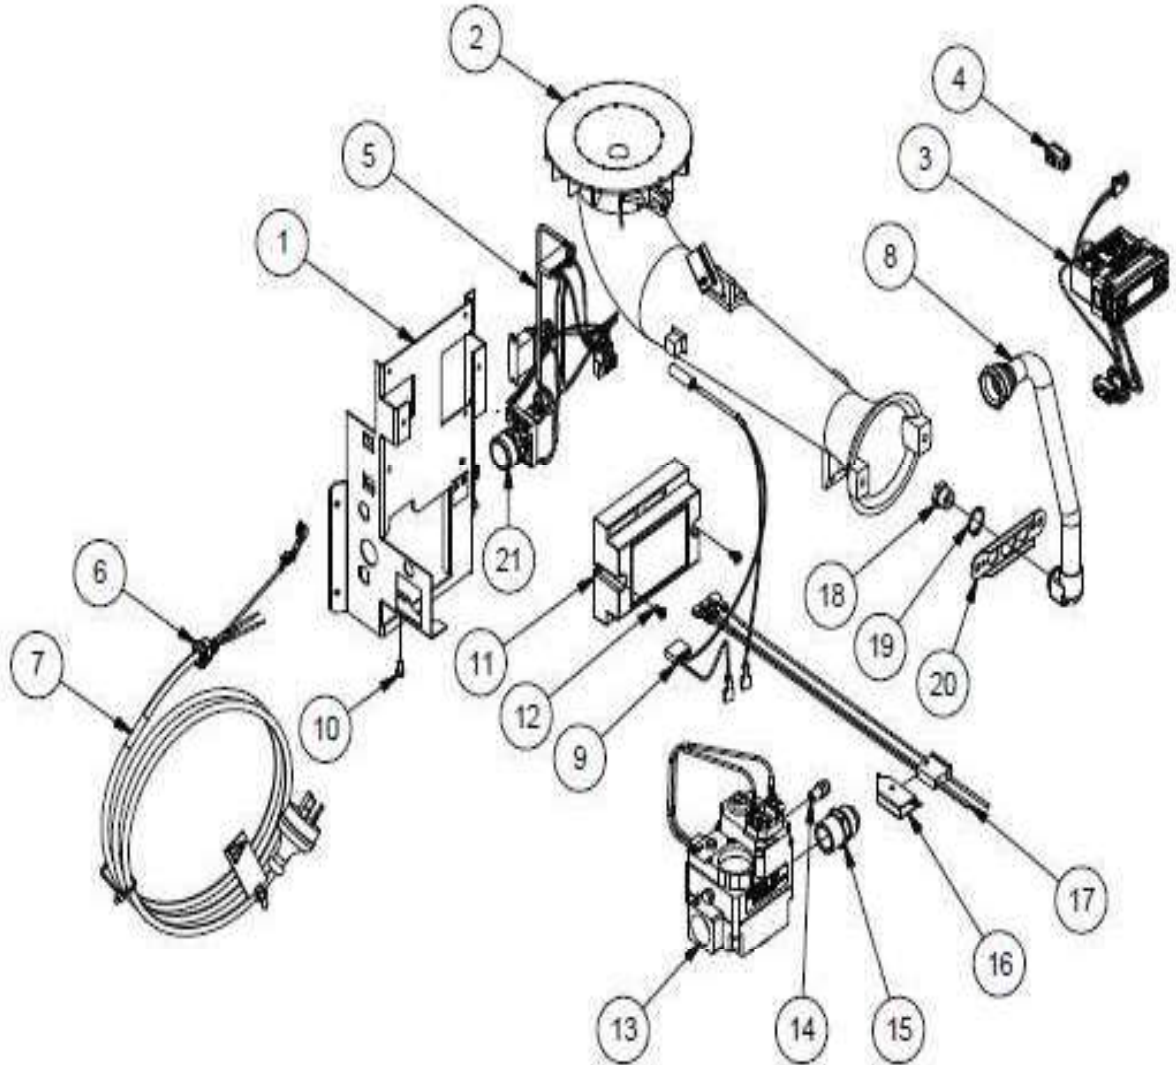

Models 624 & 634 - Burner assembly

Launched July 2020

Spare Parts Manual

Models 624 & 634 - Burner assembly

Launched July 2020

Item	265L	275L	Description		
1	140073	140073	Bracket Gas Control Formed		
2	074513	074507	Burner (Without include HSI, Flame Probe & Igniter holder)		
3	051422	051422	Thermostat		
4	051421	051421	Jumper Wire Assy HD Gas (except 624275)		
5	051424	051424	Wiring Assy HD Gas Ctrl to Thst (Includes reset switch, relay & BMS Socket)		
6	053003	053003	Cord clamp		
7	053165	053165	Cable Electric Plug & Earth Terminal Assy		
8	088221	088222	Burner Feed Pipe		
9	051423	051423	Wiring Assy – Includes ECO		
10	079499	079499	Screw Mounting Gas Control		
11	070532	070532	Control H.S.I P25 NV	Indoor	
	070532	070535		Outdoor	
12	080118	080118	Screw Philips Pan 8 x 3/8 "B" Nibb		
13	079500	079500	Gas valve NG – White Rogers		
	079520	079520	Regulator Spring - Propane		
	079530	079530	Regulator Spring - Natural		
14	079506	079506	Test point spigot		
15	079515	079515	Fitting Brass Flared Union 3/4x3/4		
16	145406	145406	Igniter Bracket		
17	070536	070536	H.S.I igniter and flame probe		
18	073324	-	Main burner injector	Natural Gas	4.80
	-	073318		Natural Gas	6.50
	073379	-		Propane Gas	2.90
	-	073378			3.80
19	-	-	Clip Spring Heavy Duty Gas – Part of item 8		
20	-	-	Burner Endplate HD Gas – Part of item 8		
21	56659096	56659096	Reset Switch		
N/S	088012	088012	Rivet		
	051426	NA	Wiring Power Flue Interlock HD Gas