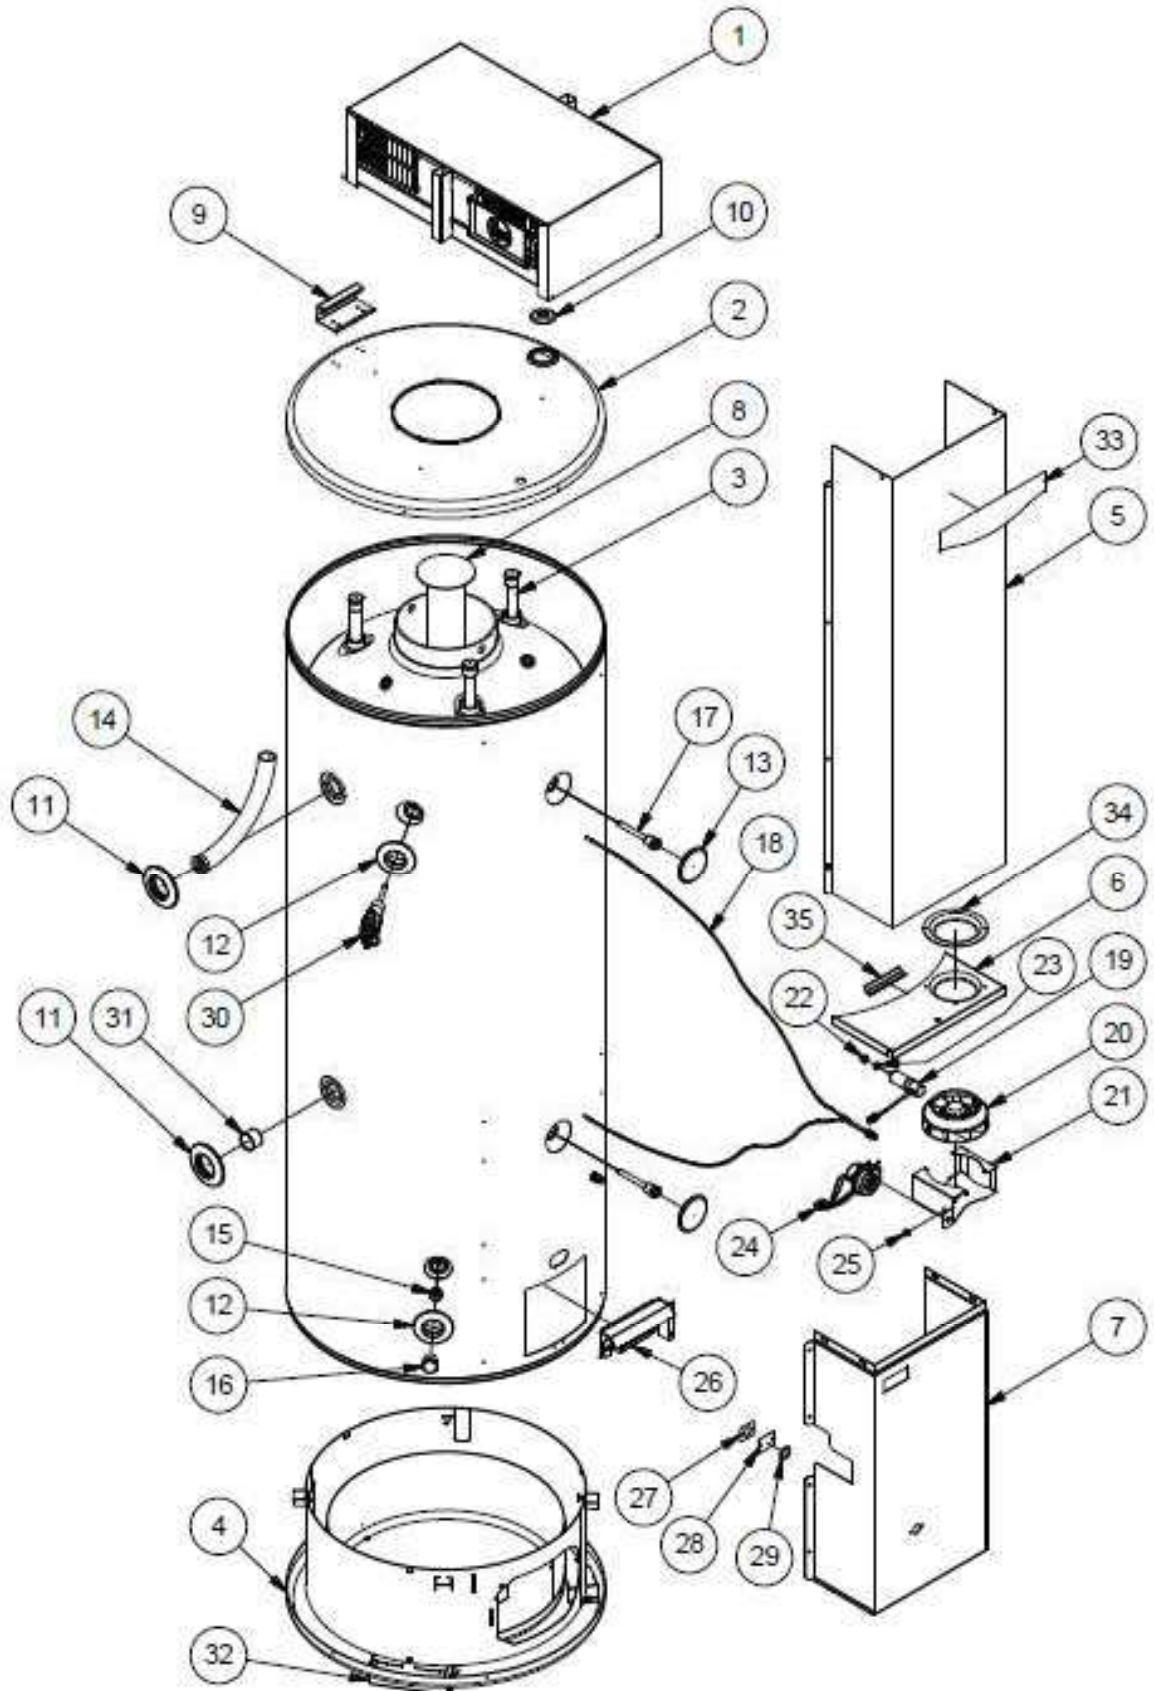

Commercial gas Storage

Model 634275

Exterior 275L

Launched July 2020

Spare Parts Manual

Commercial gas Storage Model 634275 Exterior 275L

Launched July 2020

Item	Part N°	Description	
1	108422	Flue Terminal Assy	
2	140316-1	Jacket Top	
3	221909	Anode	Black
	221924		Blue
	222014		Green
4	108152-1	Jacket Bottom	
5	108298	Air Duct	
6	108099	Cover Top Outdoor LCM	
7	108410	Cover Base LCM	
8	108154	Flue Baffle	
9	108243	Bracket Handgrip	
10	221735	Cover Foam	
11	221406-1	Pipe Seal – Inlet & Outlet	
12	221358-1	Pipe Seal – TPR & Drain	
13	057343	Cover Sensor	
14	220511	Dip Tube 1¼" 190 Long Ryton	
15	229460	Fitting Liner (¾" Noryl)	
16	080147	Fitting Brass Plug ¾	
17	079427	Adaptor – Temperature Sensor Probe	
18	890280	Temperature Sensor set	
	051425	Fan Assy (Includes fan motor, pressure switch, capacitor, wiring and brackets)	
19	NA	Capacitor	
20	056061	Fan Motor & Capacitor	
21	108296	Fan Mount Bracket	
24	056060	Switch - Pressure	
25	080288	Grommet	
26	108603	Heat Shield - 275L	
27	108258	Clamp plate – sight glass	
	088205	Rivet 3.2Dia	
28	080016	Window Insert	
29	087016	Gasket – Viewing window	
30	220604	Valve T&PR ¾ x 1000 HTE715/717	
31	229450	Fitting Liner - Inlet	
32	108107	Foot	
33	120806	Namestrip 260 - 275	
34	051427	Fan Inlet Cone	
35	087068	Seal Edge