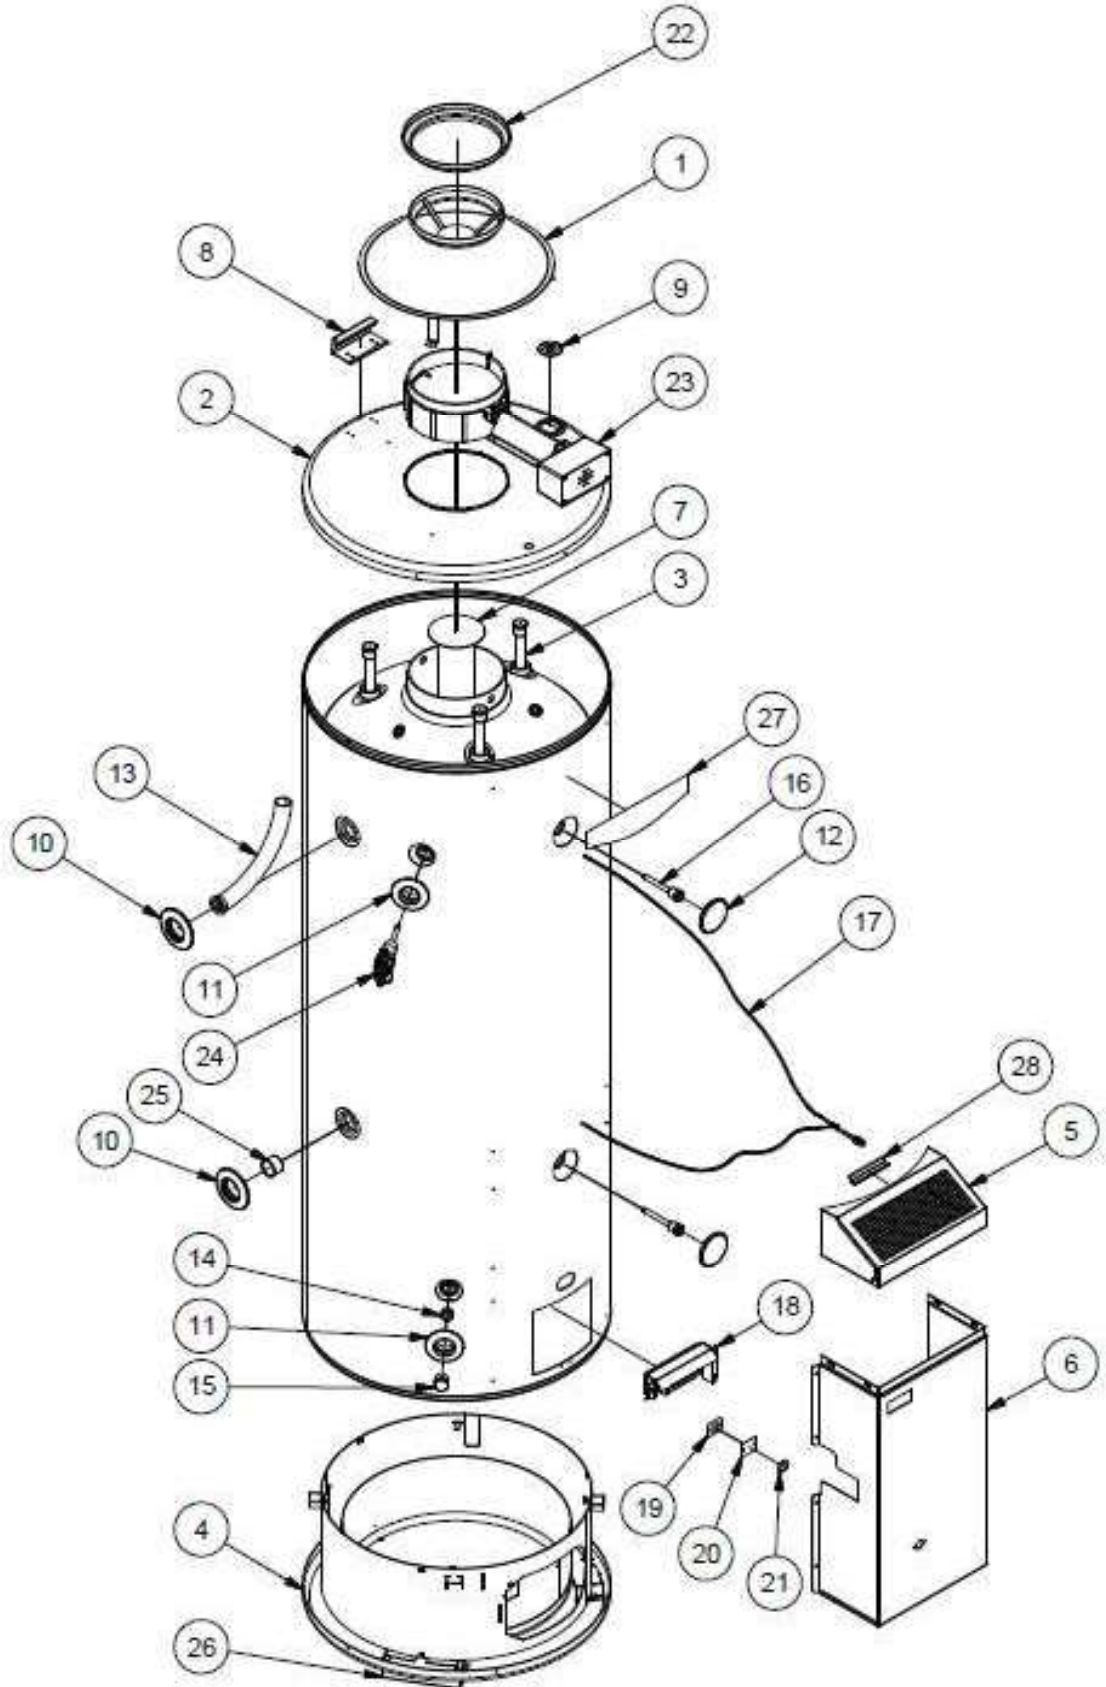

Launched July 2020

Item	Part N°	Description	
1	108422	Flue Terminal Assy	
2	101217-1	Jacket Top	
3	221909	Anode	Black
	221924		Blue
	222014		Green
4	108158-1	Jacket Bottom	
5	108298	Air Duct	
6	108099	Cover Top Outdoor LCM	
7	108410	Cover Base LCM	
8	108243	Bracket Handgrip	
9	221735	Cover Foam	
10	221406-1	Pipe Seal – Inlet & Outlet	
11	221358-1	Pipe Seal – TPR & Drain	
12	057343	Cover Sensor	
13	220511	Dip Tube 1¼” 190 Long Ryton	
14	229460	Fitting Liner (¾” Noryl)	
15	080147	Fitting Brass Plug ¾	
16	079427	Adaptor – Temperature Sensor Probe	
17	890280	Temperature Sensor set	
18	108607	Heat Shield - 265L	
19	108258	Clamp plate – sight glass	
	088205	Rivet 3.2Dia	
20	080016	Window Insert	
21	087016	Gasket – Viewing window	
22	220604	Valve T&PR ¾ x 1000 HTE715/717	
23	229450	Fitting Liner - Inlet	
24	108107	Foot	
25	120806	Namestrip 260 - 275	
26	087068	Seal Edge	

Commercial gas Storage

Model 624275

Interior 275L

Launched July 2020

Spare Parts Manual

Commercial gas Storage Model 624275 Interior 275L

Launched July 2020

Item	Part N°	Description	
1	108145	Draught diverter	
2	101217-1	Jacket Top	
3	221909	Anode	Black
	221924		Blue
	222014		Green
4	108152-1	Jacket Bottom	
5	108411	Cover Top Indoor LCM	
6	108410	Cover Base LCM	
7	108282	Flue Baffle	
8	108243	Bracket Handgrip	
9	221735	Cover Foam	
10	221406-1	Pipe Seal – Inlet & Outlet	
11	221358-1	Pipe Seal – TPR & Drain	
12	057343	Cover Sensor	
13	220511	Dip Tube 1¼" 190 Long Ryton	
14	229460	Fitting Liner (¾" Noryl)	
15	080147	Fitting Brass Plug ¾	
16	079427	Adaptor – Temperature Sensor Probe	
17	890280	Temperature Sensor set	
18	108603	Heat Shield - 275L	
19	108258	Clamp plate – sight glass	
	088205	Rivet 3.2Dia	
20	080016	Window Insert	
21	087016	Gasket – Viewing window	
22	147502	Draught diverter adapter	
23	053045	Flue damper complete	
	890160	Flue damper actuator	
24	220604	Valve T&PR ¾ x 1000 HTE715/717	
25	229450	Fitting Liner - Inlet	
26	108107	Foot	
27	120806	Namestrip 260 - 275	
28	087068	Seal Edge	