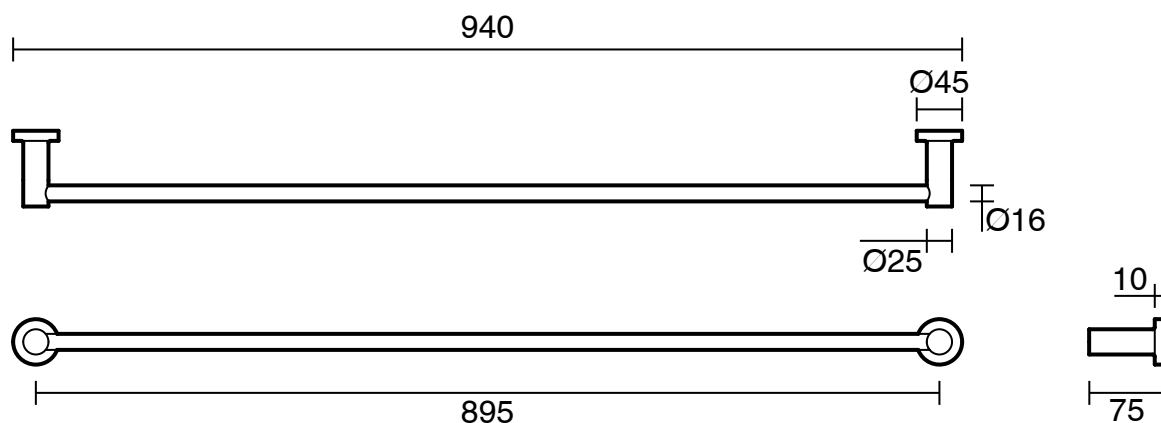

SUSSEX

Sussex Scala Single Towel Rail 900mm LUX PVD Brushed Pure Gold

2267081

SPECIFICATIONS	
Recommended Use	Residential;Commercial
Colour Finish	Brushed Pure Gold
Primary Material	Brass
WARRANTY	
Residential Use (Years)	40
Commercial Use (Years)	10
<i>Please refer to Sussex Warranty page for full Terms and Conditions</i>	