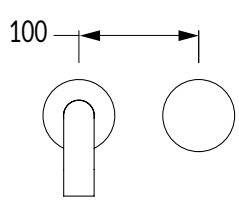

Dimensions are nominal measurements only.

Disclaimer: Products in this specification manual must by regulation be installed by licensed and registered trade people. The manufacturer/distributor reserves the right to vary specifications or delete models from their range without prior notification. Dimensions are nominal measurements only. Dimensions and set-outs listed are correct at time of publication however the manufacturer/distributor takes no responsibility for printing errors.

Published 22/08/2019

To see the complete Milli range go to www.reece.com.au/bathrooms