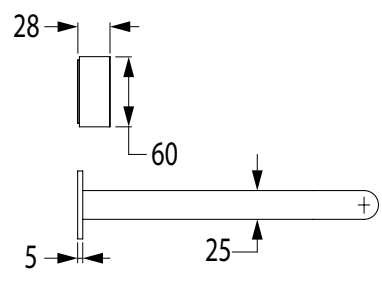

Milli Pure Progressive Bath Mixer System 250mm with Linear Textured Handle

SPECIFICATIONS

Recommended Use	Domestic, Commercial, Hotel
Colour Variation	Chrome, Matte Black, Brushed Nickel, Brushed Gunmetal
Recommended Pressure Range	300 - 500Kpa
Max Continuous Working Pressure	500Kpa
Max Continuous Working Temperature	65 deg. C
Suitable for Storage Tank Hot Water	Yes
Suitable for Continuous Flow Hot Water	Yes
Suitable for Gravity Feed Hot Water	No

WARRANTY

Warranty - Domestic Use	15 Years
Spare Parts	1 Year
Labour	1 Year

Please refer to Warranty Page for full Terms and Conditions

Dimensions are nominal measurements only.

Disclaimer: Products in this specification manual must by regulation be installed by licensed and registered trade people. The manufacturer/distributor reserves the right to vary specifications or delete models from their range without prior notification. Dimensions are nominal measurements only. Dimensions and set-outs listed are correct at time of publication however the manufacturer/distributor takes no responsibility for printing errors.

Published 22/08/2019

To see the complete Milli range go to www.reece.com.au/bathrooms