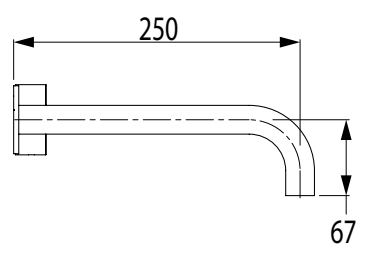

Milli Pure Progressive Bath Mixer System 250mm with Linear Textured Handle

SPECIFICATIONS

Recommended Use	Domestic, Commercial, Hotel
Colour Variation	Chrome, Matte Black, Brushed Nickel, Brushed Gunmetal
Recommended Pressure Range	300 - 500Kpa
Max Continuous Working Pressure	500Kpa
Max Continuous Working Temperature	65 deg. C
Suitable for Storage Tank Hot Water	Yes
Suitable for Continuous Flow Hot Water	Yes
Suitable for Gravity Feed Hot Water	No

WARRANTY

Warranty - Domestic Use	15 Years
Spare Parts	1 Year
Labour	1 Year

Please refer to Warranty Page for full Terms and Conditions

Dimensions are nominal measurements only.

Disclaimer: Products in this specification manual must by regulation be installed by licensed and registered trade people. The manufacturer/distributor reserves the right to vary specifications or delete models from their range without prior notification. Dimensions are nominal measurements only. Dimensions and set-outs listed are correct at time of publication however the manufacturer/distributor takes no responsibility for printing errors.

Published 22/08/2019

To see the complete Milli range go to www.reece.com.au/bathrooms