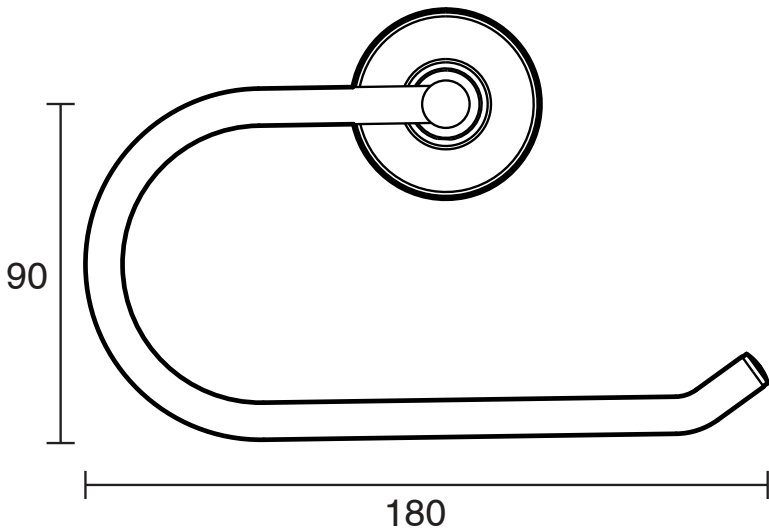

KADO

Kado Era Toilet Roll Holder Brass Gold

9507729

SPECIFICATIONS	
Recommended Use	Domestic, Hotel & Commercial
Colour	Brass Gold
Material	Zinc/Steel
WARRANTY	
Replacement Only - Domestic Use	10 Years
Parts Replacement Only	12 Months
<i>Please refer to Warranty Page for full Terms and Conditions</i>	