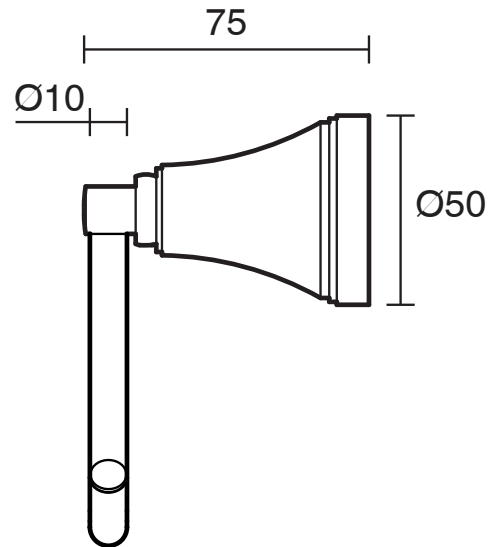

KADO

Kado Era Toilet Roll Holder Brass Gold

9507729

SPECIFICATIONS	
Recommended Use	Domestic, Hotel & Commercial
Colour	Brass Gold
Material	Zinc/Steel
WARRANTY	
Replacement Only - Domestic Use	10 Years
Parts Replacement Only	12 Months
<i>Please refer to Warranty Page for full Terms and Conditions</i>	