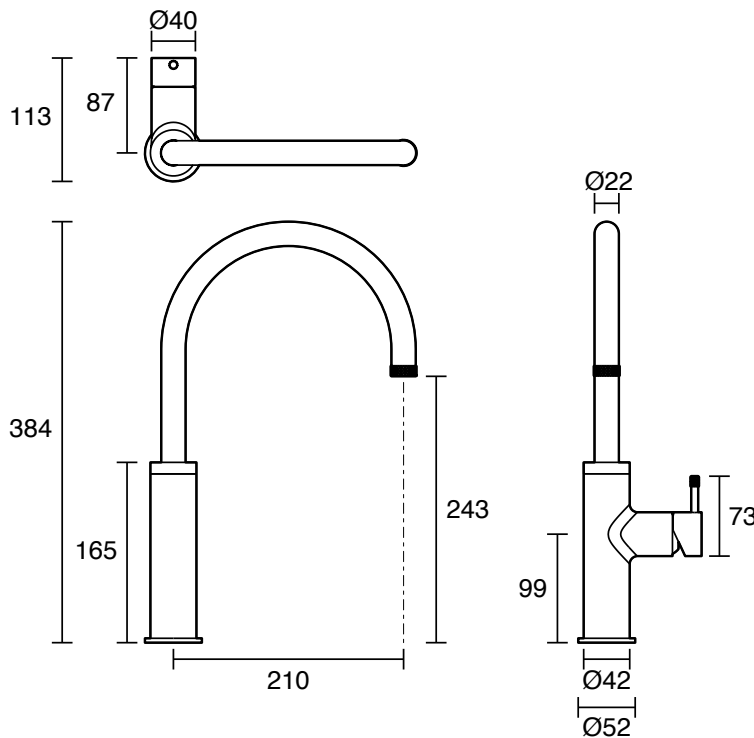

SUSSEX

Sussex Scala Nova Sink Mixer PVD Brushed Gunmetal (5 Star) Lead Free

43172

| SPECIFICATIONS | |
|---|-----------------------------|
| Recommended Use | Residential;Commercial |
| Colour Finish | Brushed Gunmetal |
| Primary Material | Lead Free Brass |
| Recommended Pressure Range | 150 - 500 kPa as per AS3500 |
| Max Continuous Working Temperature (deg C) | 65 |
| Min Continuous Working Temperature (deg C) | 1 |
| WARRANTY | |
| Residential Use (Years) | 40 |
| Commercial Use (Years) | 10 |
| <i>Please refer to Sussex Warranty page for full Terms and Conditions</i> | |

Disclaimer: Products in this specification manual must by regulation be installed by licensed and registered trade people. The manufacturer/distributor reserves the right to vary specifications or delete models from their range without prior notification. Dimensions are nominal measurements only. Dimensions and set-outs listed are correct at time of publication however the manufacturer/distributor takes no responsibility for printing errors.