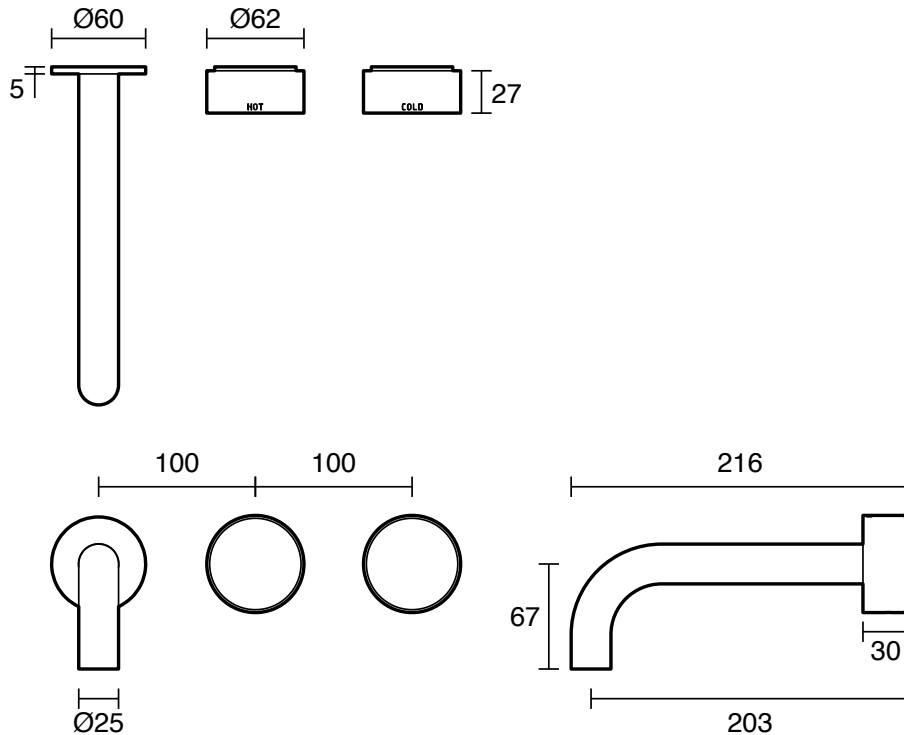

SUSSEX

Sussex Pure Elemental Wall Bath Hostess System 200mm PVD Matte Black

43854

SPECIFICATIONS

Recommended Use	Residential;Commercial
Colour Finish	Matte Black
Primary Material	Brass
Recommended Pressure Range	150 - 500 kPa as per AS3500
Max Continuous Working Temperature (deg C)	65
Min Continuous Working Temperature (deg C)	1

WARRANTY

Residential Use (Years)	40
Commercial Use (Years)	10

Please refer to Sussex Warranty page for full Terms and Conditions

Dimensions are nominal measurements only.

CLEANING RECOMMENDATIONS:

We recommend the use of soapy water or approved cleaners. This product should not be cleaned with abrasive materials. Damage caused by any improper treatment is not covered by the product warranty. Refer to Warranty Conditions

Disclaimer: Products in this specification manual must by regulation be installed by licensed and registered trade people. The manufacturer/distributor reserves the right to vary specifications or delete models from their range without prior notification. Dimensions are nominal measurements only. Dimensions and set-outs listed are correct at time of publication however the manufacturer/distributor takes no responsibility for printing errors.

Published 01/04/2026

To see the complete Sussex range go to www.reece.com.au