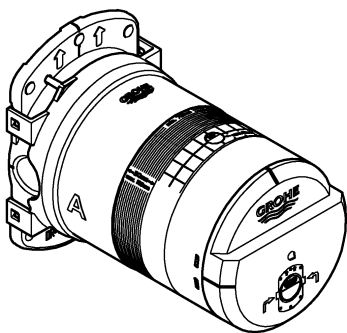

RAINSHOWER
UNIVERSAL ROUGH-IN BOX
MODEL #26484000

Pure Freude
an Wasser

Product Specifications

Product Description:

Rainshower

Universal rough-in box

For overhead head shower set 26481000 Ceiling shower &

26479000 Wall shower

2 inlets, 1/2"

Installation depth 75-105 mm

Connection unit in DR brass

Stable build-in box and protective cover

Leak proof housing

Wall gasket

Integrated flushing plug

Shower trimset sold separately