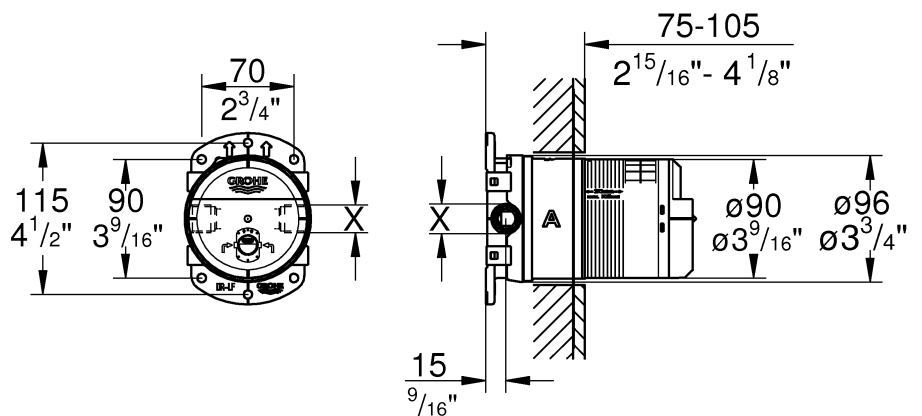

RAINSHOWER
UNIVERSAL ROUGH-IN BOX
MODEL #26484000

Pure Freude
an Wasser

Product Specifications

Product Description:

Rainshower

Universal rough-in box

For overhead head shower set 26481000 Ceiling shower &

26479000 Wall shower

2 inlets, 1/2"

Installation depth 75-105 mm

Connection unit in DR brass

Stable build-in box and protective cover

Leak proof housing

Wall gasket

Integrated flushing plug

Shower trimset sold separately