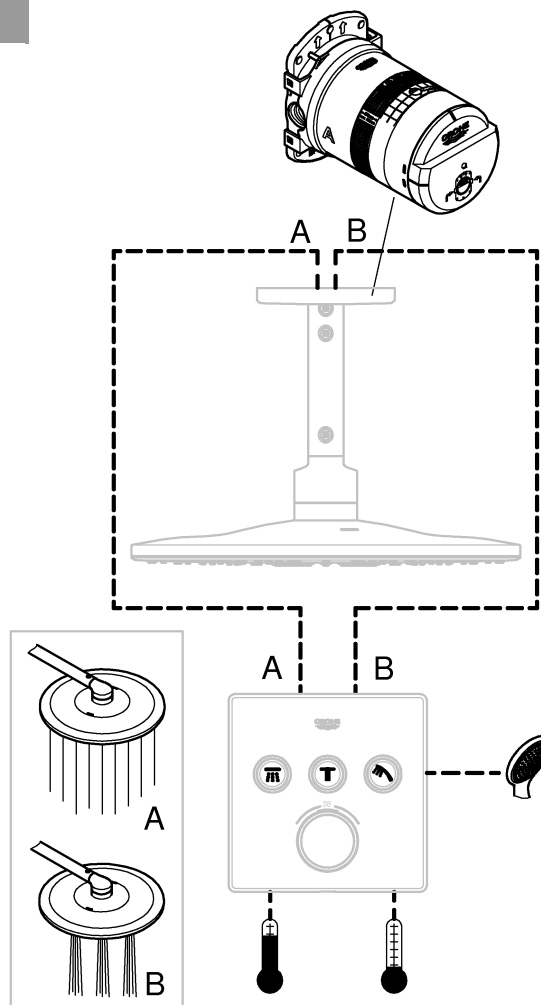

26479000 Wall shower

2 inlets, 1/2"

Installation depth 75-105 mm

Connection unit in DR brass

Stable build-in box and protective cover

Leak proof housing

Wall gasket

Integrated flushing plug

Shower trimset sold separately

1

1

6

7

8

9

1

Suitable for High Pressure applications 150kPa – 500kPa

Care must be taken by the installing tradesperson to ensure connecting threads do not damage the flow controller when installing this product.

The installation tradesperson must ensure they install this product in accordance with AS/NZS 3500 and all other relating AS/NZS regulations that apply to the installation of this product.