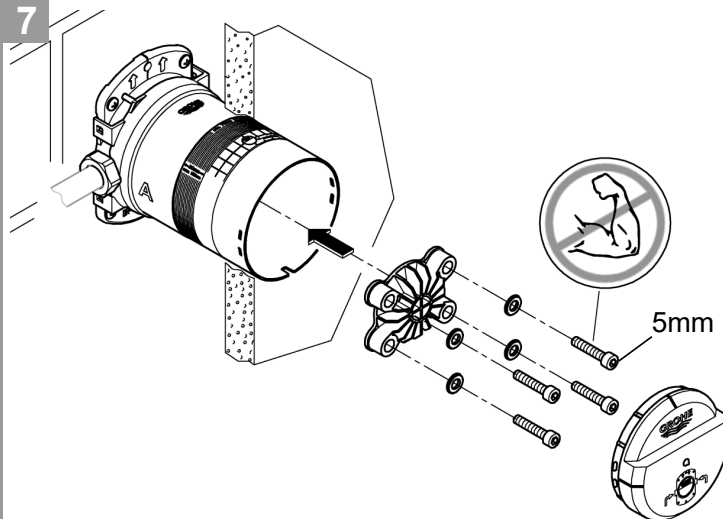

26479000 Wall shower

2 inlets, 1/2"

Installation depth 75-105 mm

Connection unit in DR brass

Stable build-in box and protective cover

Leak proof housing

Wall gasket

Integrated flushing plug

Shower trimset sold separately

1

1

6

7

8

9

1

Suitable for High Pressure applications 150kPa – 500kPa

Care must be taken by the installing tradesperson to ensure connecting threads do not damage the flow controller when installing this product.

The installation tradesperson must ensure they install this product in accordance with AS/NZS 3500 and all other relating AS/NZS regulations that apply to the installation of this product.