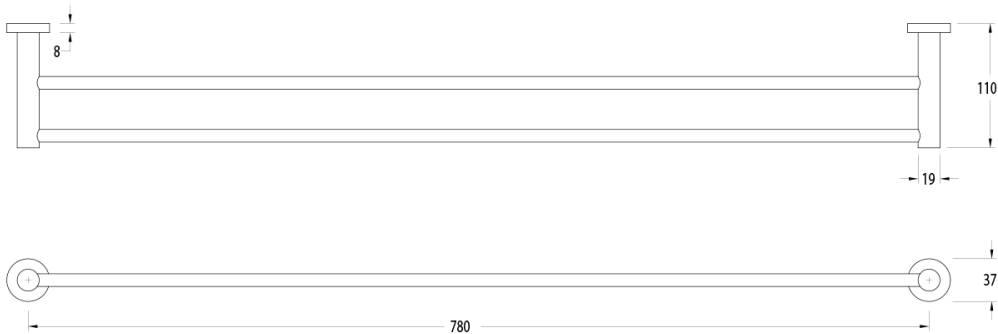

Milli Mood Edit Double Towel Rail 780mm PVD Brushed Nickel

9511597

SPECIFICATIONS

Recommended Use	Domestic, Hotel & Commercial
Colour	Brushed Nickel
Material	DR Brass

WARRANTY

Replacement Only - Domestic Use 15 Years

Please refer to Warranty Page for full Terms and Conditions

Dimensions are nominal measurements only.

CLEANING RECOMMENDATIONS:

We recommend the use of soapy water or approved cleaners. This product should not be cleaned with abrasive materials. Damage caused by any improper treatment is not covered by the product warranty. Refer to Warranty Conditions

Disclaimer: Products in this specification manual must by regulation be installed by licensed and registered trade people. The manufacturer/distributor reserves the right to vary specifications or delete models from their range without prior notification. Dimensions are nominal measurements only. Dimensions and set-outs listed are correct at time of publication however the manufacturer/distributor takes no responsibility for printing errors.

Published 28/03/2022

To see the complete Milli range go to
www.reece.com.au