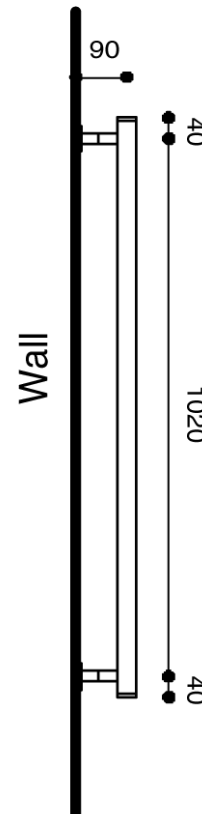

Milli Mood Edit Heated Towel Rail 800 x 1100mm Matte Black

2299548

SPECIFICATIONS

Recommended Use	Domestic, Hotel & Commercial
Colour	Matte Black
Material	Copper Tube with Brass Fittings
Electrical Connection	Plug-in or Hardwired
Electrical Connection Position	Bottom Left or Right
Heating Method	Water Filled
Power Wattage	150 W
Voltage	240v
IP Rating	IPX3 Plug In. IPX5 Hardwired.

WARRANTY

Warranty - Domestic Use	10 Years
Spare Parts & Labour	12 Months

Please refer to Warranty Page for full Terms and Conditions

Dimensions are nominal measurements only.

CLEANING RECOMMENDATIONS:

We recommend the use of a soft dry cloth. This product should not be cleaned with abrasive materials or cleaning agents. Damage caused by improper treatment is not covered by the product warranty - refer to warranty conditions.

Disclaimer: Products in this specification manual must by regulation be installed by licensed and registered trade people. The manufacturer/distributor reserves the right to vary specifications or delete models from their range without prior notification. Dimensions are nominal measurements only. Dimensions and set-outs listed are correct at time of publication however the manufacturer/distributor takes no responsibility for printing errors.

Published 22/02/2022

To see the complete Milli range go to www.reece.com.au/bathrooms