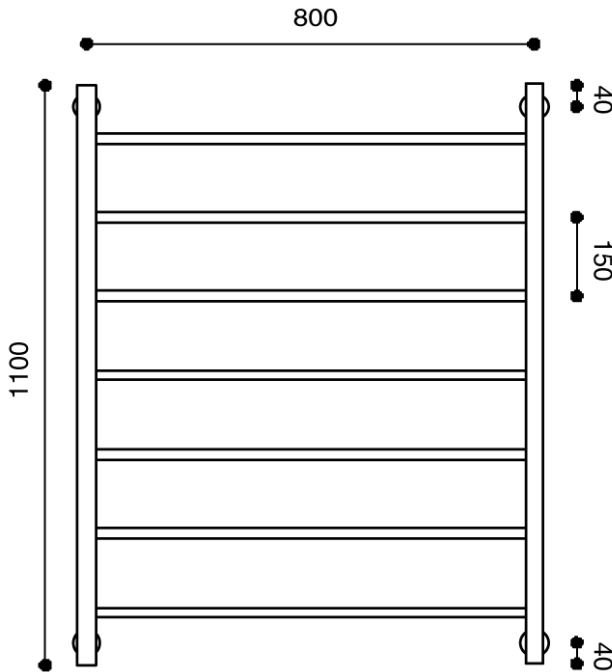

Milli Mood Edit Heated Towel Rail 800 x 1100mm Matte Black

2299548

SPECIFICATIONS

Recommended Use	Domestic, Hotel & Commercial
Colour	Matte Black
Material	Copper Tube with Brass Fittings
Electrical Connection	Plug-in or Hardwired
Electrical Connection Position	Bottom Left or Right
Heating Method	Water Filled
Power Wattage	150 W
Voltage	240v
IP Rating	IPX3 Plug In. IPX5 Hardwired.

WARRANTY

Warranty - Domestic Use	10 Years
Spare Parts & Labour	12 Months

Please refer to Warranty Page for full Terms and Conditions

Dimensions are nominal measurements only.

CLEANING RECOMMENDATIONS:

We recommend the use of a soft dry cloth. This product should not be cleaned with abrasive materials or cleaning agents. Damage caused by improper treatment is not covered by the product warranty - refer to warranty conditions.

Disclaimer: Products in this specification manual must by regulation be installed by licensed and registered trade people. The manufacturer/distributor reserves the right to vary specifications or delete models from their range without prior notification. Dimensions are nominal measurements only. Dimensions and set-outs listed are correct at time of publication however the manufacturer/distributor takes no responsibility for printing errors.

Published 22/02/2022

To see the complete Milli range go to www.reece.com.au/bathrooms