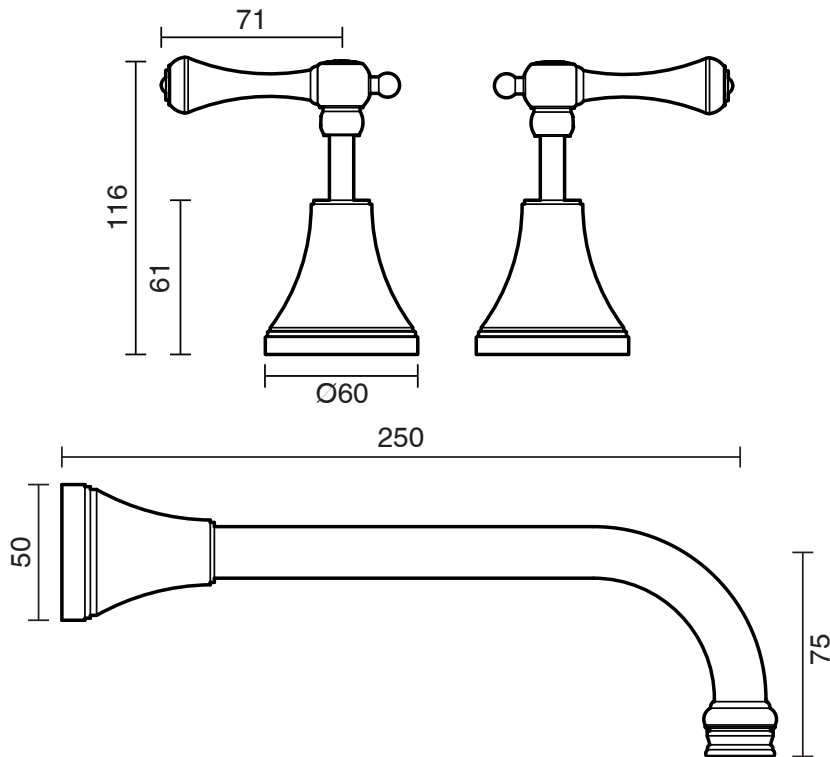

KADO

Kado Era Wall Basin Set 250mm Lever Handle Chrome (5 Star)

9508842

SPECIFICATIONS

Recommended Use	Domestic, Hotel & Commercial
Colour	Chrome
Finish	Polished
Material	DR Brass
Recommended Pressure Range	150 - 500 kPa
Maximum Continuous Working Temperature	80 deg C
Suitable for Storage Tank Hot Water	Yes
Suitable for Continuous Flow Hot Water	Yes
Suitable for Gravity Feed Hot Water	No

WARRANTY

Warranty - Domestic Use	10 Years
Spare Parts & Labour	12 Months

Please refer to Warranty Page for full Terms and Conditions

Dimensions are nominal measurements only.

CLEANING RECOMMENDATIONS:

We recommend the use of soapy water or approved cleaners. This product should not be cleaned with abrasive materials. Damage caused by any improper treatment is not covered by the product warranty. Refer to Warranty Conditions

Disclaimer: Products in this specification manual must by regulation be installed by licensed and registered trade people. The manufacturer/distributor reserves the right to vary specifications or delete models from their range without prior notification. Dimensions are nominal measurements only. Dimensions and set-outs listed are correct at time of publication however the manufacturer/distributor takes no responsibility for printing errors.

Published 12/10/2023

To see the complete Kado range go to www.reece.com.au