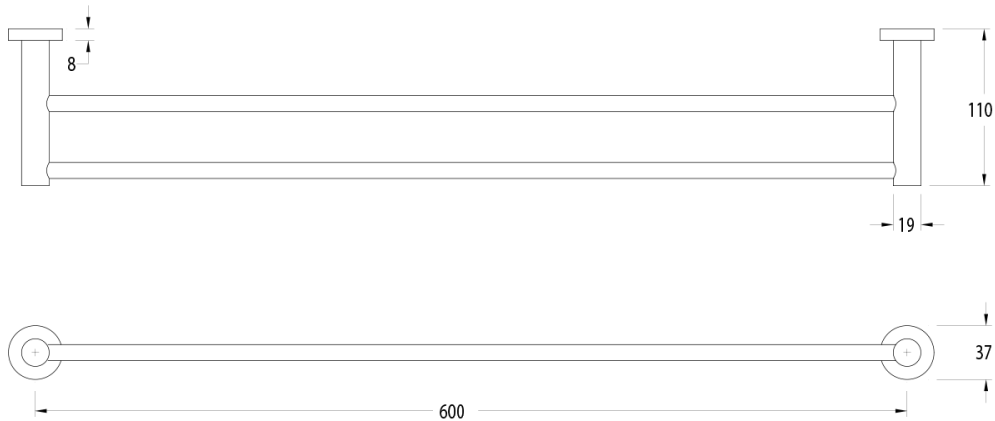

Milli Mood Edit Double Towel Rail 600mm PVD Matte Black

9511410

SPECIFICATIONS

Recommended Use	Domestic, Hotel & Commercial
Colour	Matte Black
Material	DR Brass

WARRANTY

Replacement Only - Domestic Use 15 Years

Please refer to Warranty Page for full Terms and Conditions

Dimensions are nominal measurements only.

CLEANING RECOMMENDATIONS:

We recommend the use of soapy water or approved cleaners. This product should not be cleaned with abrasive materials. Damage caused by any improper treatment is not covered by the product warranty. Refer to Warranty Conditions

Disclaimer: Products in this specification manual must by regulation be installed by licensed and registered trade people. The manufacturer/distributor reserves the right to vary specifications or delete models from their range without prior notification. Dimensions are nominal measurements only. Dimensions and set-outs listed are correct at time of publication however the manufacturer/distributor takes no responsibility for printing errors.

Published 28/03/2022

To see the complete Milli range go to
www.reece.com.au