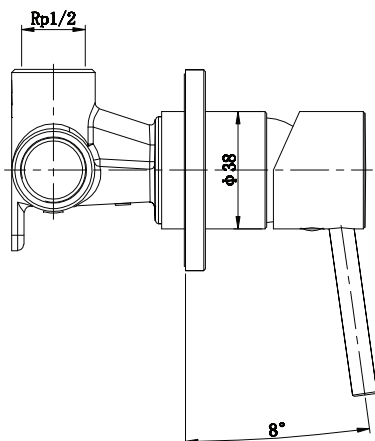

mizu

Mizu Drift MK2 Shower Mixer Kit Matte Black

9510601

SPECIFICATIONS

Recommended Use	Domestic, Hotel & Commercial
Colour	Matte Black
Finish	Matte
Body Material	DR Brass
Recommended Pressure Range	150 - 500 kPa
Maximum Continuous Working Temperature	65 deg C
Suitable for Storage Tank Hot Water	Yes
Suitable for Continuous Flow Hot Water	Yes
Suitable for Gravity Feed Hot Water	No

WARRANTY

Warranty - Domestic Use	10 Years
Spare Parts & Labour	12 Months

Please refer to Warranty Page for full Terms and Conditions

Dimensions are nominal measurements only.

CLEANING RECOMMENDATIONS:

We recommend the use of soapy water or approved cleaners. This product should not be cleaned with abrasive materials. Damage caused by any improper treatment is not covered by the product warranty. Refer to Warranty Conditions

Disclaimer: Products in this specification manual must by regulation be installed by licensed and registered trade people. The manufacturer/distributor reserves the right to vary specifications or delete models from their range without prior notification. Dimensions are nominal measurements only. Dimensions and set-outs listed are correct at time of publication however the manufacturer/distributor takes no responsibility for printing errors.

Published 20/10/2021

To see the complete Mizu range go to www.reece.com.au