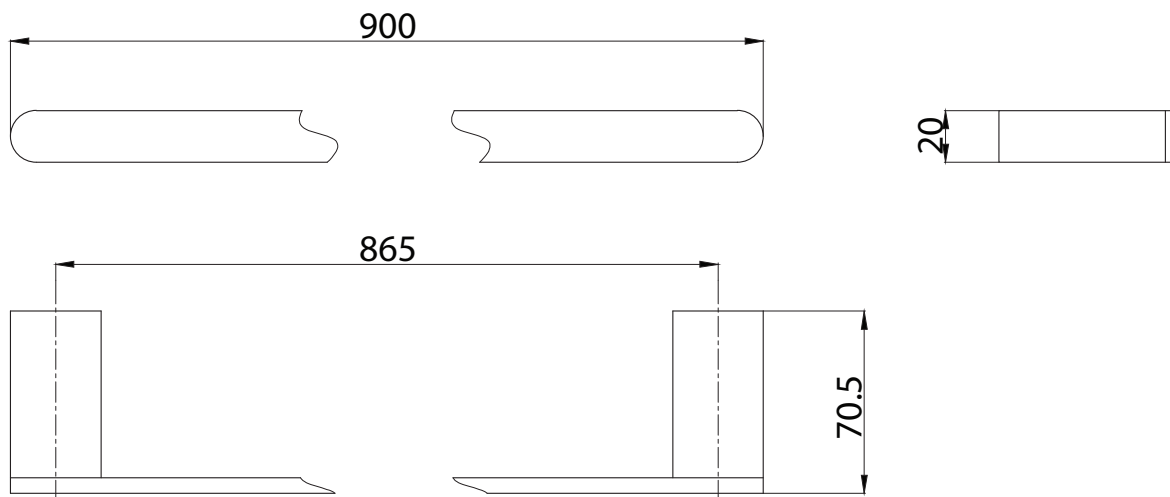

mizu

Mizu Soothe Single Towel Rail 900mm Matte Black

2268110

SPECIFICATIONS

Recommended Use	Domestic, Hotel and Commercial
Colour	Matte Black
Material	Zinc Alloy/Brass

WARRANTY

Domestic Use Replacement Only 10 Years

Please refer to Warranty Page for full Terms and Conditions

Dimensions are nominal measurements only.

CLEANING RECOMMENDATIONS:

We recommend the use of soapy water or approved cleaners. This product should not be cleaned with abrasive materials. Damage caused by any improper treatment is not covered by the product warranty. Refer to Warranty Conditions

Disclaimer: Products in this specification manual must by regulation be installed by licensed and registered trade people. The manufacturer/distributor reserves the right to vary specifications or delete models from their range without prior notification. Dimensions are nominal measurements only. Dimensions and set-outs listed are correct at time of publication however the manufacturer/distributor takes no responsibility for printing errors.

Published 30/08/2020

To see the complete Mizu range go to
www.reece.com.au