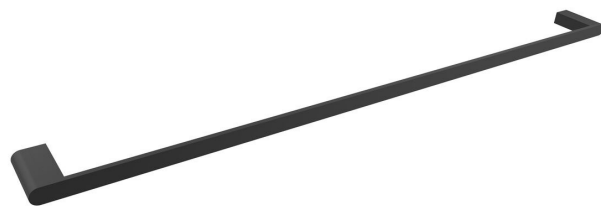

mizu

Mizu Soothe Single Towel Rail 900mm Matte Black

2268110

SPECIFICATIONS

Recommended Use	Domestic, Hotel and Commercial
Colour	Matte Black
Material	Zinc Alloy/Brass

WARRANTY

Domestic Use Replacement Only 10 Years

Please refer to Warranty Page for full Terms and Conditions

Dimensions are nominal measurements only.

CLEANING RECOMMENDATIONS:

We recommend the use of soapy water or approved cleaners. This product should not be cleaned with abrasive materials. Damage caused by any improper treatment is not covered by the product warranty. Refer to Warranty Conditions

Disclaimer: Products in this specification manual must by regulation be installed by licensed and registered trade people. The manufacturer/distributor reserves the right to vary specifications or delete models from their range without prior notification. Dimensions are nominal measurements only. Dimensions and set-outs listed are correct at time of publication however the manufacturer/distributor takes no responsibility for printing errors.

Published 30/08/2020

To see the complete Mizu range go to
www.reece.com.au