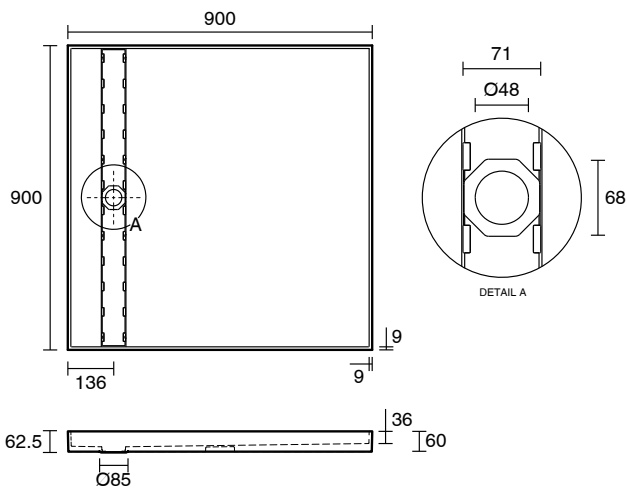

Posh Solus Tile Over Shower Tray with 860mm Long Rear Matte Black Tile Insert Channel Suits Tiles 9mm and up (For 2 Wall / Corner Install) 900mm x 900mm

9512247

SPECIFICATIONS

Recommended Use	Domestic, Hotel & Commercial
Shower Base Colour	Grey
Shower Base Material	SMC
Shower Grate Material	Stainless Steel (316 Grade)
Waste Position	Centre Rear
Shower Base Waste Size	50 mm
Weight of Shower Base	20 kg
Usage	Corner Install

WARRANTY

Warranty - Domestic Use	10 Years
Spare Parts & Labour	12 Months

Please refer to Warranty Page for full Terms and Conditions

Dimensions are nominal measurements only.

CLEANING RECOMMENDATIONS:

We recommend the use of soapy water or approved cleaners. This product should not be cleaned with abrasive materials. Damage caused by any improper treatment is not covered by the product warranty. Refer to Warranty Conditions

Disclaimer: Products in this specification manual must by regulation be installed by licensed and registered trade people. The manufacturer/distributor reserves the right to vary specifications or delete models from their range without prior notification. Dimensions are nominal measurements only. Dimensions and set-outs listed are correct at time of publication however the manufacturer/distributor takes no responsibility for printing errors.

Published 31/07/2023

To see the complete Posh range go to
www.reece.com.au