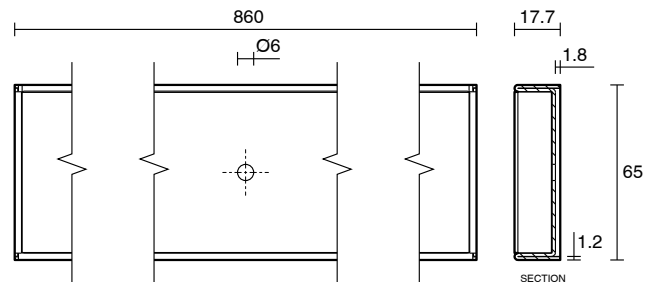

Posh Solus Tile Over Shower Tray with 860mm Long Rear Matte Black Tile Insert Channel Suits Tiles 9mm and up (For 2 Wall / Corner Install) 900mm x 900mm

9512247

SPECIFICATIONS

Recommended Use	Domestic, Hotel & Commercial
Shower Base Colour	Grey
Shower Base Material	SMC
Shower Grate Material	Stainless Steel (316 Grade)
Waste Position	Centre Rear
Shower Base Waste Size	50 mm
Weight of Shower Base	20 kg
Usage	Corner Install

WARRANTY

Warranty - Domestic Use	10 Years
Spare Parts & Labour	12 Months

Please refer to Warranty Page for full Terms and Conditions

Dimensions are nominal measurements only.

CLEANING RECOMMENDATIONS:

We recommend the use of soapy water or approved cleaners. This product should not be cleaned with abrasive materials. Damage caused by any improper treatment is not covered by the product warranty. Refer to Warranty Conditions

Disclaimer: Products in this specification manual must by regulation be installed by licensed and registered trade people. The manufacturer/distributor reserves the right to vary specifications or delete models from their range without prior notification. Dimensions are nominal measurements only. Dimensions and set-outs listed are correct at time of publication however the manufacturer/distributor takes no responsibility for printing errors.

Published 31/07/2023

To see the complete Posh range go to
www.reece.com.au