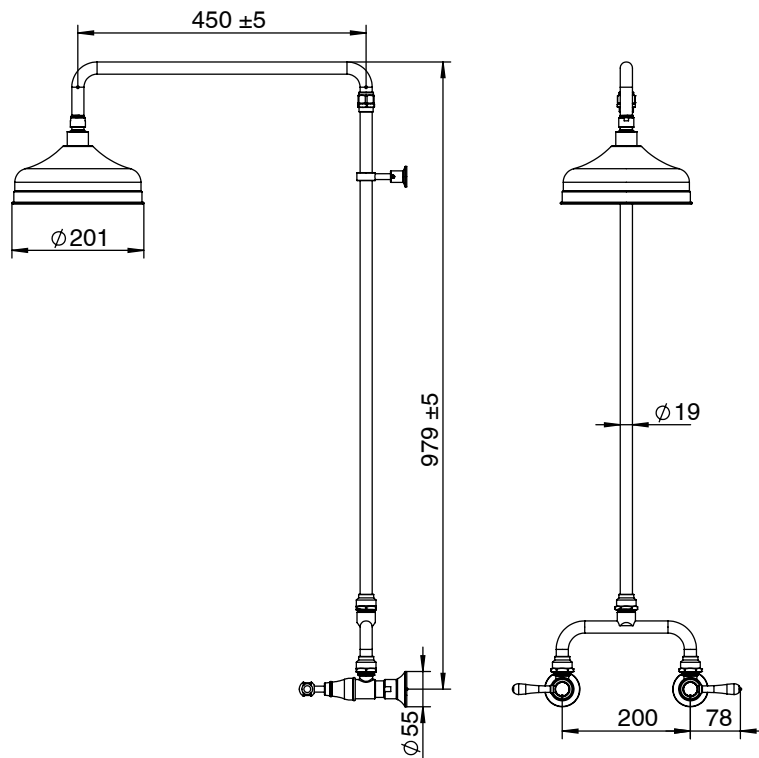

Milli Monument Edit Exposed Shower Set Lever Handles Brushed Nickel (3 Star)

4204505

SPECIFICATIONS

Recommended Use	Domestic, Hotel & Commercial
Colour	Brushed Nickel
Finish	Brushed
Material	DR Brass
Recommended Pressure Range	150 - 500 kPa
Maximum Continuous Working Temperature	80 deg C
Suitable for Storage Tank Hot Water	Yes
Suitable for Continuous Flow Hot Water	Yes
Suitable for Gravity Feed Hot Water	No

WARRANTY

Warranty - Domestic Use	15 Years
Spare Parts & Labour	12 Months

Please refer to Warranty Page for full Terms and Conditions

Dimensions are nominal measurements only.

CLEANING RECOMMENDATIONS:

We recommend the use of soapy water or approved cleaners. This product should not be cleaned with abrasive materials. Damage caused by any improper treatment is not covered by the product warranty. Refer to Warranty Conditions

Disclaimer: Products in this specification manual must by regulation be installed by licensed and registered trade people. The manufacturer/distributor reserves the right to vary specifications or delete models from their range without prior notification. Dimensions are nominal measurements only. Dimensions and set-outs listed are correct at time of publication however the manufacturer/distributor takes no responsibility for printing errors.

Published 05/10/2022

To see the complete Milli range go to www.reece.com.au