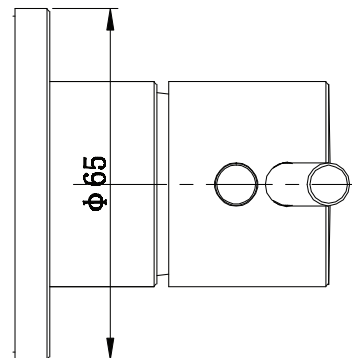

## Mizu Drift MK2 Shower Mixer Trimset Brushed Nickel

2263863

| SPECIFICATIONS   |                                |
|--|--------------------------------|
| Recommended Use  | Domestic, hotel and commercial |
| Colour   | Brushed Nickel                 |
| Material   | Brass                          |
| Cartridge Type   | Ceramic Disc                   |
| Recommended Pressure Range   | 150-500kPa                     |
| Max Continuous Working Pressure                                    | 1000kPa                        |
| Max Continuous Working Temperature                                 | 65 deg C                       |
| Suitable for Storage Tank Hot Water                                | Yes                            |
| Suitable for Continuous Flow Hot Water                             | Yes                            |
| Suitable for Gravity Feed Hot Water                                | No                             |
| WARRANTY   |                                |
| Warranty - Domestic Use  | 10 Years                       |
| Spare Parts & Labour   | 12 Months                      |
| <i>Please refer to Warranty Page for full Terms and Conditions</i> |                                |

The Mizu MK2 Shower Mixer Trim Set allows you to install the Universal Inwall Body at installation rough-in stage, then leave the tapware trim set colour choice for later.

Dimensions are nominal measurements only.