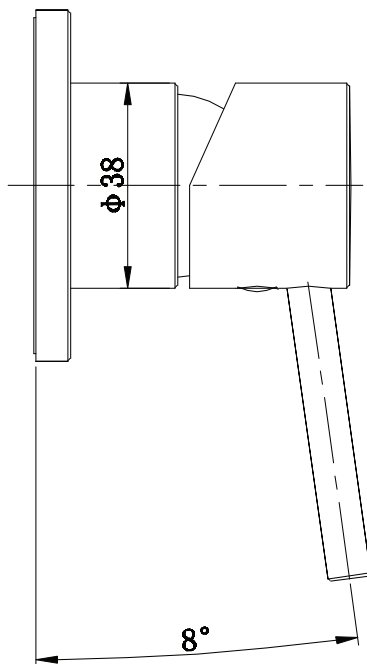

## Mizu Drift MK2 Shower Mixer Trimset Brushed Nickel

2263863

| SPECIFICATIONS   |                                |
|--|--------------------------------|
| Recommended Use  | Domestic, hotel and commercial |
| Colour   | Brushed Nickel                 |
| Material   | Brass                          |
| Cartridge Type   | Ceramic Disc                   |
| Recommended Pressure Range   | 150-500kPa                     |
| Max Continuous Working Pressure                                    | 1000kPa                        |
| Max Continuous Working Temperature                                 | 65 deg C                       |
| Suitable for Storage Tank Hot Water                                | Yes                            |
| Suitable for Continuous Flow Hot Water                             | Yes                            |
| Suitable for Gravity Feed Hot Water                                | No                             |
| WARRANTY   |                                |
| Warranty - Domestic Use  | 10 Years                       |
| Spare Parts & Labour   | 12 Months                      |
| <i>Please refer to Warranty Page for full Terms and Conditions</i> |                                |

The Mizu MK2 Shower Mixer Trim Set allows you to install the Universal Inwall Body at installation rough-in stage, then leave the tapware trim set colour choice for later.

Dimensions are nominal measurements only.