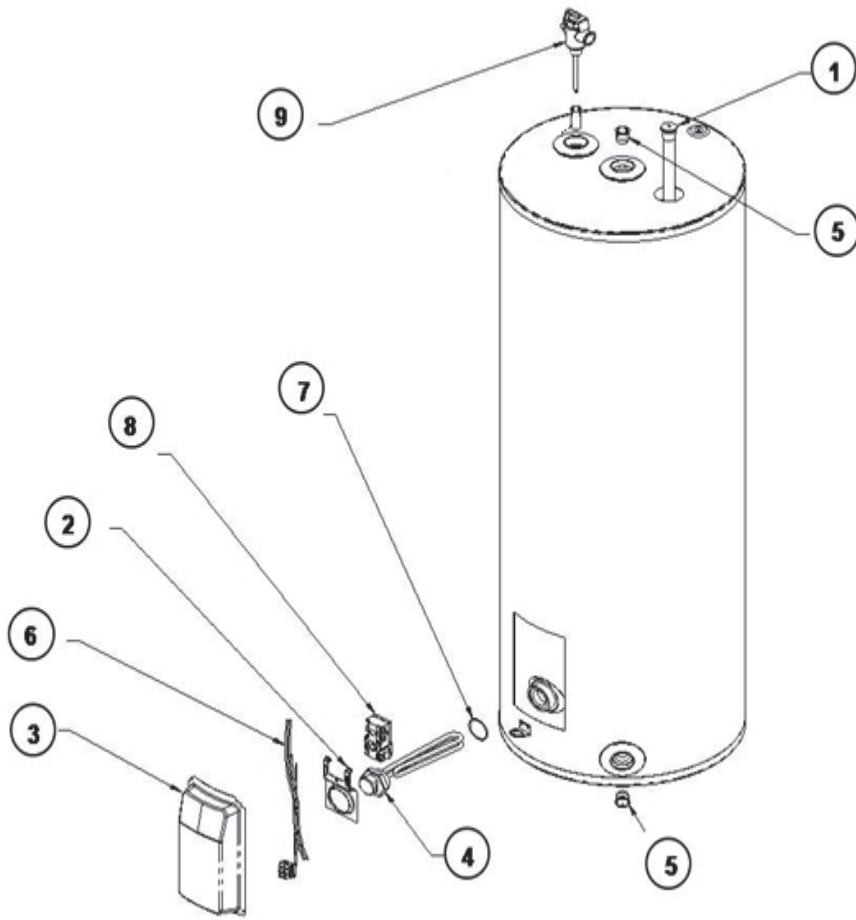

MP VE

Prewired models 31204515 - 31230055

Item	Part No.	Description	Item	Part No.	Description
1	11004	Anode (Black) 1125mm	4	320163	Element 3.0kW tin plated (old 14321)
	11086	Anode (Black) 1302mm		320165	Element 5.0kW tin plated (old 14322)
	11085	Anode (Black) 1480mm	5	316209	Fitting Liner ¾"x 25mm
	11011	Anode (Black) 364mm	6	13197	Wiring loom suitable for up to 3kW
	11000	Anode (Black) 794mm		317293	Wiring loom suitable for 5kW
	11009	Anode (Black) 929mm	7	10908	Element O-ring
2	11599	Thermostat clamp	8	10975	R/Shaw T/tat ST1204113 15-45L
3	314165	Thermostat cover deep		315825	R/Shaw T/stat ST1203133 70-350L
	316466	Thermostat cover slim	9	90423	TPRV HTE55-2 850kPa ½"
4	320161	Element 1.5kW (old 14319)		11116	TPRV HT55 1000kPa ½"
	320162	Element 2.0kW tin plated (old 14320)		11003	TPRV HT553 1400kPa ½"