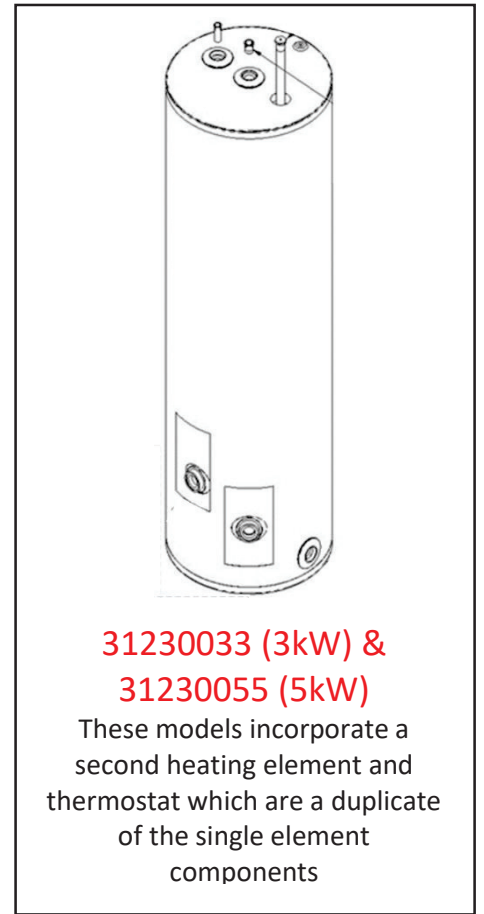

MP VE

Prewired models 31204515 - 31230055

Item	Part No.	Description	Item	Part No.	Description
1	11004	Anode (Black) 1125mm	4	320163	Element 3.0kW tin plated (old 14321)
	11086	Anode (Black) 1302mm		320165	Element 5.0kW tin plated (old 14322)
	11085	Anode (Black) 1480mm	5	316209	Fitting Liner ¾"x 25mm
	11011	Anode (Black) 364mm	6	13197	Wiring loom suitable for up to 3kW
	11000	Anode (Black) 794mm		317293	Wiring loom suitable for 5kW
	11009	Anode (Black) 929mm	7	10908	Element O-ring
2	11599	Thermostat clamp	8	10975	R/Shaw T/tat ST1204113 15-45L
3	314165	Thermostat cover deep		315825	R/Shaw T/stat ST1203133 70-350L
	316466	Thermostat cover slim	9	90423	TPRV HTE55-2 850kPa ½"
4	320161	Element 1.5kW (old 14319)		11116	TPRV HT55 1000kPa ½"
	320162	Element 2.0kW tin plated (old 14320)		11003	TPRV HT553 1400kPa ½"