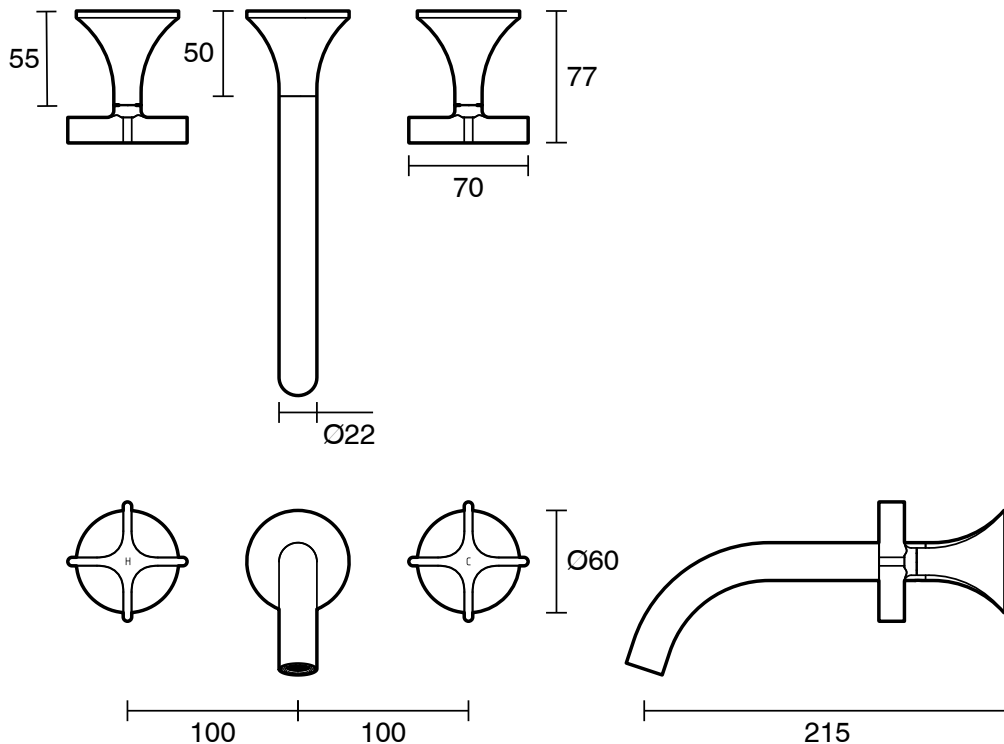

SUSSEX

Sussex Oria Cross Wall Basin Set 215mm Chrome (5 Star)

2266324

SPECIFICATIONS	
Recommended Use	Residential;Commercial
Colour Finish	Polished Chrome
Primary Material	DR Brass
Recommended Pressure Range	150 - 500 kPa as per AS3500
Max Continuous Working Temperature (deg C)	65
Min Continuous Working Temperature (deg C)	1
WARRANTY	
Residential Use (Years)	40
Commercial Use (Years)	10
<i>Please refer to Sussex Warranty page for full Terms and Conditions</i>	