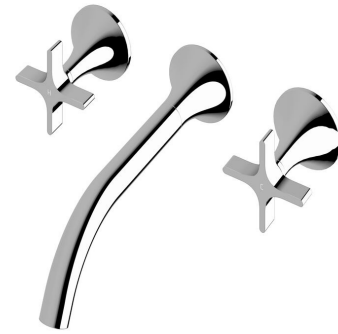

SUSSEX

Sussex Oria Cross Wall Basin Set 215mm Chrome (5 Star)

2266324

SPECIFICATIONS	
Recommended Use	Residential;Commercial
Colour Finish	Polished Chrome
Primary Material	DR Brass
Recommended Pressure Range	150 - 500 kPa as per AS3500
Max Continuous Working Temperature (deg C)	65
Min Continuous Working Temperature (deg C)	1
WARRANTY	
Residential Use (Years)	40
Commercial Use (Years)	10
<i>Please refer to Sussex Warranty page for full Terms and Conditions</i>	