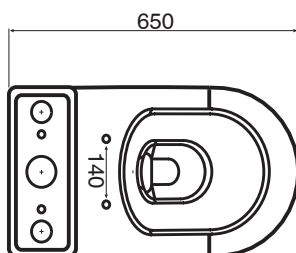

KADO

Kado Lux Close Coupled Back to Wall Overheight Bottom Inlet Toilet Suite with Soft Close Quick Release Seat (4 Star)

SPECIFICATIONS

Recommended Use	Domestic, Hotel & Commercial
Material	Vitreous China
Colour	White
Weight of Pan	33kg
Weight of Cistern	15kg
Water Inlet Position	Bottom Inlet
Toilet Seat	Soft Close Quick Release (Urea)
Seat Height	460min to 480max finished floor to top of seat for an ambulant installation to AS1428
Rim Configuration	Box Rim
Outlet Type	Universal S & P Converts to S Trap using plastic S-Bend (included)
S Trap Setout	95 - 180mm
P Trap Setout	180mm
Bottom Water Inlet (Centre to Left)	220mm
Inlet Valve Pressure Rating	500kPa

WARRANTY

Warranty - Domestic Use	10 Years
Spare Parts & Labour	12 Months

Please refer to Warranty Page for full Terms and Conditions

Dimensions are nominal measurements only.

Disclaimer: Products in this specification manual must by regulation be installed by licensed and registered trade people. The manufacturer/distributor reserves the right to vary specifications or delete models from their range without prior notification. Dimensions are nominal measurements only. Dimensions and set-outs listed are correct at time of publication however the manufacturer/distributor takes no responsibility for printing errors.