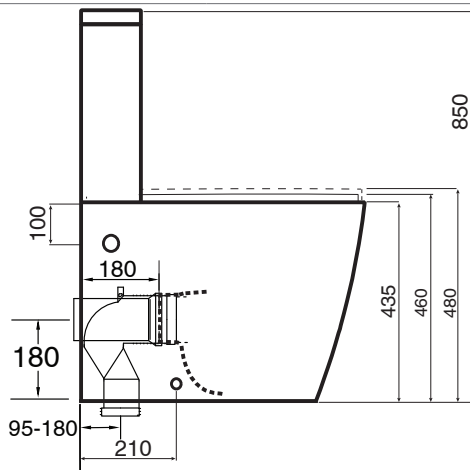

KADO

Kado Lux Close Coupled Back to Wall Overheight Bottom Inlet Toilet Suite with Soft Close Quick Release Seat (4 Star)

SPECIFICATIONS

Recommended Use	Domestic, Hotel & Commercial
Material	Vitreous China
Colour	White
Weight of Pan	33kg
Weight of Cistern	15kg
Water Inlet Position	Bottom Inlet
Toilet Seat	Soft Close Quick Release (Urea)
Seat Height	460min to 480max finished floor to top of seat for an ambulant installation to AS1428
Rim Configuration	Box Rim
Outlet Type	Universal S & P Converts to S Trap using plastic S-Bend (included)
S Trap Setout	95 - 180mm
P Trap Setout	180mm
Bottom Water Inlet (Centre to Left)	220mm
Inlet Valve Pressure Rating	500kPa

WARRANTY

Warranty - Domestic Use	10 Years
Spare Parts & Labour	12 Months

Please refer to Warranty Page for full Terms and Conditions

Dimensions are nominal measurements only.

Disclaimer: Products in this specification manual must by regulation be installed by licensed and registered trade people. The manufacturer/distributor reserves the right to vary specifications or delete models from their range without prior notification. Dimensions are nominal measurements only. Dimensions and set-outs listed are correct at time of publication however the manufacturer/distributor takes no responsibility for printing errors.