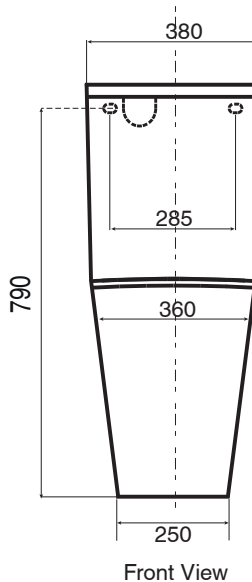

KADO

Kado Lux Close Coupled Back to Wall Overheight Bottom Inlet Toilet Suite with Soft Close Quick Release Seat (4 Star)

SPECIFICATIONS

Recommended Use	Domestic, Hotel & Commercial
Material	Vitreous China
Colour	White
Weight of Pan	33kg
Weight of Cistern	15kg
Water Inlet Position	Bottom Inlet
Toilet Seat	Soft Close Quick Release (Urea)
Seat Height	460min to 480max finished floor to top of seat for an ambulant installation to AS1428
Rim Configuration	Box Rim
Outlet Type	Universal S & P Converts to S Trap using plastic S-Bend (included)
S Trap Setout	95 - 180mm
P Trap Setout	180mm
Bottom Water Inlet (Centre to Left)	220mm
Inlet Valve Pressure Rating	500kPa

WARRANTY

Warranty - Domestic Use	10 Years
Spare Parts & Labour	12 Months

Please refer to Warranty Page for full Terms and Conditions

Dimensions are nominal measurements only.

Disclaimer: Products in this specification manual must by regulation be installed by licensed and registered trade people. The manufacturer/distributor reserves the right to vary specifications or delete models from their range without prior notification. Dimensions are nominal measurements only. Dimensions and set-outs listed are correct at time of publication however the manufacturer/distributor takes no responsibility for printing errors.

Published 10/08/2020

CLEANING RECOMMENDATIONS:

We recommend the use of soapy water or approved cleaners. This product should not be cleaned with abrasive materials. Damage caused by any improper treatment is not covered by the product warranty. Refer to Warranty Conditions.