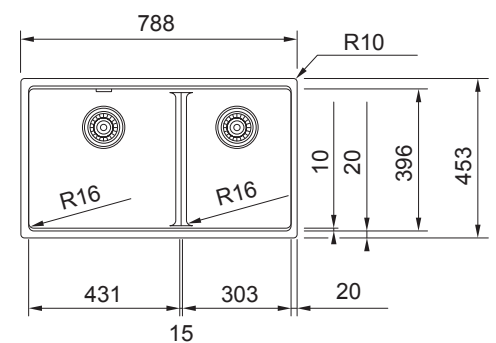

Franke City MRG120-43/30ON Double Bowl Undermount Sink Onyx

2414025

SPECIFICATIONS

Recommended Use	Domestic, Hotel & Commercial
Plug & Waste	Basket Waste with Cover
Bowl Type	Double Bowl
Bowl Configuration	Double Bowl No Drainer
Bowl Divider	Half Height
Mounting	Undermount
Overflow Configuration	Overflow
Taphole Configuration	No Taphole
Sink Colour	Onyx
Finish	Matte
Material	Fragranite
Plug & Waste Size	90mm

WARRANTY

Warranty - Domestic Use	50 Years - Replacement Only
Warranty - Commercial Use	12 Months - Replacement Only
Spare Parts (Plug and waste, clips)	12 Months - Parts and Labour

Please refer to Warranty Page for full Terms and Conditions

NOTE

Sinks must be installed using an instruction manual. No responsibility will be taken for damage that occurs where an instruction manual has not been used.

CLEANING RECOMMENDATIONS:

We recommend the use of soapy water or approved cleaners. This product should not be cleaned with abrasive materials. Damage caused by any improper treatment is not covered by the product warranty. Refer to Warranty Conditions

To see the complete Franke range go to www.reece.com.au