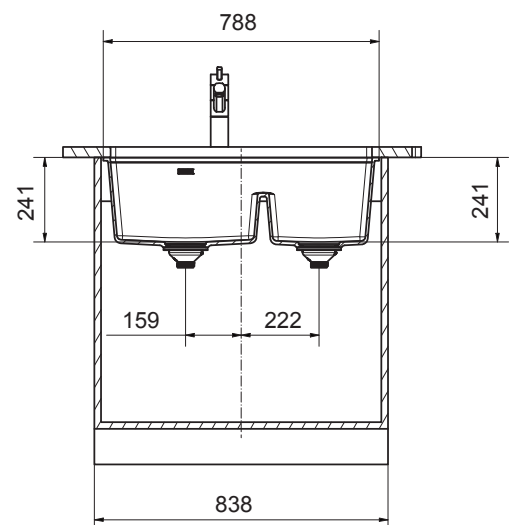

Franke City MRG120-43/30ON Double Bowl Undermount Sink Onyx

2414025

SPECIFICATIONS

Recommended Use	Domestic, Hotel & Commercial
Plug & Waste	Basket Waste with Cover
Bowl Type	Double Bowl
Bowl Configuration	Double Bowl No Drainer
Bowl Divider	Half Height
Mounting	Undermount
Overflow Configuration	Overflow
Taphole Configuration	No Taphole
Sink Colour	Onyx
Finish	Matte
Material	Fragranite
Plug & Waste Size	90mm

WARRANTY

Warranty - Domestic Use	50 Years - Replacement Only
Warranty - Commercial Use	12 Months - Replacement Only
Spare Parts (Plug and waste, clips)	12 Months - Parts and Labour

Please refer to Warranty Page for full Terms and Conditions

NOTE

Sinks must be installed using an instruction manual. No responsibility will be taken for damage that occurs where an instruction manual has not been used.

CLEANING RECOMMENDATIONS:

We recommend the use of soapy water or approved cleaners. This product should not be cleaned with abrasive materials. Damage caused by any improper treatment is not covered by the product warranty. Refer to Warranty Conditions

To see the complete Franke range go to www.reece.com.au