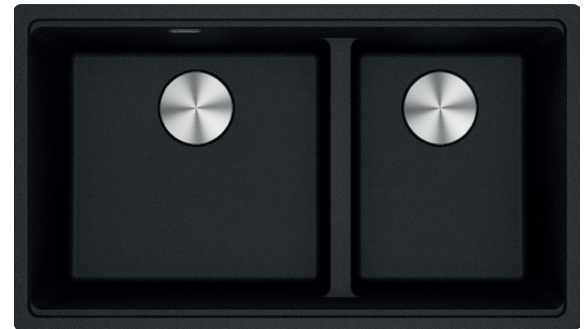

Franke City MRG120-43/30ON Double Bowl Undermount Sink Onyx

2414025

SPECIFICATIONS

Recommended Use	Domestic, Hotel & Commercial
Plug & Waste	Basket Waste with Cover
Bowl Type	Double Bowl
Bowl Configuration	Double Bowl No Drainer
Bowl Divider	Half Height
Mounting	Undermount
Overflow Configuration	Overflow
Taphole Configuration	No Taphole
Sink Colour	Onyx
Finish	Matte
Material	Fragranite
Plug & Waste Size	90mm

WARRANTY

Warranty - Domestic Use	50 Years - Replacement Only
Warranty - Commercial Use	12 Months - Replacement Only
Spare Parts (Plug and waste, clips)	12 Months - Parts and Labour

Please refer to Warranty Page for full Terms and Conditions

NOTE

Sinks must be installed using an instruction manual. No responsibility will be taken for damage that occurs where an instruction manual has not been used.

CLEANING RECOMMENDATIONS:

We recommend the use of soapy water or approved cleaners. This product should not be cleaned with abrasive materials. Damage caused by any improper treatment is not covered by the product warranty. Refer to Warranty Conditions

To see the complete Franke range go to www.reece.com.au